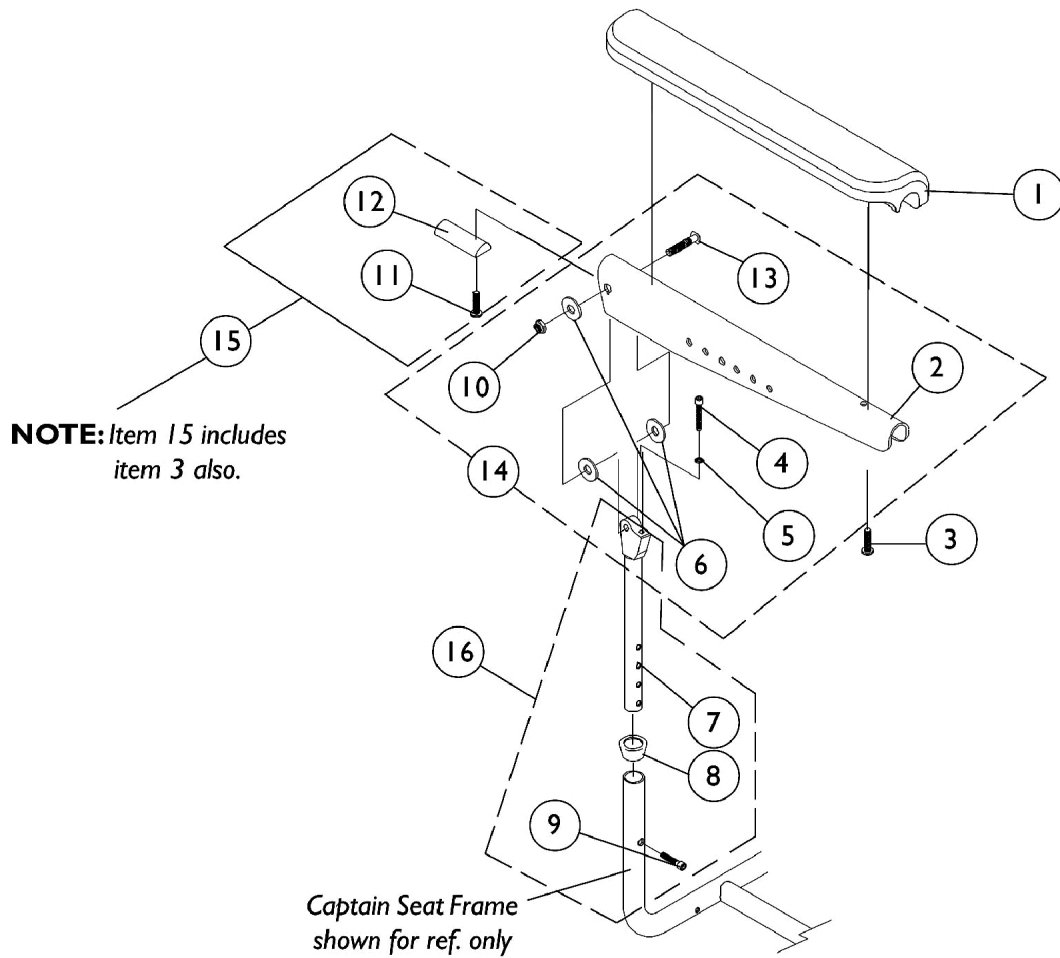

Captain Seat Arms and Hardware

18" Wide Models

Captain Seat Arms and Hardware 18" Wide Models

| Item Number | Note | Part Number | Description | Quantity Per | |
|-------------|------|-------------|--------------------------------------------------------------------------------------|--------------|----------|
| | | | | Package | Assembly |
| 1 | A | 1117328 | Kit, Arm Pad w/ Screws, Full Length, Urethane Waterfall, Black (13" L x 2-5/8" W) | 1 | 2 |
| 2 | | 1071359-NLA | NLA - Plate, Armrest (Black) | 1 | 2 |
| 3 | | 1028755 | Screw, Phillips Pan Head (#10-32 x 5/8") | 1 | 4 |
| 4 | | 1009837 | Screw, Socket Button Head (1/4-20 x 1") | 1 | 2 |
| 5 | | 1025711-NLA | NLA - Nut, Hex (1/4-20) | 1 | 2 |
| 6 | | 1025704 | Washer, Flat (5/16 x 5/8 x 1/16") | 1 | 6 |
| 7 | | 1070928 | Tube, Arm, Upper Height and Width Adjustable, Black | 1 | 2 |
| 8 | | 15680X013 | Anti-Rattle (1") | 1 | 2 |
| 9 | | 7930304-NLA | NLA - Screw, Socket Head (1/4-20 x 1-1/4") | 25 | 1 |
| 10 | | 1026906-NLA | NLA - Locknut (5/16-24) | 1 | 2 |
| 11 | | 1102546-NLA | NLA - Screw, Phillips Pan Head (#10-32 x 7/8") | 1 | 2 |
| 12 | | 1070106-NLA | NLA - Insert, Armrest, Black | 1 | 2 |
| 13 | | 1031026 | Screw w/ Lug (5/16-24 x 1-3/8") | 1 | 2 |
| 14 | B | 1074120-NLA | NLA - Kit, Armrest Attaching Hardware (Pair) | 2 | 1 |
| 15 | C | 1073378-NLA | NLA - Kit, Arm Pad Attaching Hardware | 2 | 1 |
| 16 | D | 1070756-NLA | NLA - Arm Tube Assembly, Upper Adjustable (Pair) | 2 | 1 |

NOTE: A - As of 1/3/02 upholstered waterfall armpads were replaced with black urethane waterfall armpads. Order in pairs for chairs manufactured before 1/3/02.
B - Includes items 2, 4, 5, 6, 10, and 13.
C - Includes items 3, 11, and 12.
D - Includes 7, 8, and 9.