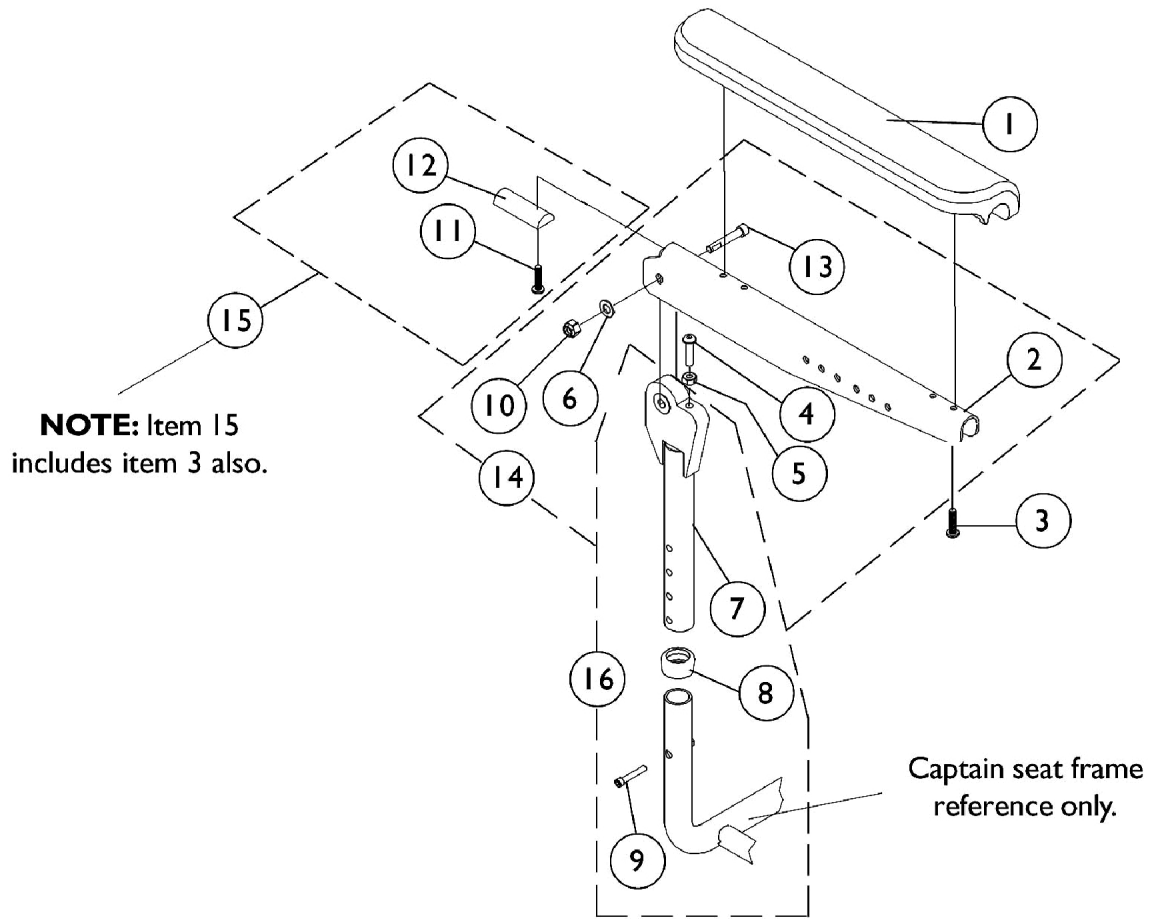

# Captain Seat Arms and Hardware

## 20" and 22" Wide Models

## Captain Seat Arms and Hardware 20" and 22" Wide Models

Item Number	Note	Part Number	Description	Quantity Per	
				Package	Assembly
1	A	1117328	Kit, Arm Pad w/ Screws, Full Length, Urethane Waterfall, Black (13" L x 2-5/8" W)	1	2
2		1101912-NLA	NLA - Plate, Armrest	1	2
3		1028755	Screw, Phillips Pan Head (#10-32 x 5/8")	1	2
4		1009837	Screw, Socket Button Head (1/4-20 x 1")	1	2
5		1025711-NLA	NLA - Nut, Hex (1/4-20)	1	2
6		1025704	Washer, Flat (5/16 x 5/8 x 1/16")	1	2
7		1101914-NLA	NLA - Tube, Arm, Upper Adjustable, Black	1	2
8		1101110-NLA	NLA - Anti-Rattle	1	2
9		1038379	Screw, Socket Head Cap w/ Patch (1/4-20 x 1-1/2")	1	2
10		1026906-NLA	NLA - Locknut (5/16-24)	1	2
11		1102546-NLA	NLA - Screw, Phillips Pan Head (#10-32 x 7/8")	1	2
12		1101634-NLA	NLA - Insert, Armrest, Black	1	2
13		1031026	Screw w/ Lug (5/16-24 x 1-3/8")	1	2
14	B	1101917-NLA	NLA - Hardware, Armrest Attaching (Pair)	2	1
15	C	1101916-NLA	NLA - Hardware, Arm Pad Attaching (Pair)	2	1
16	D	1101915-NLA	NLA - Arm Tube Assembly, Upper Adjustable (Pair)	2	1