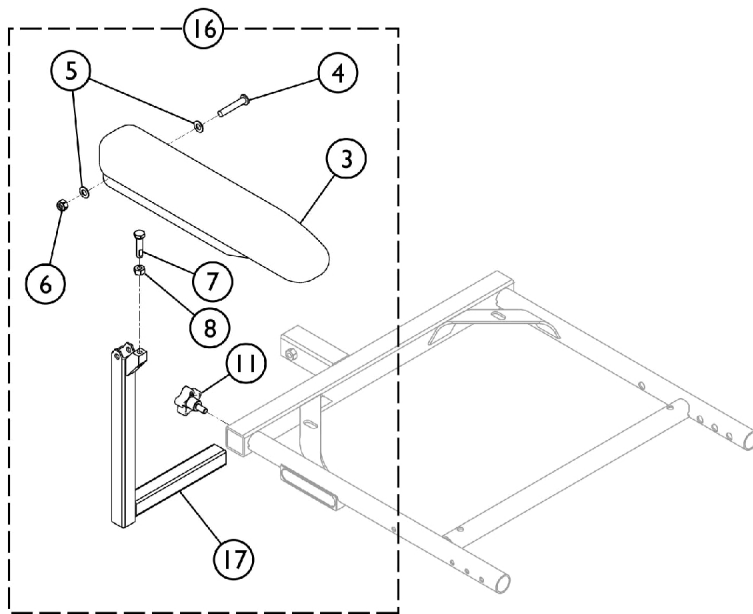

Arms - Van Seat

Adjustable Height/Adjustable Width Arm Assembly

Fixed Height/Adjustable Width Arm Assembly

Arms - Van Seat

Item Number	Note	Part Number	Description	Quantity Per			
				Package	Assembly		
1	A	1142474	Arm Assembly, Adj. Height, Full Length, Black - Right	1	1		
1	A	1142475	Arm Assembly, Adj. Height, Full Length, Black - Left	1	1		
1	A	1142492	Arm Assembly, Adj. Height, Desk Length, Black - Left	1	1		
1	A	1142493	Arm Assembly, Adj. Height, Desk Length, Black - Right	1	1		
2	B	1142487	Upper Arm Assembly, Desk Length (Right/Left)	1	1		
3			Arm Pad, Desk Length, Black Urethane (12-1/4" L x 2-5/8" W)	1	1		
4			Screw, Socket Head w/ Patch (5/16-18 x 1-3/4")	1	1		
5			Washer, Flat (5/16 x 5/8 x 1/16")	1	2		
6			Locknut (5/16-18)	1	1		
7			Screw, Hex Head w/ Patch (5/16-18 x 1-1/4")	1	1		
8			NLA - Nut, Hex (5/16-18)	1	1		
9			Tube, Arm, Upper Adjustable Height, Black	1	1		
2			B	1140426	Upper Arm Assembly, Full Length (Right/Left)	1	1
3					Arm Pad, Full Length, Urethane, Black (15" L x 2-5/8" W)	1	1
4					Screw, Socket Head w/ Patch (5/16-18 x 1-3/4")	1	1
5					Washer, Flat (5/16 x 5/8 x 1/16")	1	2
6					Locknut (5/16-18)	1	1
7					Screw, Hex Head w/ Patch (5/16-18 x 1-1/4")	1	1
8					NLA - Nut, Hex (5/16-18)	1	1
9	Tube, Arm, Upper Adjustable Height, Black	1			1		
10	1114910	Knob, Adjustment, Black (5/16-18 x 3/4")			1	2	
11	1113646	Tube, Arm, Lower Adjustable Width, Black - Right			1	1	
11	1113647	Tube, Arm, Lower Adjustable Width, Black - Left			1	1	
16	C	1142488			Arm Assembly, Desk Length Fixed Height - Right	1	1
3					Arm Pad, Desk Length, Black Urethane (12-1/4" L x 2-5/8" W)	1	1
4					Screw, Socket Head w/ Patch (5/16-18 x 1-3/4")	1	1
5					Washer, Flat (5/16 x 5/8 x 1/16")	1	2
6			Locknut (5/16-18)	1	1		
7			Screw, Hex Head w/ Patch (5/16-18 x 1-1/4")	1	1		
8			NLA - Nut, Hex (5/16-18)	1	1		
11			Knob, Adjustment, Black (5/16-18 x 3/4")	1	1		
17			NLA - Tube, Arm, Fixed Height, Black - Right	1	1		
16			C	1142489	Arm Assembly, Desk Length Fixed Height - Left	1	1
3					Arm Pad, Desk Length, Black Urethane (12-1/4" L x 2-5/8" W)	1	1
4					Screw, Socket Head w/ Patch (5/16-18 x 1-3/4")	1	1
5					Washer, Flat (5/16 x 5/8 x 1/16")	1	2
6					Locknut (5/16-18)	1	1
7					Screw, Hex Head w/ Patch (5/16-18 x 1-1/4")	1	1
8	NLA - Nut, Hex (5/16-18)	1			1		
11	Knob, Adjustment, Black (5/16-18 x 3/4")	1			1		
17	NLA - Tube, Arm, Fixed Height, Black - Left	1			1		