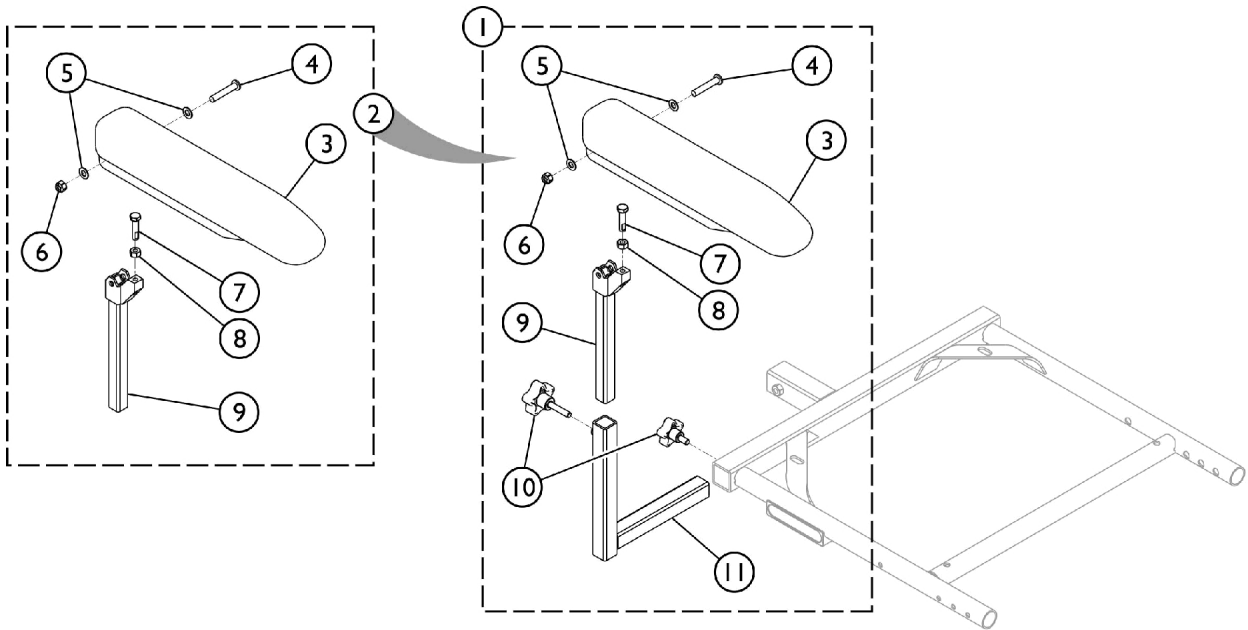

Arms - Van Seat

Adjustable Height/Adjustable Width Arm Assembly

Fixed Height/Adjustable Width Arm Assembly

Arms - Van Seat

Item Number	Note	Part Number	Description	Quantity Per			
				Package	Assembly		
1	A	1142474	Arm Assembly, Adj. Height, Full Length, Black - Right	1	1		
1	A	1142475	Arm Assembly, Adj. Height, Full Length, Black - Left	1	1		
1	A	1142492	Arm Assembly, Adj. Height, Desk Length, Black - Left	1	1		
1	A	1142493	Arm Assembly, Adj. Height, Desk Length, Black - Right	1	1		
2	B	1142487	Upper Arm Assembly, Desk Length (Right/Left)	1	1		
3			Arm Pad, Desk Length, Black Urethane (12-1/4" L x 2-5/8" W)	1	1		
4			Screw, Socket Head w/ Patch (5/16-18 x 1-3/4")	1	1		
5			Washer, Flat (5/16 x 5/8 x 1/16")	1	2		
6			Locknut (5/16-18)	1	1		
7			Screw, Hex Head w/ Patch (5/16-18 x 1-1/4")	1	1		
8			NLA - Nut, Hex (5/16-18)	1	1		
9			Tube, Arm, Upper Adjustable Height, Black	1	1		
2			B	1140426	Upper Arm Assembly, Full Length (Right/Left)	1	1
3					Arm Pad, Full Length, Urethane, Black (15" L x 2-5/8" W)	1	1
4					Screw, Socket Head w/ Patch (5/16-18 x 1-3/4")	1	1
5					Washer, Flat (5/16 x 5/8 x 1/16")	1	2
6					Locknut (5/16-18)	1	1
7					Screw, Hex Head w/ Patch (5/16-18 x 1-1/4")	1	1
8					NLA - Nut, Hex (5/16-18)	1	1
9	Tube, Arm, Upper Adjustable Height, Black	1			1		
10	1114910	Knob, Adjustment, Black (5/16-18 x 3/4")			1	2	
11	1113646	Tube, Arm, Lower Adjustable Width, Black - Right			1	1	
11	1113647	Tube, Arm, Lower Adjustable Width, Black - Left			1	1	
16	C	1142488			Arm Assembly, Desk Length Fixed Height - Right	1	1
3					Arm Pad, Desk Length, Black Urethane (12-1/4" L x 2-5/8" W)	1	1
4					Screw, Socket Head w/ Patch (5/16-18 x 1-3/4")	1	1
5					Washer, Flat (5/16 x 5/8 x 1/16")	1	2
6			Locknut (5/16-18)	1	1		
7			Screw, Hex Head w/ Patch (5/16-18 x 1-1/4")	1	1		
8			NLA - Nut, Hex (5/16-18)	1	1		
11			Knob, Adjustment, Black (5/16-18 x 3/4")	1	1		
17			NLA - Tube, Arm, Fixed Height, Black - Right	1	1		
16			C	1142489	Arm Assembly, Desk Length Fixed Height - Left	1	1
3					Arm Pad, Desk Length, Black Urethane (12-1/4" L x 2-5/8" W)	1	1
4					Screw, Socket Head w/ Patch (5/16-18 x 1-3/4")	1	1
5					Washer, Flat (5/16 x 5/8 x 1/16")	1	2
6					Locknut (5/16-18)	1	1
7					Screw, Hex Head w/ Patch (5/16-18 x 1-1/4")	1	1
8	NLA - Nut, Hex (5/16-18)	1			1		
11	Knob, Adjustment, Black (5/16-18 x 3/4")	1			1		
17	NLA - Tube, Arm, Fixed Height, Black - Left	1			1		