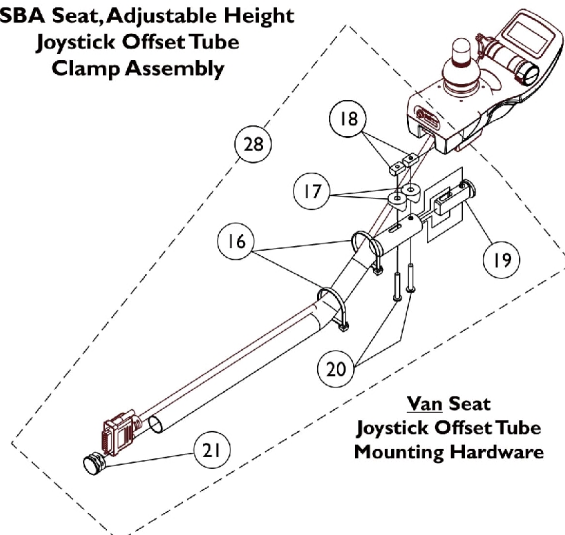

MK5 MPJ Joystick and Mounting Hardware

Item Number	Note	Part Number	Description	Quantity Per	
				Package	Assembly
1	A	1115740-NLA	NLA - Joystick, MK5 MPJ	1	1
1	A	1115740E-NLA	NLA - WARR RPLMT - Joystick, MK5 MPJ	1	1
1	A	1122214-NLA	NLA - Joystick, MK5 MPJ with Drive Select Port	1	1
2		1117038-NLA	NLA - Joystick Bottom and Cable Assembly, MK5 MPJ	1	1
3		1115235-NLA	NLA - Inductive, MK5 MPJ/ DPJ/ SPJ-80 Joystick	1	1
4		1040218	Skirt, Joystick Rubber, Black	1	1
5		1040217	Knob, Joystick Rubber, Black	1	1
6		1115237-NLA	NLA - Switch Assembly, Power/ Drive Select MK5 MPJ	1	1
7		1115214-NLA	NLA - Knob, Power/Drive Select - MK5/MK6i MPJ	1	1
8		1115239-NLA	NLA - Potentiometer Assembly, Speed MK5 MPJ	1	1
9		1115233-NLA	NLA - Knob, Speed Potentiometer - MK5 MPJ	1	1
9		1139998-NLA	NLA - Knob, Speed Adjustment, Black - MK6i	1	1
10		1095497	Decal, Invacare Logo (1.6)	1	1
11		1008834-NLA	NLA - Lockwasher, Internal Tooth (#6)	1	2
12		1115242-NLA	NLA - Screw, Torx Thread Forming (#6-32 x 1/2")	1	2
13		1115503-NLA	NLA - Bracket, T-Nut Mounting	1	1
14		1115244	Screw, Torx Thread Forming (#6-32 x 1")	1	2
15	B	1115860-NLA	NLA - Joystick Offset Tube w/ Hardware, Black (1/2")	1	1
16		1095502-NLA	NLA - Package, Tie Wrap (11-1/2" L)	10	2
17		40157X019-NLA	NLA - Spacer, Coved (1/4 x 7/8 x 7/16")	1	2
18		1117216-NLA	NLA - T-Nut (#10-32)	1	2
19		1093063	Spacer, Joystick Tube, Black	1	1
20		1026107	Screw, Phillips Pan Head (#10-32 x 1-3/8")	1	2
21		1027095	Plug Button, Black (7/8")	1	1
22		1093071	Clamp, Fixed Height Joystick Tube	1	1
23		1105049	Clamp Assembly, Fixed Height, Captain/ Van Seat	1	1
24		1037610	Screw, Hex Head (1/4-20 x 1-5/8")	1	3
25		1087219	Spacer (1/4 x 3/8 x 1")	1	3
26		1025195	Locknut (1/4-20)	1	3
27	C	1115000	Kit, Joystick Tube Mounting Hardware - Captain Seat	1	1
28	B	1123922-NLA	NLA Joystick Offset Tube w/ Hardware, Black (2")	1	1
29	E	1139422	Clamp, Height Adjustable Joystick Tube (ARM250)	1	1
	D	1006270	Extension, Joystick, "T" Style (1560) (4" W x 5-1/2" L)	1	1
	D	1006271	Extension, Joystick, Straight Style (1561) (1/2" W x 5" L)	1	1