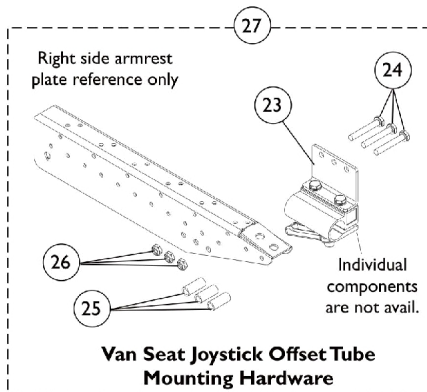

MK5 MPJ Joystick and Mounting Hardware

ASBA Seat, Fixed Height Joystick Offset Tube Clamp Assembly

ASBA Seat, Adjustable Height Joystick Offset Tube Clamp Assembly

Individual components are not available