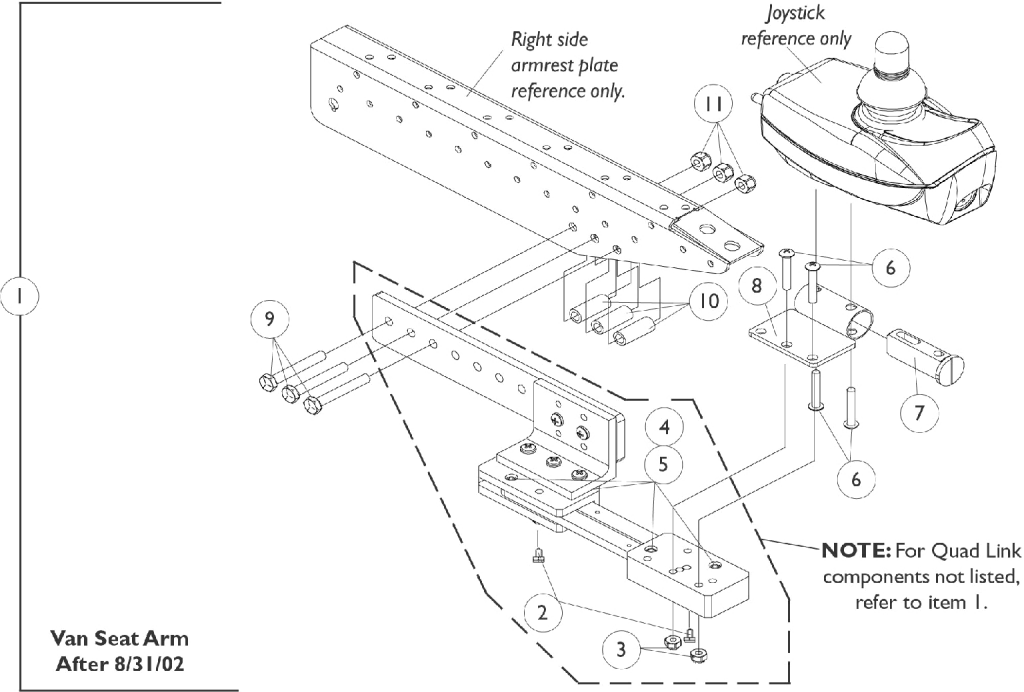

# Quad Link Assembly

## Quad Link Assembly Before 4/07/06

Item Number	Note	Part Number	Description	Quantity Per	
				Package	Assembly
1	A	1074153	NLA - Kit, Quad Link Assembly - Right For Van Seats	1	1
2			NLA - Ball Plunger Assembly with Lock Washer	2	1
3			Locknut (#10-32)	1	2
4			NLA - Screw, Cap, Socket Head (#10-32 x 1/2")	1	4
5			NLA - Bushing, Bronze (3/16 x 1/4 x 1/4")	1	4
6			Screw, Phillips Pan Head (#10-32 x 1-1/8")	1	4
7			Spacer, Joystick Tube, Black	1	1
8			NLA - Stud Plate, Quad Link	1	1
9			Screw, Hex Head (1/4-20 x 1-1/2")	1	3
10			NLA - Spacer (1/4 x 7/16 x 5/8")	1	3
11			Locknut (1/4-20)	1	3
1	B	1119215	NLA - Kit, Quad Link Assembly - Right For Van Seats	1	1
2			NLA - Ball Plunger Assembly with Lock Washer	2	1
3			Locknut (#10-32)	1	2
4			NLA - Screw, Cap, Socket Head (#10-32 x 1/2")	1	4
5			NLA - Bushing, Bronze (3/16 x 1/4 x 1/4")	1	4
6			Screw, Phillips Pan Head (#10-32 x 1-1/8")	1	4
7			Spacer, Joystick Tube, Black	1	1
8			NLA - Stud Plate, Quad Link	1	1
9			NLA - Screw, Hex Head (1/4-20 x 1-3/4")	1	3
10			Spacer (1/4 x 3/8 x 1")	1	3
11			Locknut (1/4-20)	1	3
1	B	1119216	NLA - Kit, Quad Link Assembly - Left For Van Seats	1	1
2			NLA - Ball Plunger Assembly with Lock Washer	2	1
3			Locknut (#10-32)	1	2
4			NLA - Screw, Cap, Socket Head (#10-32 x 1/2")	1	4
5			NLA - Bushing, Bronze (3/16 x 1/4 x 1/4")	1	4
6			Screw, Phillips Pan Head (#10-32 x 1-1/8")	1	4
7			Spacer, Joystick Tube, Black	1	1
8			NLA - Stud Plate, Quad Link	1	1
9			NLA - Screw, Hex Head (1/4-20 x 1-3/4")	1	3
10			Spacer (1/4 x 3/8 x 1")	1	3
11			Locknut (1/4-20)	1	3
2		1114863-NLA	NLA - Ball Plunger Assembly with Lock Washer	2	1

NOTE: A - Includes the Quad Link, items 2-11 and used for Van Seats before 9/1/02. For left side mounted Quad link, order as a special  
B - Includes the Quad Link, items 2-11 and used for Van Seats after 8/31/02