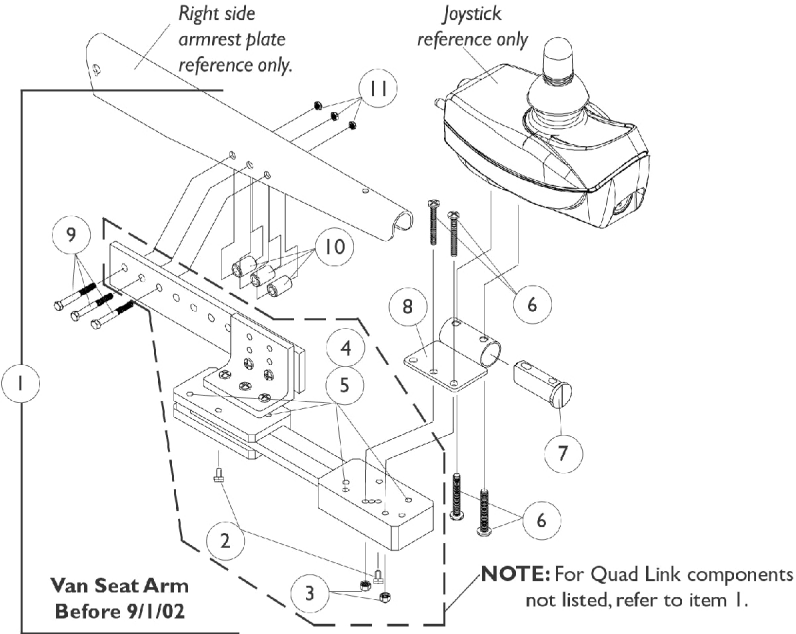

# Quad Link Assembly

## Quad Link Assembly Before 4/07/06

Item Number	Note	Part Number	Description	Quantity Per	
				Package	Assembly
1	A	1074153	NLA - Kit, Quad Link Assembly - Right For Van Seats	1	1
2			NLA - Ball Plunger Assembly with Lock Washer	2	1
3			Locknut (#10-32)	1	2
4			NLA - Screw, Cap, Socket Head (#10-32 x 1/2")	1	4
5			NLA - Bushing, Bronze (3/16 x 1/4 x 1/4")	1	4
6			Screw, Phillips Pan Head (#10-32 x 1-1/8")	1	4
7			Spacer, Joystick Tube, Black	1	1
8			NLA - Stud Plate, Quad Link	1	1
9			Screw, Hex Head (1/4-20 x 1-1/2")	1	3
10			NLA - Spacer (1/4 x 7/16 x 5/8")	1	3
11			Locknut (1/4-20)	1	3
1	B	1119215	NLA - Kit, Quad Link Assembly - Right For Van Seats	1	1
2			NLA - Ball Plunger Assembly with Lock Washer	2	1
3			Locknut (#10-32)	1	2
4			NLA - Screw, Cap, Socket Head (#10-32 x 1/2")	1	4
5			NLA - Bushing, Bronze (3/16 x 1/4 x 1/4")	1	4
6			Screw, Phillips Pan Head (#10-32 x 1-1/8")	1	4
7			Spacer, Joystick Tube, Black	1	1
8			NLA - Stud Plate, Quad Link	1	1
9			NLA - Screw, Hex Head (1/4-20 x 1-3/4")	1	3
10			Spacer (1/4 x 3/8 x 1")	1	3
11			Locknut (1/4-20)	1	3
1	B	1119216	NLA - Kit, Quad Link Assembly - Left For Van Seats	1	1
2			NLA - Ball Plunger Assembly with Lock Washer	2	1
3			Locknut (#10-32)	1	2
4			NLA - Screw, Cap, Socket Head (#10-32 x 1/2")	1	4
5			NLA - Bushing, Bronze (3/16 x 1/4 x 1/4")	1	4
6			Screw, Phillips Pan Head (#10-32 x 1-1/8")	1	4
7			Spacer, Joystick Tube, Black	1	1
8			NLA - Stud Plate, Quad Link	1	1
9			NLA - Screw, Hex Head (1/4-20 x 1-3/4")	1	3
10			Spacer (1/4 x 3/8 x 1")	1	3
11			Locknut (1/4-20)	1	3
2		1114863-NLA	NLA - Ball Plunger Assembly with Lock Washer	2	1