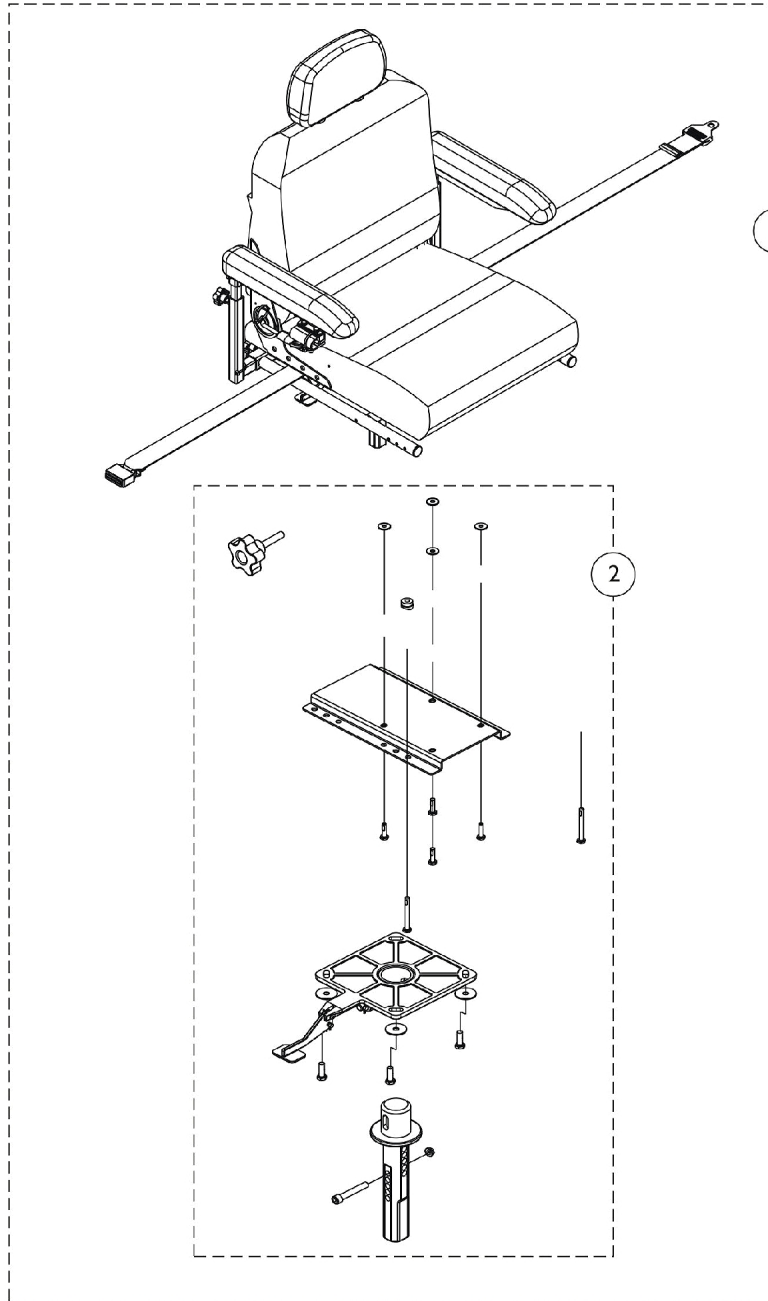

Van Seat Upgrade Kits

Kits allow chairs to be upgraded to the current seat mounting design.

Van Seat Upgrade Kits

Kits allow chairs to be upgraded to the current seat mounting design.

#1 Van Seat Upgrade Kits (Chairs built Before 9/1/02)

Chair Width	Arm Style	Fold Down Grey Vinyl Seat	Semi-Recline Grey Cloth Seat	Semi-Recline Grey Vinyl Seat	Semi-Recline Tan Vinyl Seat
18"	Fixed Height	1142525	1142515	1142516	1142517
18"	Adjustable Height	1142524	1142512-NLA	1142513	1142514
20"	Fixed Height	N/A	1142521	1142522	1142523
20"	Adjustable Height	N/A	1142482-NLA	1142519	1142520

Kits include Van Seat, Arms, Seat Frame, Positioning Strap, Joystick Bracket, Seat Post, Seat Pivot, All Mounting Hardware, and Instruction Sheet.

#2 Van Seat Upgrade Kit (Chairs built 9/1/02 - 7/13/03)

All Fold Down and Semi-Recline Van Seats
1142511-NLA
Kit includes Seat Mounting Bracket, Seat Pivot, Seat Post, All Mounting Hardware, and Instruction Sheet.