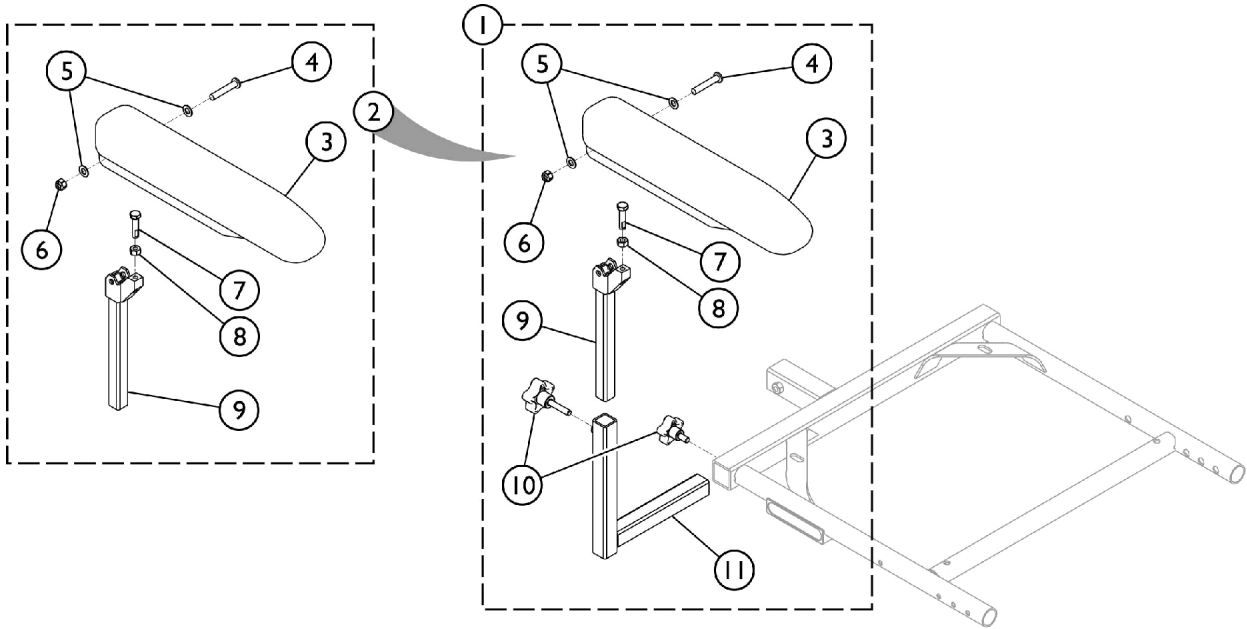

Arms - Van Seat and Hardware

16-20" Wide Models (After 8/31/02)

Adjustable Height/Adjustable Width Arm Assembly