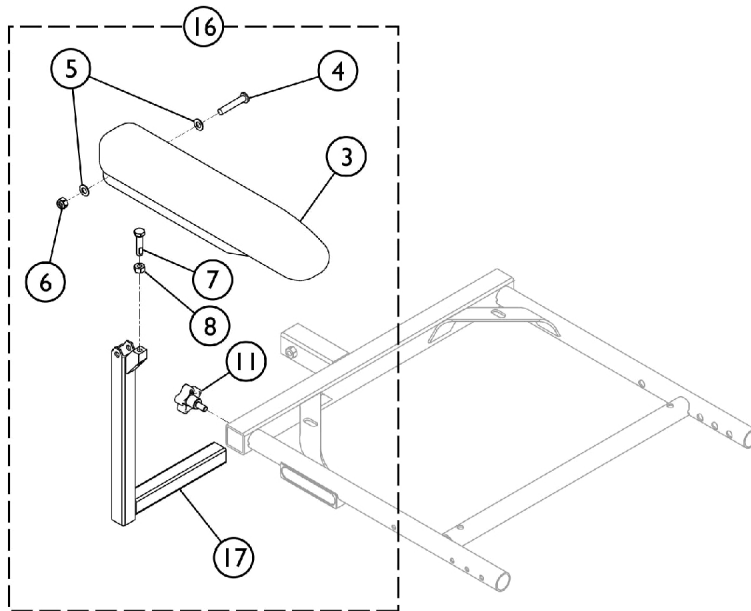

Fixed Height/Adjustable Width Arm Assembly