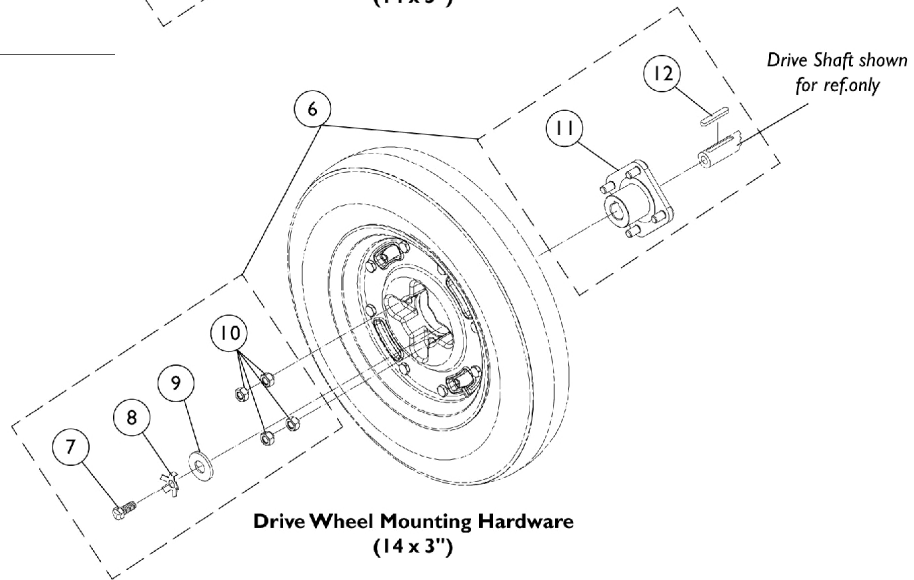

Drive Wheel and Hub Mount (14 x 3")

Optional on Chair
(As Of 10/15/99)

**Drive Wheel Assembly
(14 x 3")**

**Drive Wheel Mounting Hardware
(14 x 3")**

Drive Wheel and Hub Mount (14 x 3")

Optional on Chair (As Of 10/15/99)

Item Number	Note	Part Number	Description	Quantity Per	
				Package	Assembly
1		1090649-NLA	NLA - Pneumatic Wheel Drive Assembly (14" x 3")	1	1
1		1090650-NLA	NLA - Drive Wheel Assembly w/ Flat Free Insert, Grey Tire/Black Rim (14 x 3")	1	1
2		1101754	Tire w/ Foam Fill Insert, Grey (14" x 3")	1	1
3		1039652	Tire, Pneumatic, Grey (14" x 3")	1	1
4		1039651	Tube, Inner, Black (14 x 3")	1	1
5	A	1090651-NLA	NLA - Kit, 8" Rim w/ Hardware (14" x 3" Wheel)	1	1
6	B	1090648-NLA	NLA - Hardware, Drive Wheel Mounting w/ Instruction Sheet (14 x 3")	1	1
7		7930322-NLA	NLA - Package, Screw, Hex Head (M8 x 1.25 x 20mm)	25	1
8		1064179	Kit, Locking Tab Washer w/ Instruction Sheet (Pair)	2	1
9		1079247	Washer, Flat (21/64 x 53/64 x 7/64")	1	1
10		1024444	Locknut (5/16-24)	1	4
11		1086681-NLA	NLA - Hub, Wheel (14" x 3")	1	1
12		1023264	Key (6mm x 6mm x 40mm)	1	1

NOTE: A - Hardware consists of: (8) ea. Screw, Hex Head Cap (1/4-20 x 3/4") and (8) ea. Locknut, High Profile (1/4-20").
B - Includes Items 7-12 and Instruction Sheet.