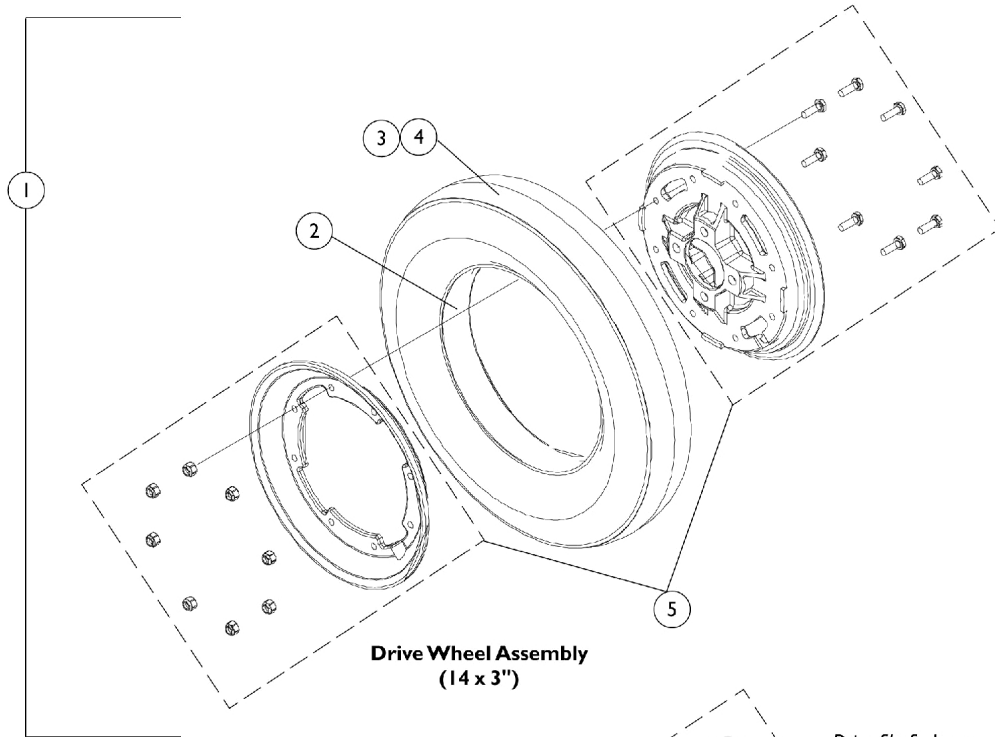

Drive Wheel and Hub Mount (14 x 3")

Optional on Chair
(As Of 10/15/99)

**Drive Wheel Assembly
(14 x 3")**

**Drive Wheel Mounting Hardware
(14 x 3")**

Drive Wheel and Hub Mount (14 x 3")

Optional on Chair (As Of 10/15/99)

Item Number	Note	Part Number	Description	Quantity Per	
				Package	Assembly
1		1090649-NLA	NLA - Pneumatic Wheel Drive Assembly (14" x 3")	1	1
1		1090650-NLA	NLA - Drive Wheel Assembly w/ Flat Free Insert, Grey Tire/Black Rim (14 x 3")	1	1
2		1101754	Tire w/ Foam Fill Insert, Grey (14" x 3")	1	1
3		1039652	Tire, Pneumatic, Grey (14" x 3")	1	1
4		1039651	Tube, Inner, Black (14 x 3")	1	1
5	A	1090651-NLA	NLA - Kit, 8" Rim w/ Hardware (14" x 3" Wheel)	1	1
6	B	1090648-NLA	NLA - Hardware, Drive Wheel Mounting w/ Instruction Sheet (14 x 3")	1	1
7		7930322-NLA	NLA - Package, Screw, Hex Head (M8 x 1.25 x 20mm)	25	1
8		1064179	Kit, Locking Tab Washer w/ Instruction Sheet (Pair)	2	1
9		1079247	Washer, Flat (21/64 x 53/64 x 7/64")	1	1
10		1024444	Locknut (5/16-24)	1	4
11		1086681-NLA	NLA - Hub, Wheel (14" x 3")	1	1
12		1023264	Key (6mm x 6mm x 40mm)	1	1

NOTE: A - Hardware consists of: (8) ea. Screw, Hex Head Cap (1/4-20 x 3/4") and (8) ea. Locknut, High Profile (1/4-20").
B - Includes Items 7-12 and Instruction Sheet.