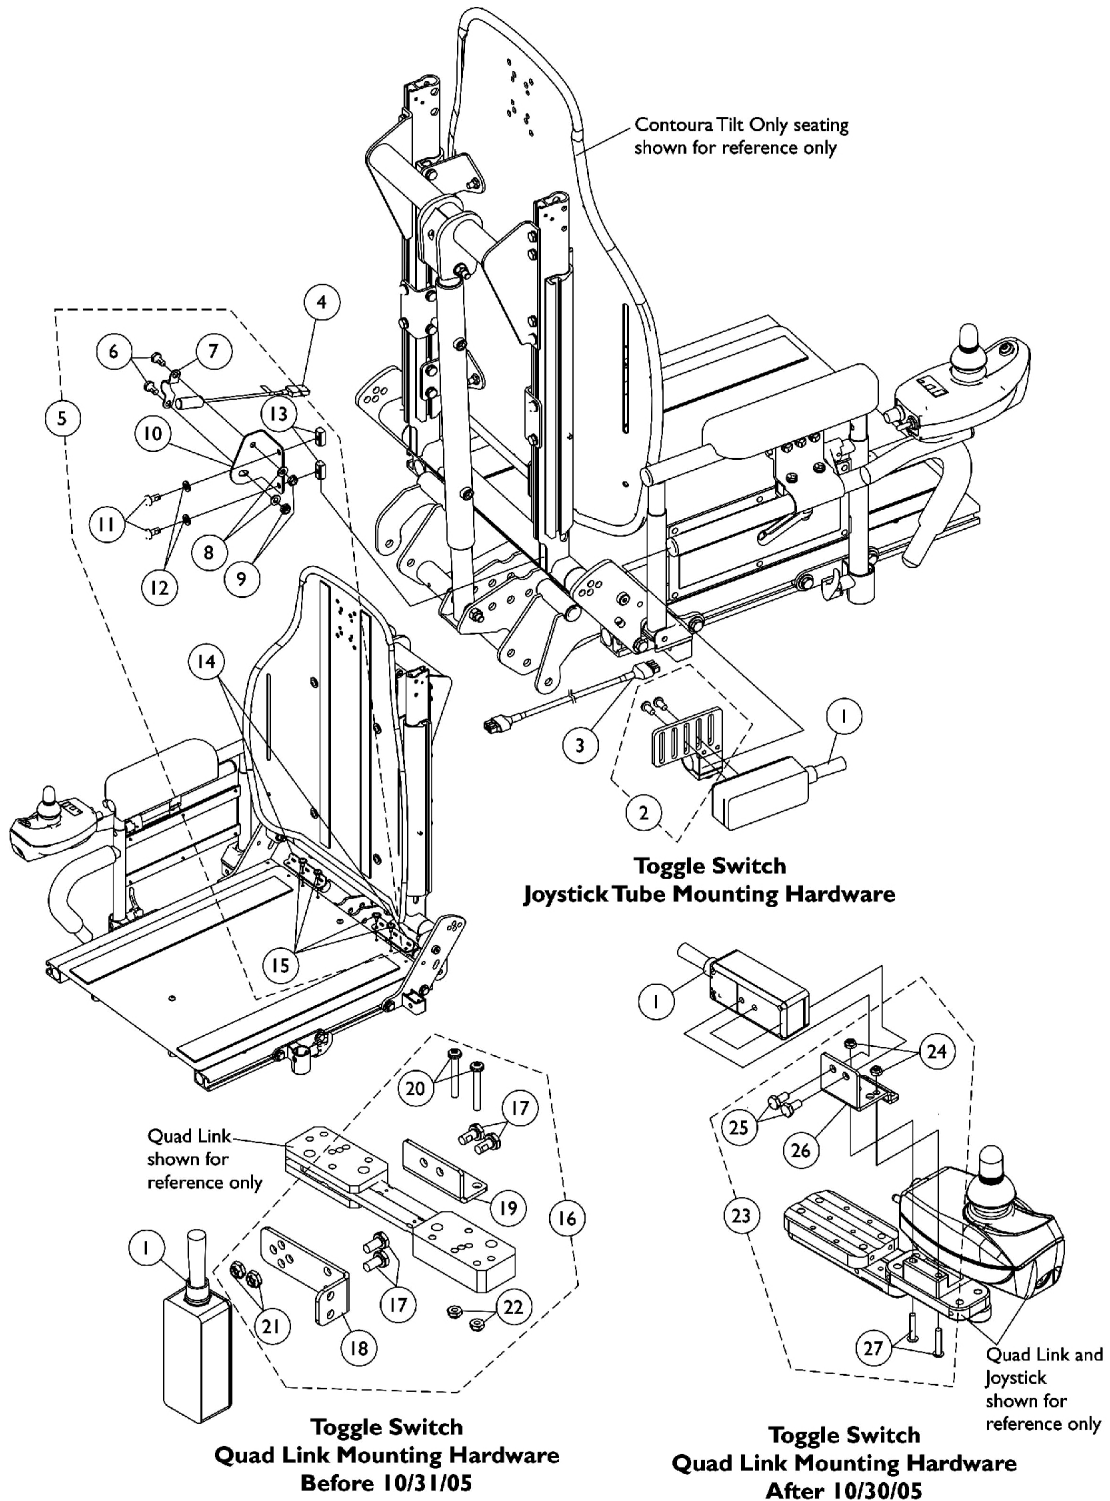

# TRSS Toggle and Mounting Hardware

## Contoura Tilt

As of 7/1/2009, switches are mercury free. TRSS Tilt Recline Single Switch is not used with MK6i electronics.

## Contoura Tilt

As of 7/1/2009, switches are mercury free. TRSS Tilt Recline Single Switch is not used with MK6i electronics.

Item Number	Note	Part Number	Description	Quantity Per	
				Package	Assembly
1		1089384	Switch, Toggle Tilt Recline Single (TRSS)	1	1
2	A	1125722-NLA	NLA - Toggle Switch Mounting Bracket Assembly	1	1
3		1126179-NLA	NLA - Harness, Actuator Extension To SAC or TRSS	1	1
4		1080635-NLA	NLA - Harness, Recline/Tilt Limit Mercury Free Ball Switch	1	1
5	B	1128349-NLA	NLA - Kit, Mercury Free Switch Brackets with Hardware For Contoura Tilt Only with TRSS	1	1
6			Screw, Hex Head w/ Patch (1/4-20 x 1/2")	1	2
7			NLA - Bracket, Switch Mounting, Black	1	1
8			Washer (1/4 x 1/2 x 1/16")	1	2
9			Locknut (1/4-20)	1	2
10			NLA - Bracket, Drive Lockout, Black	1	1
11			Screw, Hex Head w/ Patch (1/4-20 x 1/2")	1	2
12			Washer (1/4 x 1/2 x 1/16")	1	2
13			T-Nut (1/4-20)	1	2
14			NLA - Bracket, Seat Pan Wiring, Black	1	2
15			Screw, Phillips Pan Head Tap (#10-32 x 1/2")	1	4
16	C	1091497-NLA	NLA - Kit, Quad Link Toggle Switch Mounting Hardware	1	1
17			Screw, Hex Head w/ Patch (1/4-20 x 1/2")	1	4
18			NLA - Bracket, Toggle Switch Mounting, Black	1	1
19			NLA - Bracket, Quad Link Toggle Switch Mounting, Black	1	1
20			Screw, Phillips Pan Head (#10-32 x 1-3/8")	1	2
21			Locknut (1/4-20)	1	2
22			Locknut (#10-32)	1	2
23	D	1139684-NLA	NLA - Kit, Quad Link Toggle Switch Mounting Hardware	1	1
24			Locknut (#10-32)	1	2
25			Screw, Hex Head w/ Patch (1/4-20 x 1/2")	1	2
26			Bracket, Toggle Switch Mounting, Black	1	1
27			Screw, Phillips Pan Head w/Patch (#10-32 x 7/8")	1	2