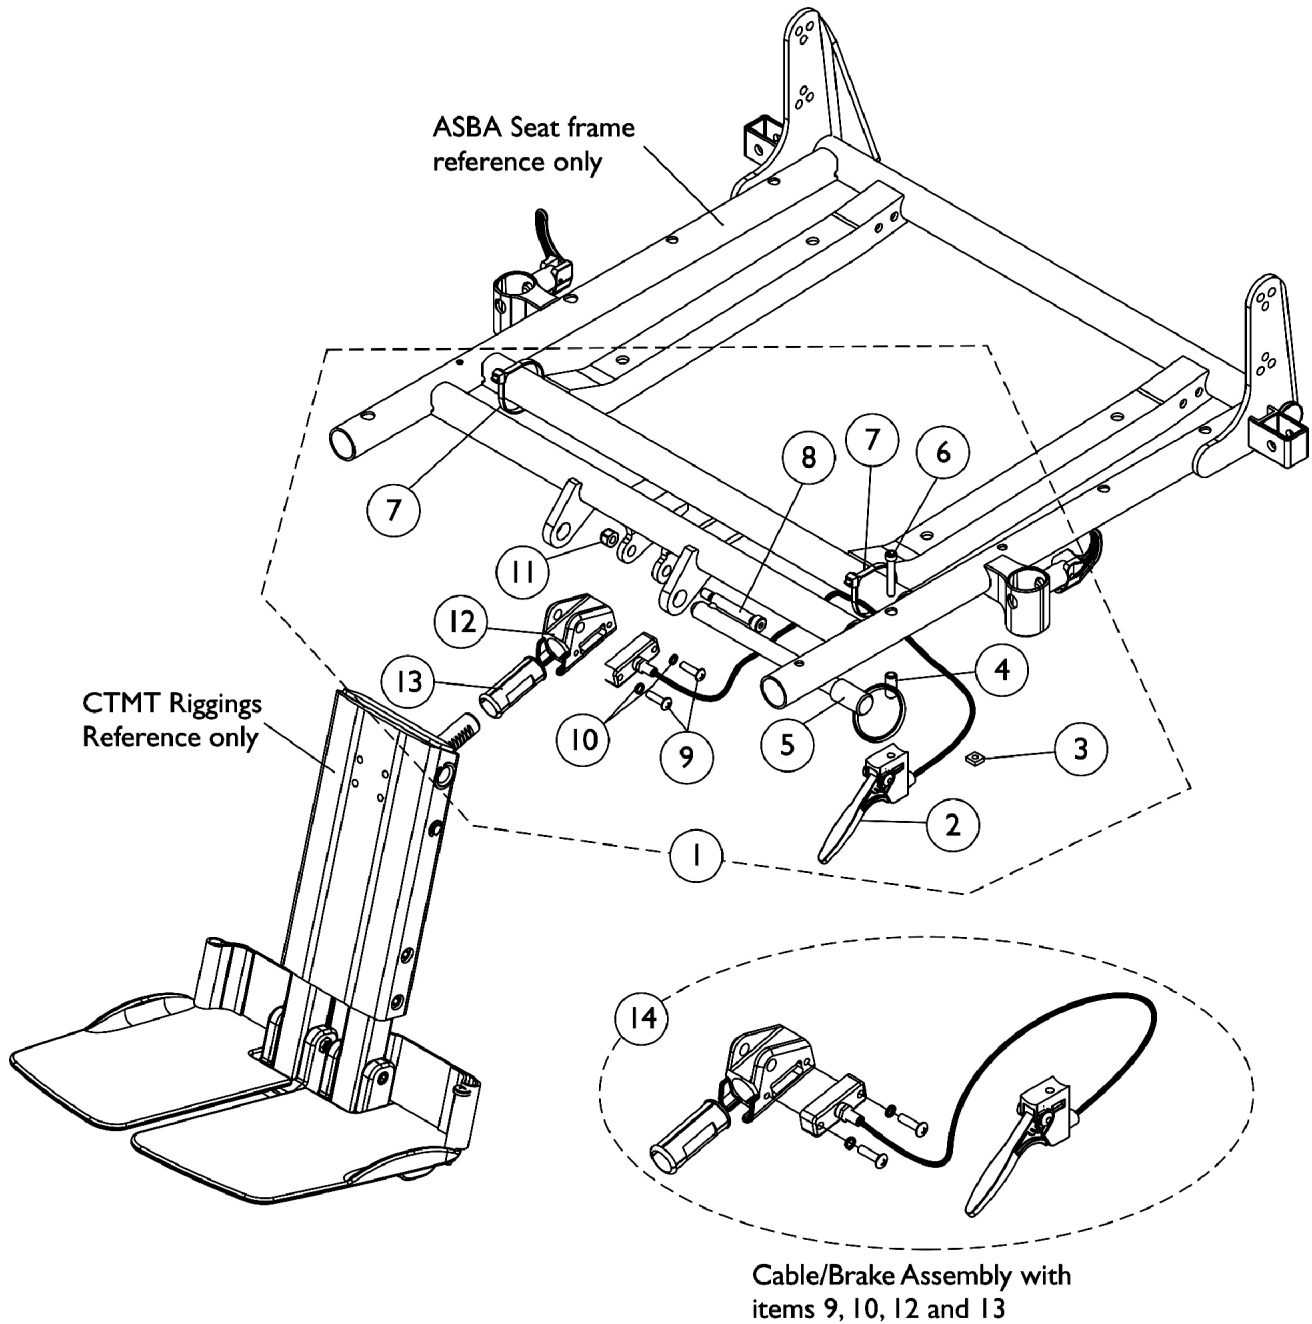

Center Mount Rigging Mounting Hardware

CTMT/CTMT-L and CTMTJ Elevate Only
For ASBA Seating
(Before 7/5/05)

Center Mount Rigging Mounting Hardware
CTMT/CTMT-L and CTMTJ Elevate Only
For ASBA Seating
(Before 7/5/05)

Item Number	Note	Part Number	Description	Quantity Per	
				Package	Assembly
1	A	1117264-NLA	NLA - Kit, Center Mount Rigging Mounting Hardware	1	1
2			Cable/Brake Assembly	1	1
3			Nut, Square (#10-32)	1	1
4			NLA - Spacer (3/16 x 5/16 x 3/4")	1	1
5			NLA - Pin, Quick Release (5" Long)	1	1
6			NLA - Screw, Socket Head (#10-32 x 1-1/4")	1	1
7			Tie Wrap (11-1/2" L)	1	2
8			Screw, Shoulder Hex Socket Head (5/16" x 1-5/8", 1/4-20)	1	1
9			Screw, Phillips Pan Head (#10-32 x 11/16")	1	2
10			NLA - Washer, Lock (3/16 x 5/16 x 1/16")	1	2
11			Locknut (1/4-20)	1	1
12			Housing, Ratchet	1	1
13			Bearing, Glide	1	2
14	B	1121079	Cable/Brake Assembly w/ Ratchet Housing and Glide Bearing	1	1

NOTE: A - Includes items 2-13
B - Includes items 2, 9, 10, 12 and 13