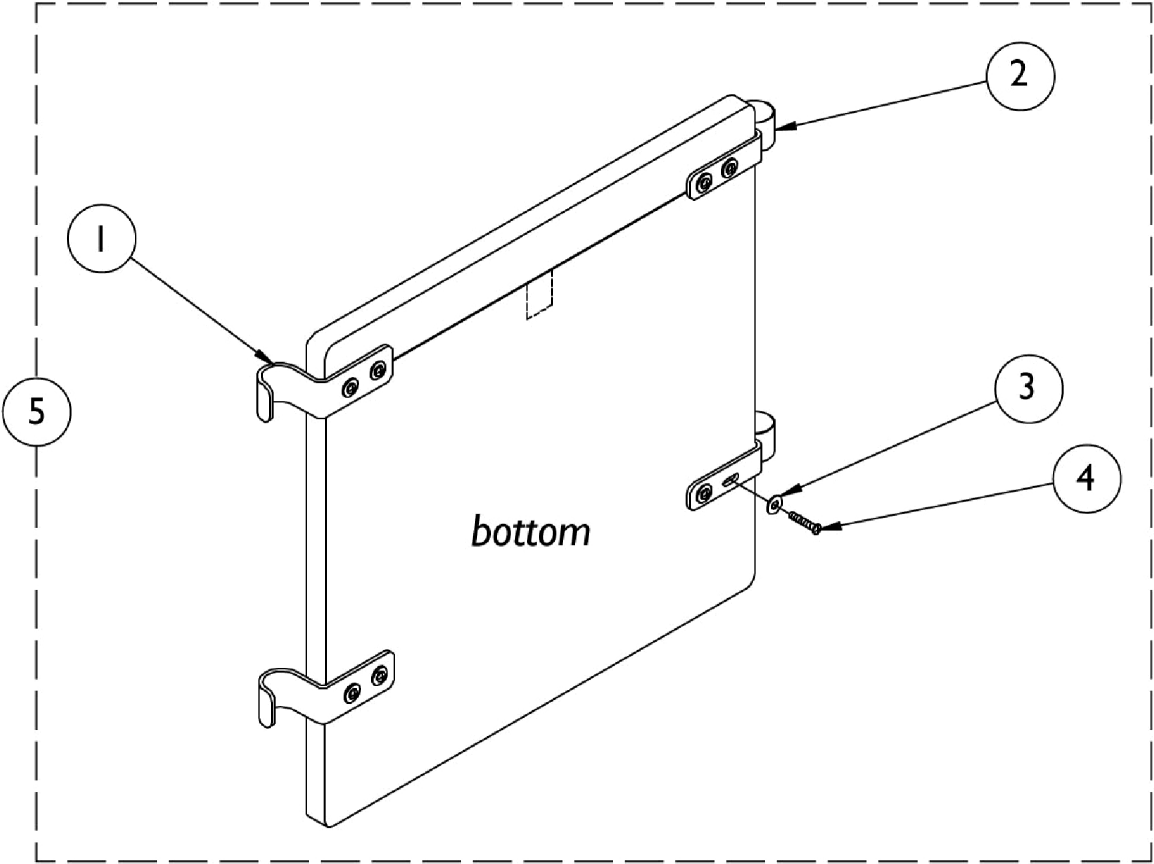

Solid Folding Seats & Inserts

Solid Folding Seats

Solid Folding Seats & Inserts

Item Number	Note	Part Number	Description	Quantity Per	
				Package	Assembly
1		1016771-NLA	NLA - Hook, Seat	1	2
2		1016770-NLA	NLA - Bracket, Seat, Chrome	1	2
3		1013218	Washer (#10 Flat)	1	8
4		7930360-NLA	NLA - Package, Screw, Phillips Pan Head (#10-32 x 11/16")	25	1
5	A	8881110378-NL A	NLA - Solid Folding Seat w/ Hardware, Vinyl (16" W x 16" D)	1	1
5	A	8881110379	Solid Folding Seat w/ Hardware, Vinyl (18" W x 16" D)	1	1
5	A	8881110372	Solid Folding Seat w/ Hardware, Nylon (20" W x 16" D)	1	1
5	A	8881035936	Solid Folding Seat w/ Hardware, Nylon (20" W x 18" D)	1	1
	B	See Chart	Solid Seat Inserts	1	1

NOTE: A - Specify upholstery color when ordering. See page titled, "Frame Finishes, Touch-Up Paint and Upholstery Options."
B - Not Shown

NOTE: Solid Folding Seats measure two inches narrower than actual seat width.

Solid Seat Inserts

Chair Width x Depth	Upholstery Type	
	Nylon	Vinyl
16 x 16"	8881052563 See Note(s) A	8881034648-NLA See Note(s) A
16 x 17"	8881052564 See Note(s) A	8881034657-NLA See Note(s) A
16 x 18"	8881052565 See Note(s) A	8881034666-NLA See Note(s) A
18 x 16"	8881052569 See Note(s) A	8881034650 See Note(s) A
18 x 17"	8881052570 See Note(s) A	8881034659-NLA See Note(s) A
18 x 18"	8881052571 See Note(s) A	8881034668 See Note(s) A
20 x 16"	8881052575 See Note(s) A	8881034652-NLA See Note(s) A
20 x 17"	8881052576 See Note(s) A	8881034661-NLA See Note(s) A
20 x 18"	8881052577 See Note(s) A	8881034670 See Note(s) A