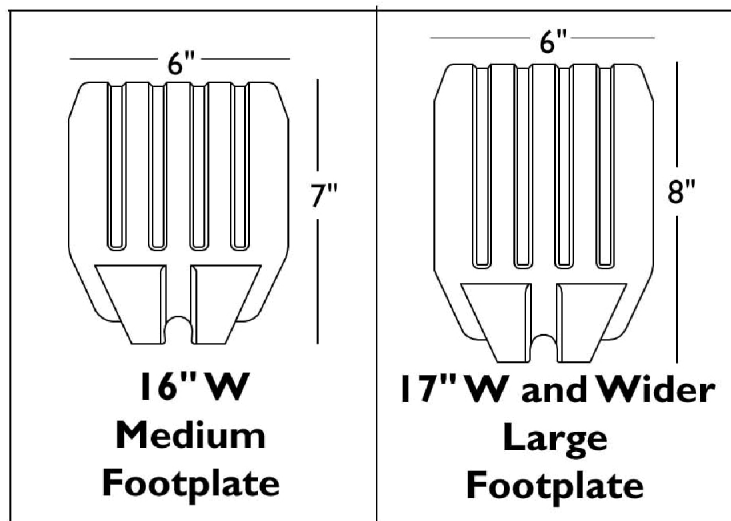

Front Riggings - Pivot/Slide Tube w/ Footplates - Composite - 1651

NOTE: Heel Loops are not included. See Footrest and Legrest Accessories.

NOTE: For complete pivot/slide tube and footplate assemblies, see Front Riggings Reference Charts

Item Number	Note	Part Number	Description	Quantity Per	
				Package	Assembly
1		1057852	Tube, Pivot/Slide, Curved End, Steel, Black (9-7/8")	1	1
1		1057854	Tube, Pivot/Slide, Curved End, 2" Longer, Steel, Black	1	1
1		1058418	Tube, Pivot/Slide, Curved End, 4" Longer, Steel, Black	1	1
2		1025457	Spacer, Coved (1/4 x 3/4 x 11/32")	1	2
3		1027097	Plug Button, Black (3/4")	1	1
4		7930323-NLA	NLA - Package, Locknut (1/4-20)	25	1
5		7930366	Package, Socket Head Screw (1/4-20 x 2-1/4")	25	1
6	A	1026880	Footplate, Composite, Medium, Black (7" W x 6" L)	1	1
6	B	1026881	Footplate, Composite, Large, Black (8" W x 6" L)	1	1
6	C	1026879	Footplate, Composite, Small, Black (6" W x 6" L)	1	1
6	D	1026880	Footplate, Composite, Medium, Black (7" W x 6" L)	1	1
6	E	1026881	Footplate, Composite, Large, Black (8" W x 6" L)	1	1
NOTE: A - 16" Wide B - 17" and Wider C - 16"-17" Wide Tapered D - 18"-19" Wide Tapered E - 20" and Wider Tapered					