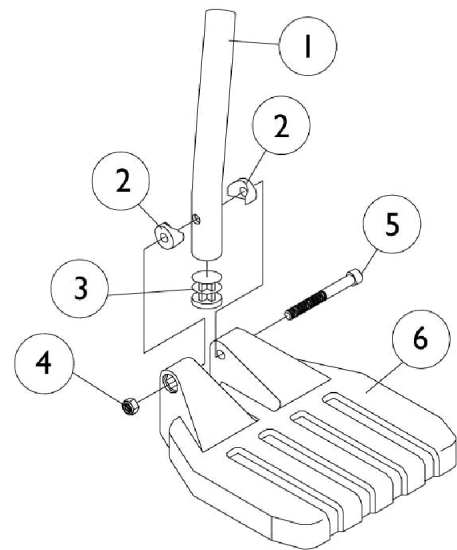

Front Riggings - Pivot/Slide Tube w/ Footplates - Composite - 1651

NOTE: Heel Loops are not included. See Footrest and Legrest Accessories.

NOTE: For complete pivot/slide tube and footplate assemblies, see Front Riggings Reference Charts

Item Number	Note	Part Number	Description	Quantity Per	
				Package	Assembly
1		1057852	Tube, Pivot/Slide, Curved End, Steel, Black (9-7/8")	1	1
1		1057854	Tube, Pivot/Slide, Curved End, 2" Longer, Steel, Black	1	1
1		1058418	Tube, Pivot/Slide, Curved End, 4" Longer, Steel, Black	1	1
2		1025457	Spacer, Coved (1/4 x 3/4 x 11/32")	1	2
3		1027097	Plug Button, Black (3/4")	1	1
4		7930323-NLA	NLA - Package, Locknut (1/4-20)	25	1
5		7930366	Package, Socket Head Screw (1/4-20 x 2-1/4")	25	1
6	A	1026880	Footplate, Composite, Medium, Black (7" W x 6" L)	1	1
6	B	1026881	Footplate, Composite, Large, Black (8" W x 6" L)	1	1
6	C	1026879	Footplate, Composite, Small, Black (6" W x 6" L)	1	1
6	D	1026880	Footplate, Composite, Medium, Black (7" W x 6" L)	1	1
6	E	1026881	Footplate, Composite, Large, Black (8" W x 6" L)	1	1
NOTE: A - 16" Wide B - 17" and Wider C - 16"-17" Wide Tapered D - 18"-19" Wide Tapered E - 20" and Wider Tapered					