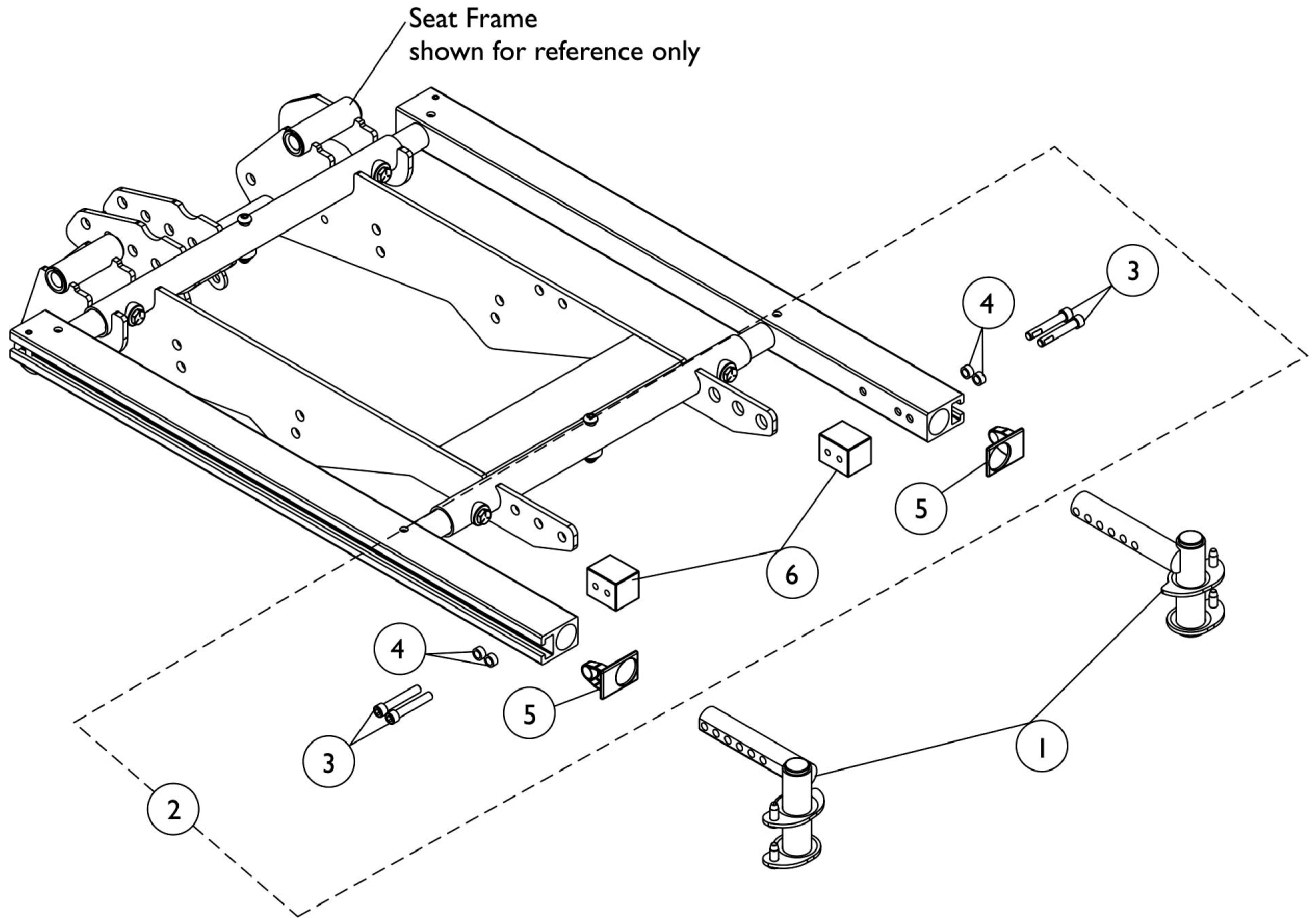

# Front Rigging Hanger Hardware, Pin Style Conventional & Contoura Seating

## Front Rigging Hanger Hardware, Pin Style Conventional & Contoura Seating

Item Number	Note	Part Number	Description	Quantity Per	
				Package	Assembly
1		1124401	Front Rigging Hanger Assembly w/ Plug Button, Pin Style, Hemi, Black - Right	1	1
1		1124402	Front Rigging Hanger Assembly w/ Plug Button, Pin Style, Hemi, Black - Left	1	1
2	A	1125726	Kit, Front Rigging Hanger Mounting Hardware (Pair)	1	1
3			Screw, Socket Head Cap w/ Patch (1/4-20 x 1-1/2")	1	4
4			NLA - Spacer (1/4 x 3/8 x 3/16")	1	4
5			Cap, End, Side Rail, Black	1	2
6			Block, Threaded	1	2
NOTE: A - Includes items 3-6					