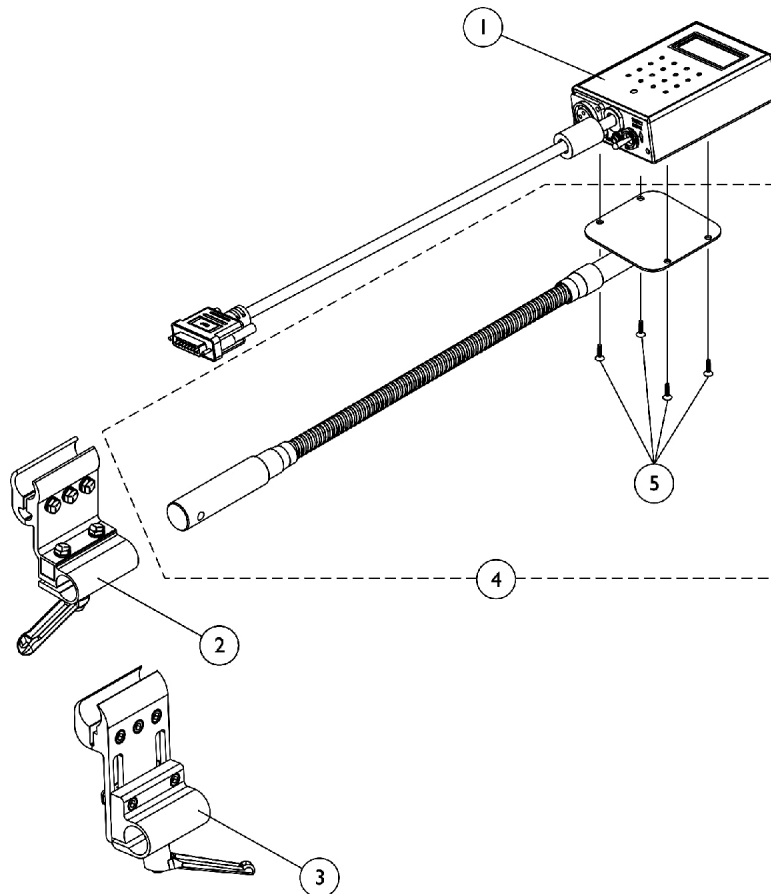

# MK5 Display

Item Number	Note	Part Number	Description	Quantity Per	
				Package	Assembly
1		1118759-NLA	NLA - Display, MK5 with Switches	1	1
2		1093071	Clamp, Fixed Height Joystick Tube	1	1
3	A	1139422	Clamp, Height Adjustable Joystick Tube (ARM250)	1	1
4		1049594-NLA	NLA - Tube, Flex with Screws	1	1
5		1052041	Screw, Phillips Pan Head (#4-40 x 3/8")	1	4

NOTE: A - Introduced 10/31/05 as option (ARM250) and can be used to replace a Fixed Height Joystick Clamp in the field