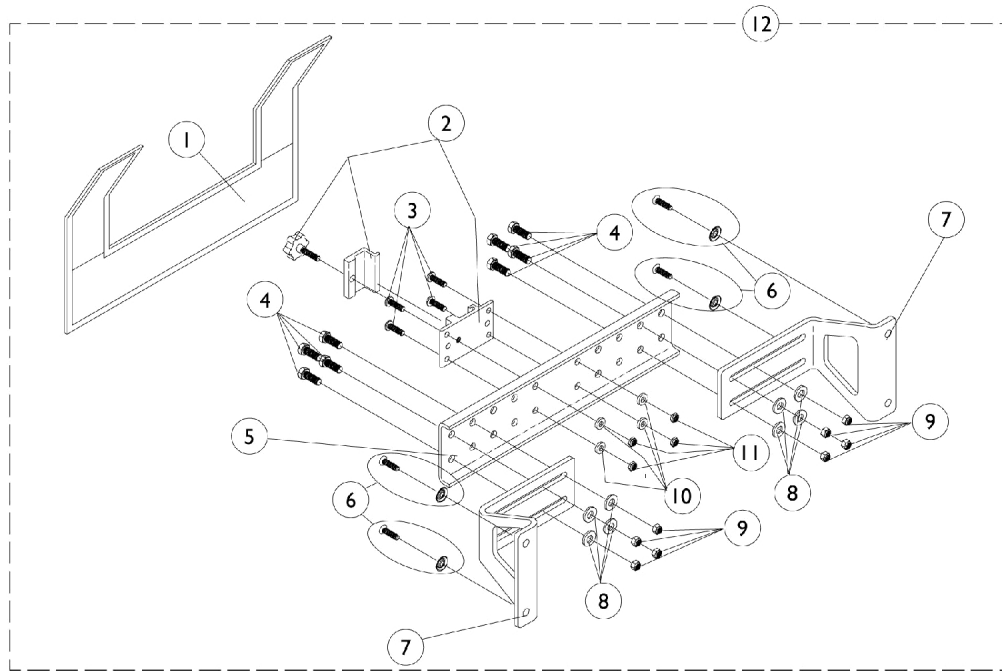

MKIV R.I.M. Head Control Mounting Hardware (1500M4)

Item Number	Note	Part Number	Description	Quantity Per	
				Package	Assembly
1	B	1055149	Cover, Nylon	1	1
1	C	1055151-NLA	NLA - Cover, Nylon	1	1
2		1055148-NLA	NLA - Clamp with Knob, Two-Piece	1	1
3		1003645	Screw, Socket Button Head (#10-32 x 3/4")	1	4
4		7930326-NLA	NLA - Package, Screw, Hex Head (1/4-20 x 3/4")	25	8
5	B	1054931-NLA	NLA - Bracket, Attaching, Black (12 - 18" W)	1	1
5	C	1054933-NLA	NLA - Bracket, Attaching, Black (19 - 24" W)	1	1
6		1031095	Screws with Washers (#10-16 x 7/8")	4	1
6		1076284	Screw w/ Washer (#10 x 7/8")	1	4
7		1054929-NLA	NLA - Bracket, Wing, Black	1	2
8		1026907	Washer (1/4 x 1/2 x 1/16")	1	8
9		7930333	Locknut (1/4-20)	25	8
10		1026034-NLA	NLA - Washer, Nylon (3/16 x 7/16 x 1/8")	1	4
11		7930332-NLA	NLA - Locknut, High Profile (#10-32)	25	4
12	B,A	1056347	Hardware, Rim Control Mounting (RIMHW) (12-18" W)	1	1
12	C,A	1056348	Hardware, Rim Control Mounting (RIMHW) (19-24" W)	1	1

NOTE: A - Includes items 1-11
 B - For 12-18" wide chairs
 C - For 19-24" wide chairs