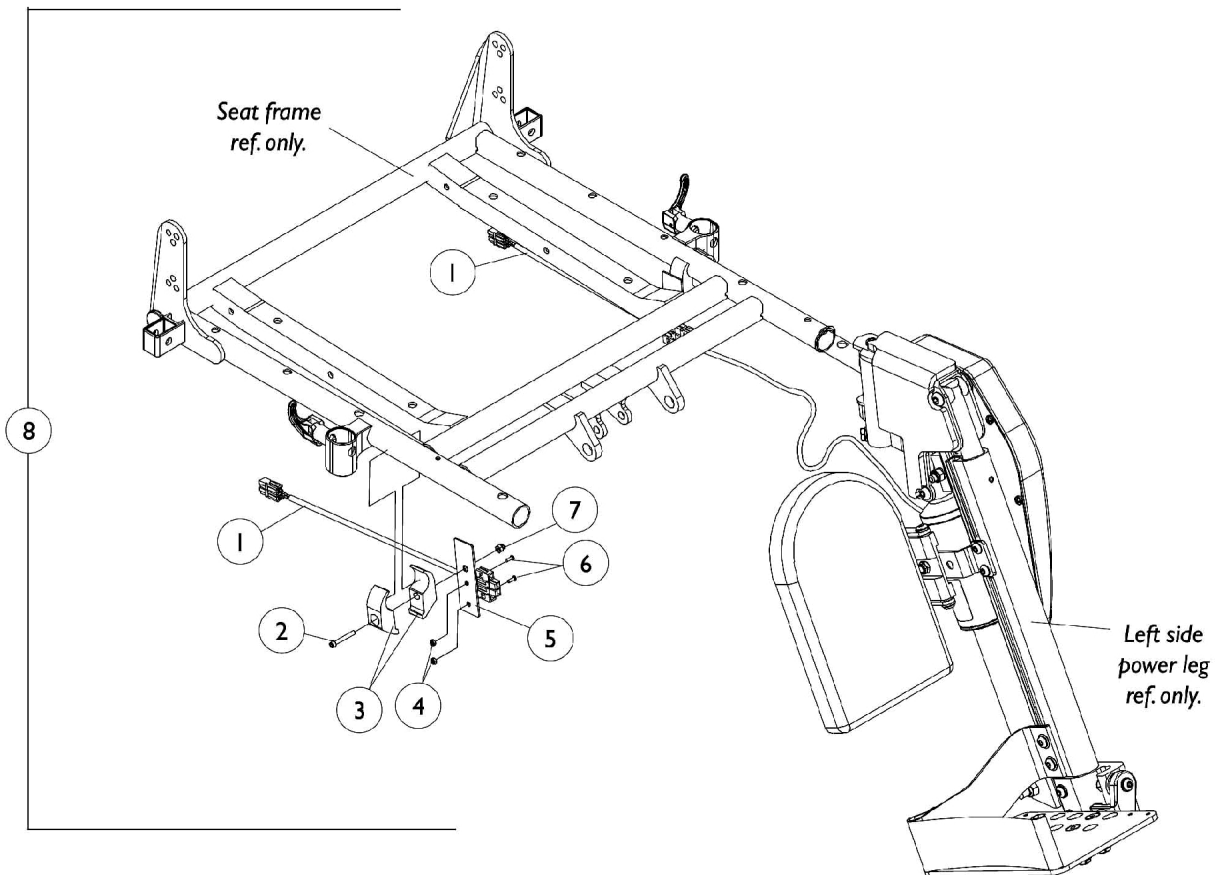

Power Articulating Legrest ELRPW/ELRPW22 Harnesses and Hardware For ASBA (Before 7/5/05)

Power Articulating Legrest ELRPW/ELRPW22 Harnesses and Hardware For ASBA (Before 7/5/05)

Item Number	Note	Part Number	Description	Quantity Per	
				Package	Assembly
1		1101400	Harness, ELRPW Power Legrest - Right	1	1
1		1101401	Harness, ELRPW Power Legrest - Left	1	1
2		1003424	Screw, Socket Head (1/4-20 x 1-3/4")	1	2
3		1018692-NLA	NLA - Clamp, Half, Non-Threaded	1	4
4		1056098	Locknut (#8-32)	1	4
5		1102022-NLA	NLA - Bracket, Harness Wire, Black	1	2
6		1091871-NLA	NLA - Screw, Socket Head (#8-32 x 5/8")	1	4
7		1044214	Nut, Hex with Nylon Cap (1/4-20)	1	2
8	A	1101520-NLA	NLA - Kit, Power Leg Harness and Mounting Hardware	2	1
	B	1104253-NLA	NLA - Tie Wrap (8" L)	10	1
NOTE: A - Includes items 1-7 B - Not Shown					