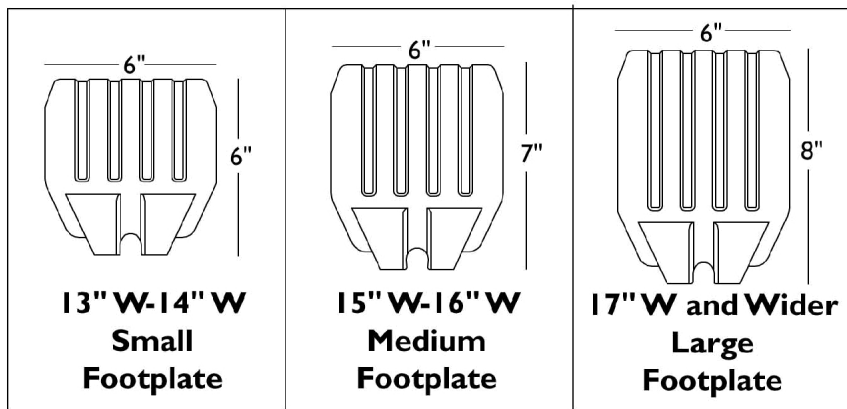

Pivot/Slide Tube and 1651 Composite Footplates

NOTE: Heel Loops are not included. See Footrest and Legrest Accessories.

NOTE: For complete pivot/slide tube and footplate assemblies, see Front Riggings Reference Charts

Item Number	Note	Part Number	Description	Quantity Per	
				Package	Assembly
1		1057852	Tube, Pivot/Slide, Curved End, Steel, Black (9-7/8")	1	1
1		1057854	Tube, Pivot/Slide, Curved End, 2" Longer, Steel, Black	1	1
1		1058418	Tube, Pivot/Slide, Curved End, 4" Longer, Steel, Black	1	1
2		1025457	Spacer, Coved (1/4 x 3/4 x 11/32")	1	2
3		1027097	Plug Button, Black (3/4")	1	1
4		7930323-NLA	NLA - Package, Locknut (1/4-20)	25	1
5		7930366	Package, Socket Head Screw (1/4-20 x 2-1/4")	25	1
6	A	1026879	Footplate, Composite, Small, Black (6" W x 6" L)	1	1
6	B	1026880	Footplate, Composite, Medium, Black (7" W x 6" L)	1	1
6	C	1026881	Footplate, Composite, Large, Black (8" W x 6" L)	1	1
6	D	1026879	Footplate, Composite, Small, Black (6" W x 6" L)	1	1
6	E	1026880	Footplate, Composite, Medium, Black (7" W x 6" L)	1	1
6	F	1026881	Footplate, Composite, Large, Black (8" W x 6" L)	1	1
NOTE: A - 13"-14" Wide B - 15"-16" Wide C - 17" and Wider D - 15"-17" Wide E - 18"-19" Wide F - 20" and Wider					