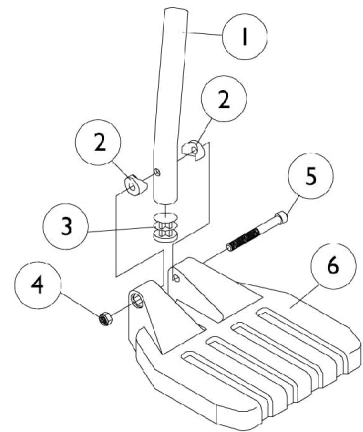

Pivot/Slide Tube and 1651 Composite Footplates

NOTE: Heel Loops are not included. See Footrest and Legrest Accessories.

NOTE: For complete pivot/slide tube and footplate assemblies, see Front Riggings Reference Charts

Item Number	Note	Part Number	Description	Quantity Per	
				Package	Assembly
1		1057852	Tube, Pivot/Slide, Curved End, Steel, Black (9-7/8")	1	1
1		1057854	Tube, Pivot/Slide, Curved End, 2" Longer, Steel, Black	1	1
1		1058418	Tube, Pivot/Slide, Curved End, 4" Longer, Steel, Black	1	1
2		1025457	Spacer, Coved (1/4 x 3/4 x 11/32")	1	2
3		1027097	Plug Button, Black (3/4")	1	1
4		7930323-NLA	NLA - Package, Locknut (1/4-20)	25	1
5		7930366	Package, Socket Head Screw (1/4-20 x 2-1/4")	25	1
6	A	1026879	Footplate, Composite, Small, Black (6" W x 6" L)	1	1
6	B	1026880	Footplate, Composite, Medium, Black (7" W x 6" L)	1	1
6	C	1026881	Footplate, Composite, Large, Black (8" W x 6" L)	1	1
6	D	1026879	Footplate, Composite, Small, Black (6" W x 6" L)	1	1
6	E	1026880	Footplate, Composite, Medium, Black (7" W x 6" L)	1	1
6	F	1026881	Footplate, Composite, Large, Black (8" W x 6" L)	1	1
NOTE: A - 13"-14" Wide B - 15"-16" Wide C - 17" and Wider D - 15"-17" Wide E - 18"-19" Wide F - 20" and Wider					