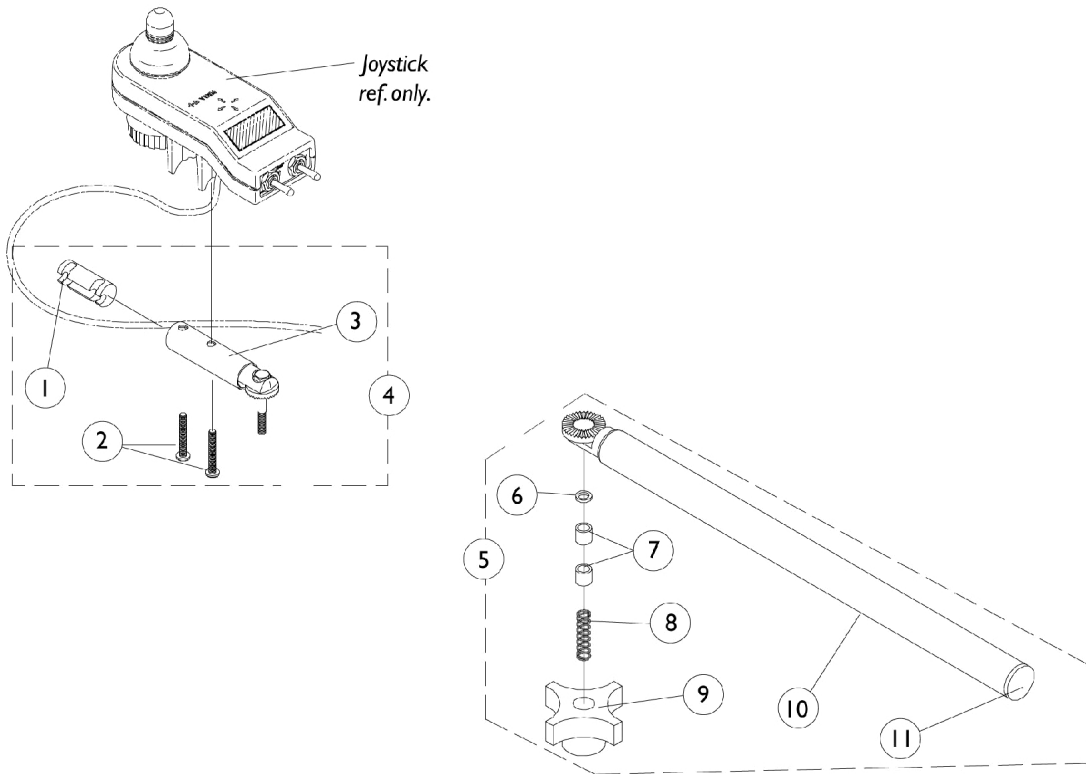

# MKIV Swivel Joystick Hardware

Item Number	Note	Part Number	Description	Quantity Per	
				Package	Assembly
1		1093063	Spacer, Joystick Tube, Black	1	1
2		7930327-NLA	NLA - Package, Screw, Phillips Pan Head (#10-32 x 1-1/8")	25	3
3		1049962-NLA	NLA - Bracket, Swivel Joystick, MKIV	1	1
4		1049963-NLA	NLA - Bracket, Swivel Joystick with Hardware	1	1
5		1035986-NLA	NLA - Joystick Swivel Tube with Hardware, Black	1	1
6		1020551-NLA	NLA - Washer, Flat (1/4 x 3/8 x 1/16")	1	1
7		1005844-NLA	NLA - Bushing	1	2
8		1002511-NLA	NLA - Spring, Hitch Bracket	1	1
9		1023670-NLA	NLA - Knob, Clamping, Grey	1	1
10		1035990-NLA	NLA - Tube, Swivel Joystick, Black	1	1
11		1027095	Plug Button, Black (7/8")	1	1