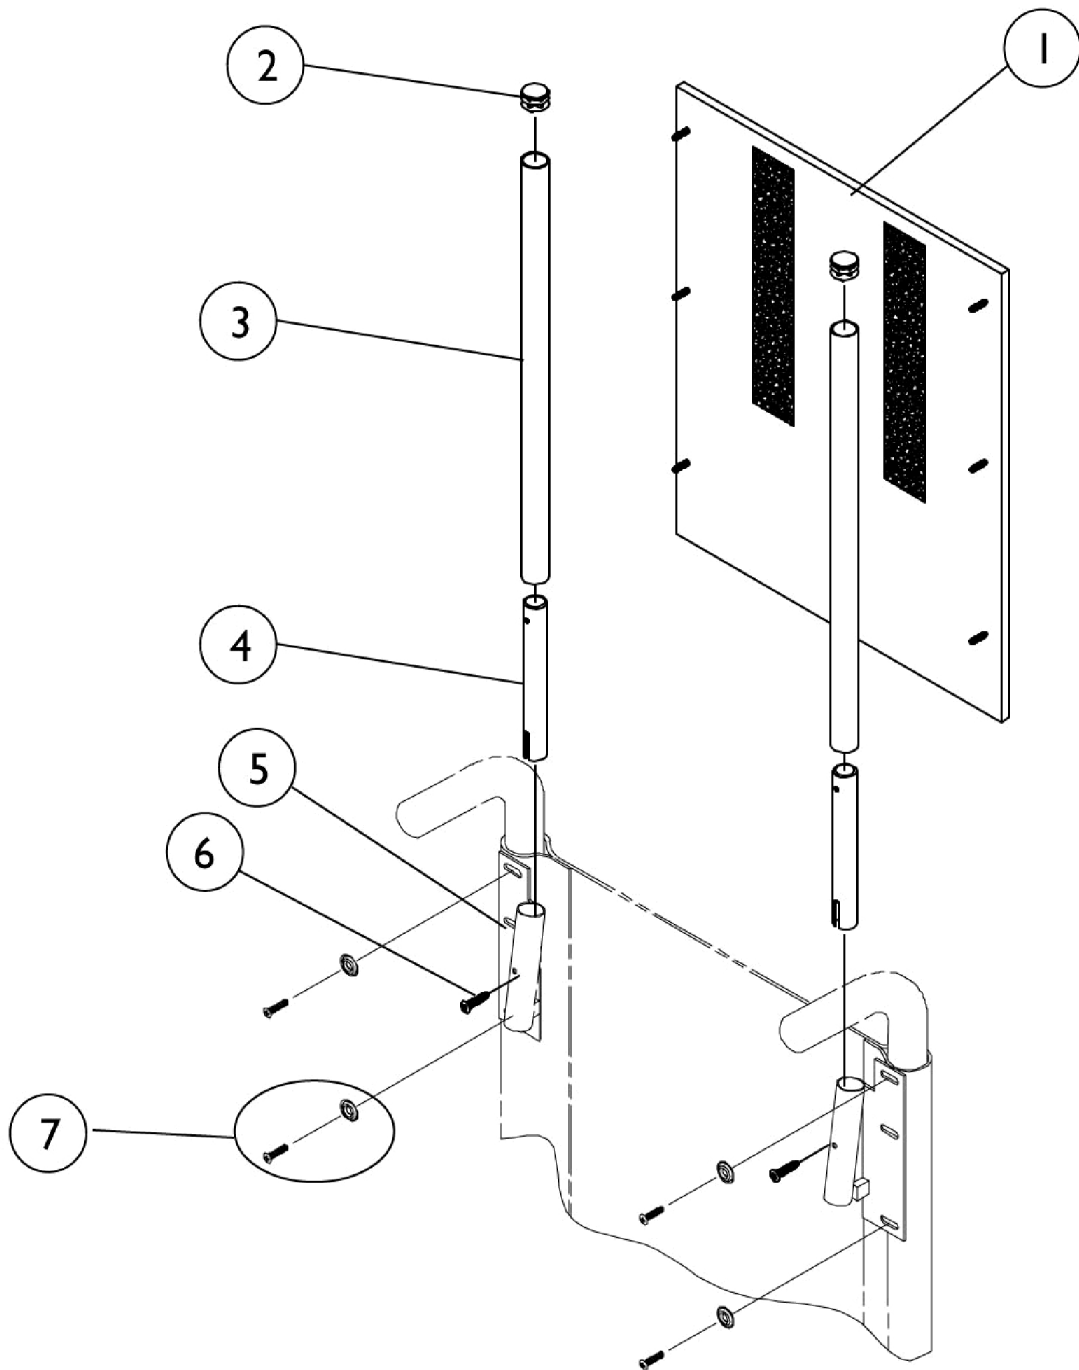

Headrest & Attaching Hardware

Sling Seat Only

Headrest & Attaching Hardware Sling Seat Only

Item #1 Headrest Upholstery

Width	Nylon	Vinyl
14" W	8881052586-NLA	8881054633-NLA See Note(s) A
16" W	8881052588-NLA	8881054638-NLA See Note(s) A
18" W	8881052590-NLA	8881054637-NLA See Note(s) A
20" W	8881052592-NLA	8881054639-NLA See Note(s) A

NOTE: A - Specify upholstery color when ordering. See page titled, "Frame Finishes, Touch-Up Paint and Upholstery Options."

Item Number	Note	Part Number	Description	Quantity Per	
				Package	Assembly
1		See Chart	Item #1 Headrest Upholstery	1	1
2		1027095	Plug Button, Black (7/8")	1	2
3		1054605-NLA	NLA - Tube, Headrest Extension	1	2
4		1028756-NLA	NLA - Tube, Insert	1	2
5		1028752-NLA	NLA - Bracket, Headrest, Black - Right	1	2
5		1028753	Bracket, Headrest, Black - Left	1	2
6		1028484	Screw, Phillips Pan Head Tap (#10-32 x 1/2")	1	2
7		1076284	Screw w/ Washer (#10 x 7/8")	1	4