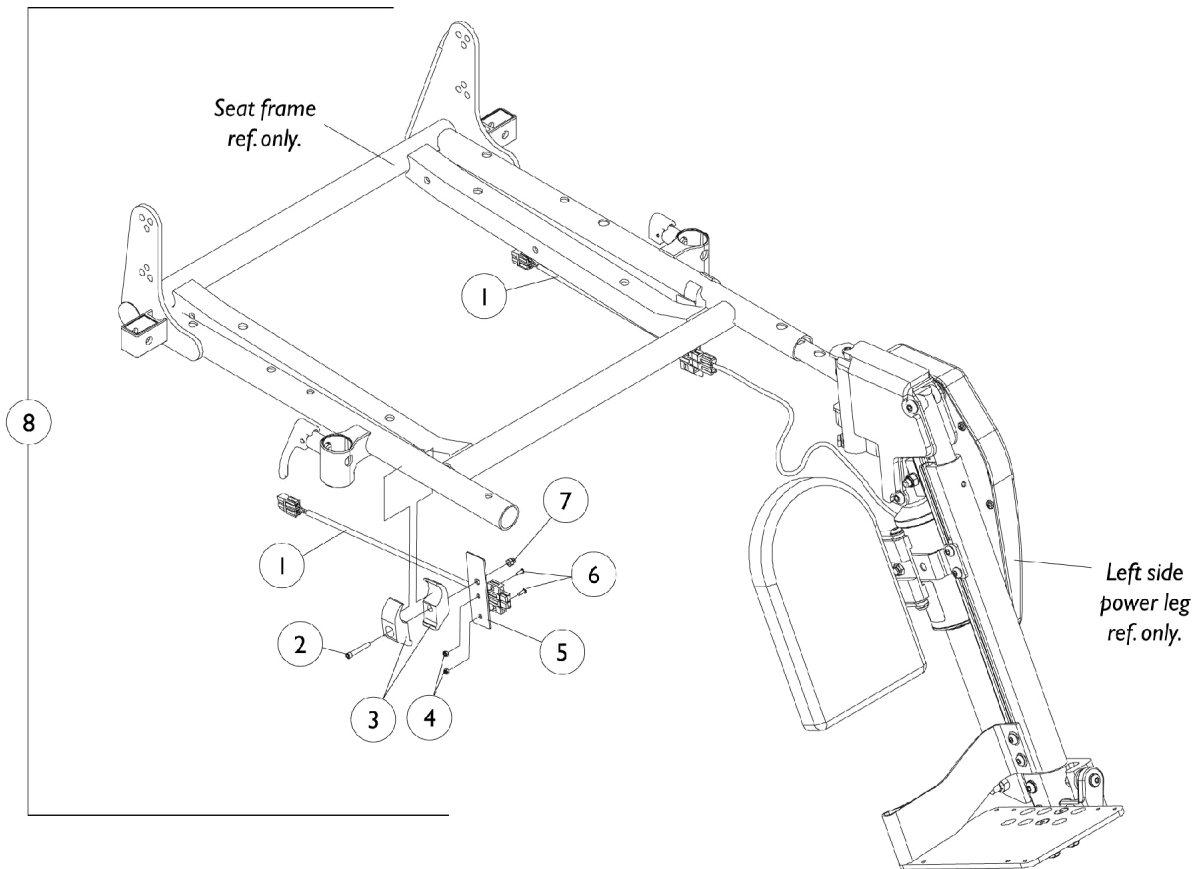

Power Articulating and Non-Articulating Legrest POWELR18/POWELR02/ELRPW Harnesses and Mounting Hardware (Before 7/5/05)

Item Number	Note	Part Number	Description	Quantity Per	
				Package	Assembly
1		1101400	Harness, ELRPW Power Legrest - Right	1	1
1		1101401	Harness, ELRPW Power Legrest - Left	1	1
2		1003424	Screw, Socket Head (1/4-20 x 1-3/4")	1	2
3		1018692-NLA	NLA - Clamp, Half, Non-Threaded	1	4
4		1056098	Locknut (#8-32)	1	4
5		1102022-NLA	NLA - Bracket, Harness Wire, Black	1	2
6		1091871-NLA	NLA - Screw, Socket Head (#8-32 x 5/8")	1	4
7		7930338-NLA	NLA - Nut, Acorn (1/4-20)	25	2
8	A	1101520-NLA	NLA - Kit, Power Leg Harness and Mounting Hardware	2	1
	B	1104253-NLA	NLA - Tie Wrap (8" L)	10	1

NOTE: A - Includes items 1-7
 B - Not Shown