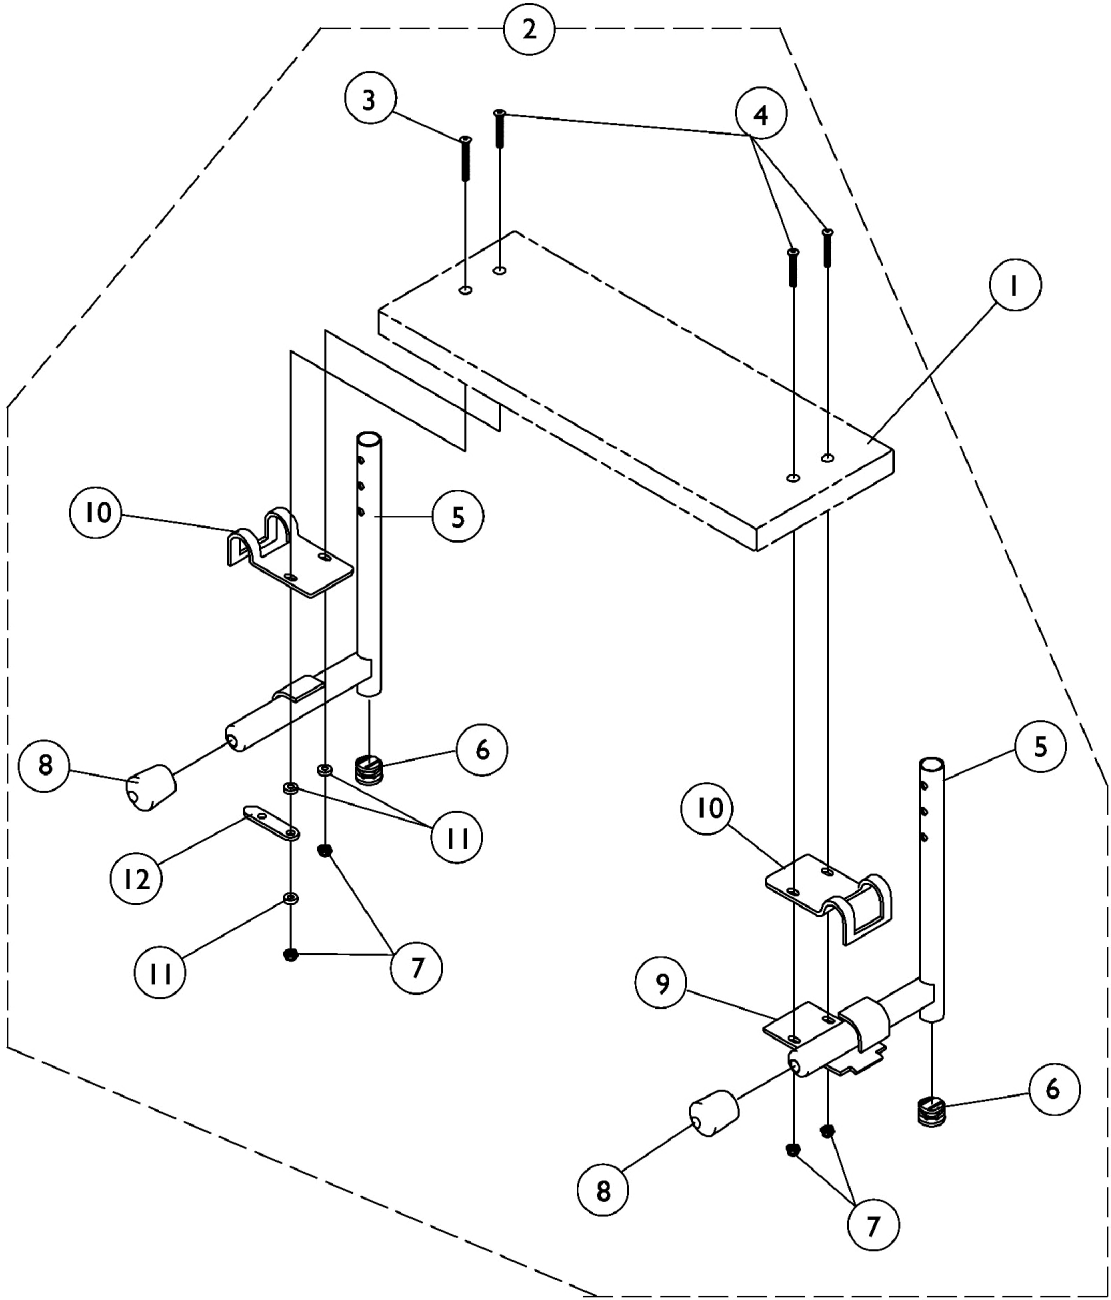

S1263 One Piece Wooden Footboard and Hardware

S1263 One Piece Wooden Footboard and Hardware

Item Number	Note	Part Number	Description	Quantity Per	
				Package	Assembly
1	A	See Chart	#1 One Piece Wooden Footboard without Hardware	1	1
2	B	See Chart	Heel Loop Hardware Packages (not shown)	1	1
3		1054573	Kit, Wooden Footboard Mounting Hardware	1	1
4			NLA - Screw, Phillips Oval Head (#10-32 x 1-1/2")	1	1
5			NLA - Screw, Phillips Oval Head (#10-32 x 1-1/4")	1	3
6			Tube, Pivot/Slide, Chrome - Right (9-1/2" L)	1	1
7			Tube, Pivot/Slide, Chrome - Left (9-1/2" L)	1	1
8			Plug Button, Black (3/4")	1	2
9			Locknut (#10-32)	1	4
10			Cap, End, Tube, Black (7/8")	1	2
11			Lock, Pad Plate, Legrest, Black	1	1
12			Clamp, Black	1	2
			NLA - Washer, Nylon (3/16 x 7/16 x 1/8")	1	3
			NLA - Link, Locking, Chrome	1	1

NOTE: A - Not Shown.
B - Includes items 3-12

#1 One Piece Wooden Footboard without Hardware

NOTE: When selecting a wooden footboard for PW93ST or 70 Degree Tapered Footrest, order a 3" narrower footboard to accommodate the 1.5" footrest taper per side. Example: 17" wide chair will use a 14" wide chair footboard. S1263 option is not available for tapered footrest less than 17" wide.

Footrest-Footboard w/ Heel Loop Holes Part Number	Footrest-Footboard w/o Heel Loop Holes Part Number	Chair Width	Footboard Width	Footboard Depth
1034245-NLA	48247X003-NLA	14"	11-5/8"	6"
1034246-NLA	1031910-NLA	15"	12-1/2"	6"
1034247-NLA	48247X001-NLA	16"	13-3/4"	6"
1034248-NLA	1031911-NLA	17"	14-1/2"	6"
1034249-NLA	48247X000-NLA	18"	15-9/16"	6"
1034250-NLA	1031912-NLA	19"	16-1/2"	6"
1034251-NLA	1031913-NLA	20"	17-1/2"	6"
1034252-NLA	1031914-NLA	21"	18-1/2"	6"
1034253-NLA	1031915-NLA	22"	19-1/2"	6"
1034254-NLA	1031916-NLA	23"	20-1/2"	6"
1034255-NLA	1031917-NLA	24"	21-1/2"	6"