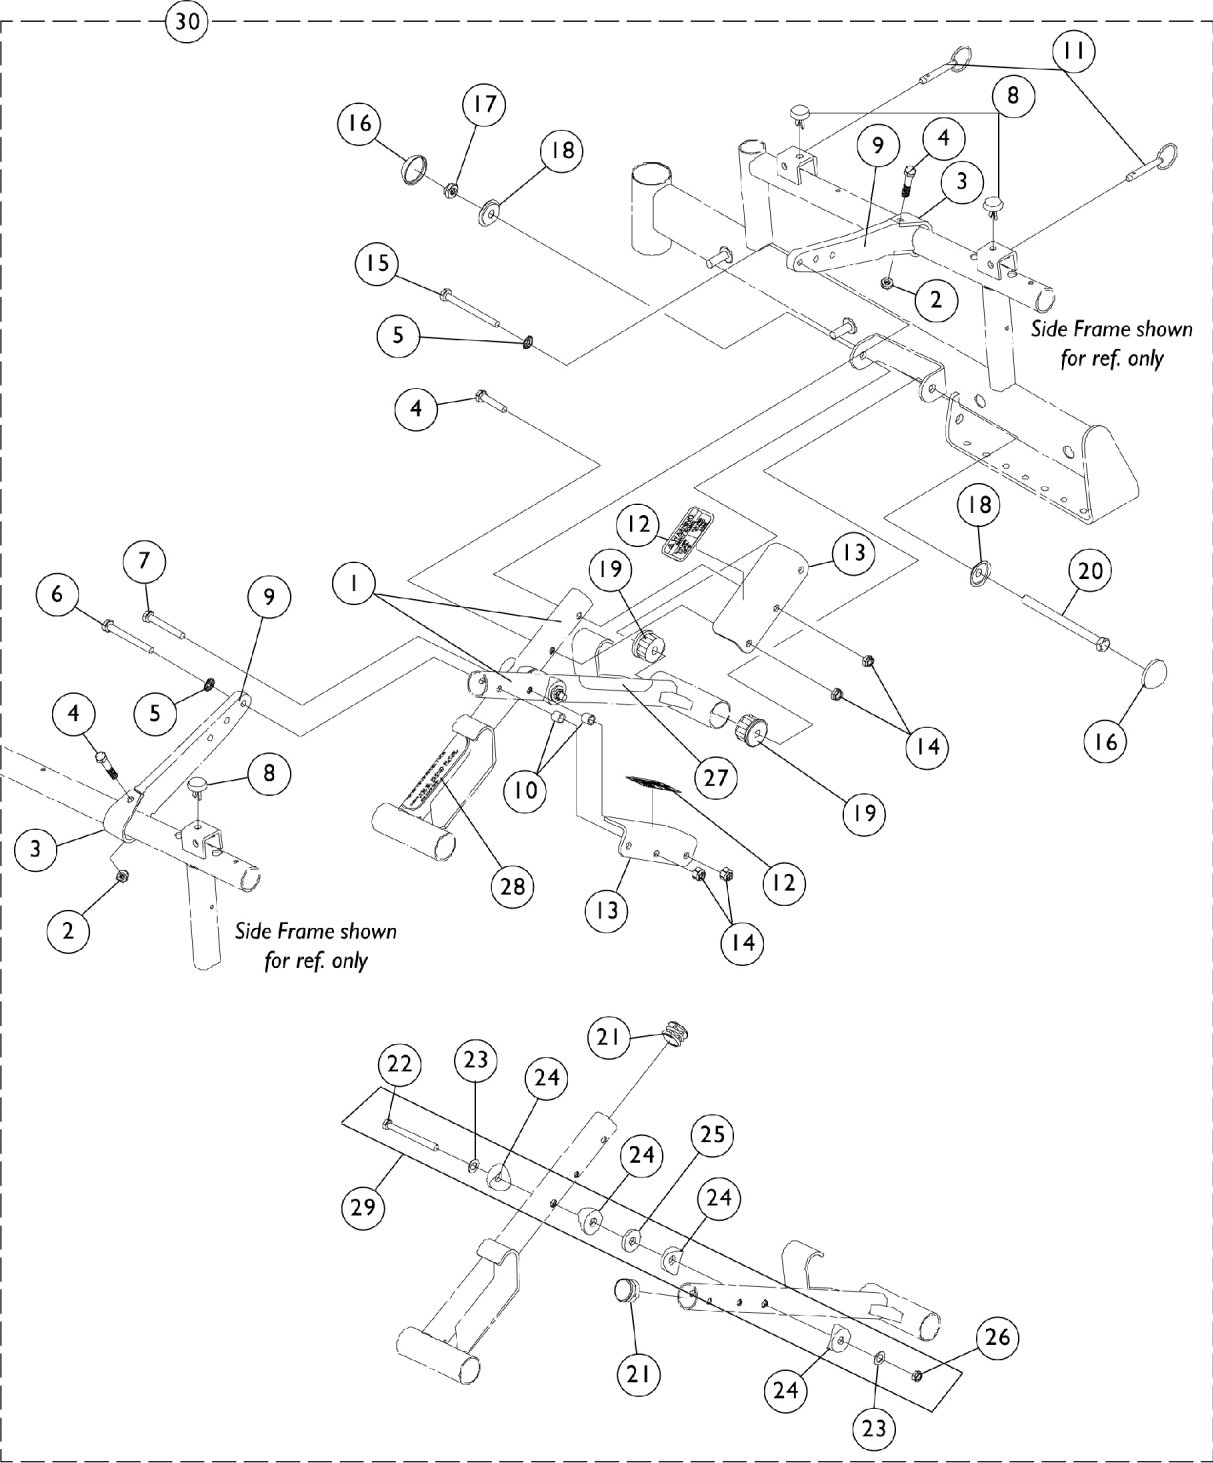

Crossbraces & Hardware Captain Seat

Crossbraces & Hardware Captain Seat

| Item Number | Note | Part Number | Description | Quantity Per | |
|-------------|------|-------------|------------------------------------------------------------|--------------|----------|
| | | | | Package | Assembly |
| 1 | A | 1086798-NLA | NLA - Crossbrace, Captain Seat, Black - Right (18" W) | 1 | 2 |
| 1 | A | 1086799-NLA | NLA - Crossbrace, Captain Seat, Black - Left (18" W) | 1 | 2 |
| 2 | | 7930323-NLA | NLA - Package, Locknut (1/4-20) | 25 | 1 |
| 3 | | 1057828-NLA | NLA - Strap, Pivot Link | 1 | 2 |
| 4 | | 1030949 | Screw, Hex Head (1/4-20 x 1-1/2") | 1 | 2 |
| 5 | | 1026900 | Washer (1/4 x 23/32 x 1/16") | 1 | 2 |
| 6 | | 1026154-NLA | NLA - Screw, Hex Head (1/4-20 x 2-1/4") | 1 | 1 |
| 7 | | 1024793-NLA | NLA - Screw, Hex Head (1/4-20 x 1-3/4") | 1 | 2 |
| 8 | | 1071604-NLA | NLA - Bumper, Nylon | 1 | 4 |
| 9 | | 1057382-NLA | NLA - Link, Pivot, Hemi, Black (16 - 18" W) | 1 | 2 |
| 10 | | 1031884-NLA | NLA - Bushing, Black or Color Chairs (9/32 x 3/8 x 11/32") | 1 | 2 |
| 11 | | 1071602-NLA | NLA - Pin, Anchor (Captain Seat) | 1 | 4 |
| 12 | | 1074142-NLA | NLA - Decal, Crossbrace | 1 | 2 |
| 13 | A | 1086800-NLA | NLA - Bracket, Push, Black | 1 | 2 |
| 14 | | 7930333 | Locknut (1/4-20) | 25 | 1 |
| 15 | | 1024796-NLA | NLA - Screw, Hex Head (1/4-20 x 2") | 1 | 1 |
| 16 | | 1028835-NLA | NLA - Cap, Hub, Black | 1 | 4 |
| 17 | | 7930363-NLA | NLA - Package, Locknut (5/16"-24) | 25 | 1 |
| 18 | | 1028491-NLA | NLA - Washer, Caplugs (11/32" I.D. x 1" O.D.) | 1 | 4 |
| 19 | | 1056708-NLA | NLA - Plug, Pivot Tube | 1 | 4 |
| 20 | | 1038179-NLA | NLA - Screw, Hex Head (5/16-24 x 4-1/4") | 1 | 2 |
| 16-20 | B,C | 1057830-NLA | NLA - Hardware, Crossbrace Pivot Tube | 2 | 1 |
| 21 | | 1029501 | Plug Button, Black (1") | 1 | 2 |
| 22 | | 1025705-NLA | NLA - Screw, Hex Head (5/16-24 x 3-1/4") | 1 | 1 |
| 23 | | 1025704 | Washer, Flat (5/16 x 5/8 x 1/16") | 1 | 2 |
| 24 | | 1016263 | Spacer, Coved (3/4 x 1 x 1/2") | 1 | 4 |
| 25 | | 7930313 | Package, Washer, Nylon (5/16 x 7/8 x 1/8") | 25 | 1 |
| 26 | | 7930330-NLA | NLA - Locknut (5/16-24) | 25 | 1 |
| 27 | | 1035900 | Decal, Transportation | 1 | 1 |
| 28 | | 1119281-NLA | NLA - Plate, Name, Patent Numbers | 1 | 1 |
| 29 | D | 1086180-NLA | NLA - Hardware, Crossbrace Center Bolt Attaching | 1 | 1 |
| 30 | E | 1082683-NLA | NLA - Hardware, Crossbrace | 1 | 1 |