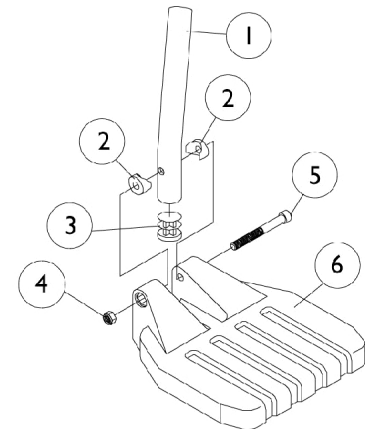

Pivot/Slide Tube and 1651 Composite Footplates

NOTE: Heel Loops are not included. See footrest and legrest accessories.

NOTE: For complete pivot/slide tube and footplate assemblies, see front riggings reference charts

Item Number	Note	Part Number	Description	Quantity Per	
				Package	Assembly
1		1057852	Tube, Pivot/Slide, Curved End, Steel, Black (9-7/8")	1	1
1		1057854	Tube, Pivot/Slide, Curved End, 2" Longer, Steel, Black	1	1
1		1058418	Tube, Pivot/Slide, Curved End, 4" Longer, Steel, Black	1	1
2		1025457	Spacer, Coved (1/4 x 3/4 x 11/32")	1	2
3		1027097	Plug Button, Black (3/4")	1	1
4		7930323-NLA	NLA - Package, Locknut (1/4-20)	25	1
5		7930366	Package, Socket Head Screw (1/4-20 x 2-1/4")	25	1
6	A	1026879	Footplate, Composite, Small, Black (6" W x 6" L)	1	1
6	B	1026880	Footplate, Composite, Medium, Black (7" W x 6" L)	1	1
6	C	1026881	Footplate, Composite, Large, Black (8" W x 6" L)	1	1
6	D	1026879	Footplate, Composite, Small, Black (6" W x 6" L)	1	1
6	E	1026880	Footplate, Composite, Medium, Black (7" W x 6" L)	1	1
6	F	1026881	Footplate, Composite, Large, Black (8" W x 6" L)	1	1
NOTE: A - 13"-14" Wide B - 15"-16" Wide C - 17" and Wider D - 15"-17" Wide 70ST TAPER and PW93ST E - 18"-19" Wide 70ST TAPER and PW93ST F - 20" and Wider 70ST TAPER and PW93ST					