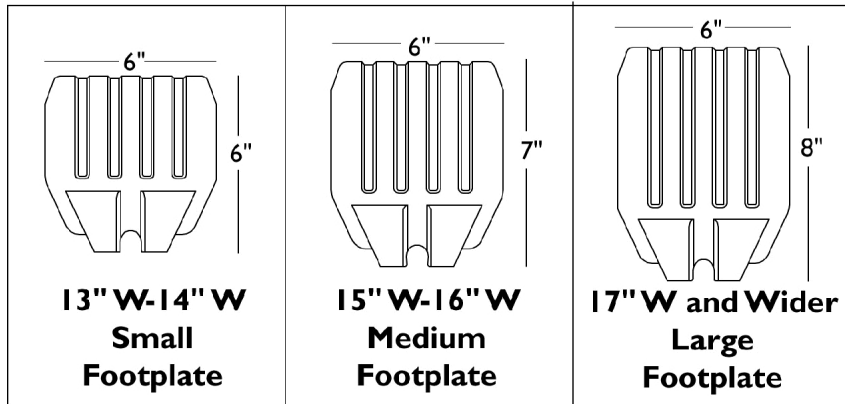

Pivot/Slide Tube and 1651 Composite Footplates

NOTE: Heel Loops are not included. See footrest and legrest accessories.

NOTE: For complete pivot/slide tube and footplate assemblies, see front riggings reference charts

Item Number	Note	Part Number	Description	Quantity Per	
				Package	Assembly
1		1057852	Tube, Pivot/Slide, Curved End, Steel, Black (9-7/8")	1	1
1		1057854	Tube, Pivot/Slide, Curved End, 2" Longer, Steel, Black	1	1
1		1058418	Tube, Pivot/Slide, Curved End, 4" Longer, Steel, Black	1	1
2		1025457	Spacer, Coved (1/4 x 3/4 x 11/32")	1	2
3		1027097	Plug Button, Black (3/4")	1	1
4		7930323-NLA	NLA - Package, Locknut (1/4-20)	25	1
5		7930366	Package, Socket Head Screw (1/4-20 x 2-1/4")	25	1
6	A	1026879	Footplate, Composite, Small, Black (6" W x 6" L)	1	1
6	B	1026880	Footplate, Composite, Medium, Black (7" W x 6" L)	1	1
6	C	1026881	Footplate, Composite, Large, Black (8" W x 6" L)	1	1
6	D	1026879	Footplate, Composite, Small, Black (6" W x 6" L)	1	1
6	E	1026880	Footplate, Composite, Medium, Black (7" W x 6" L)	1	1
6	F	1026881	Footplate, Composite, Large, Black (8" W x 6" L)	1	1
NOTE: A - 13"-14" Wide B - 15"-16" Wide C - 17" and Wider D - 15"-17" Wide 70ST TAPER and PW93ST E - 18"-19" Wide 70ST TAPER and PW93ST F - 20" and Wider 70ST TAPER and PW93ST					