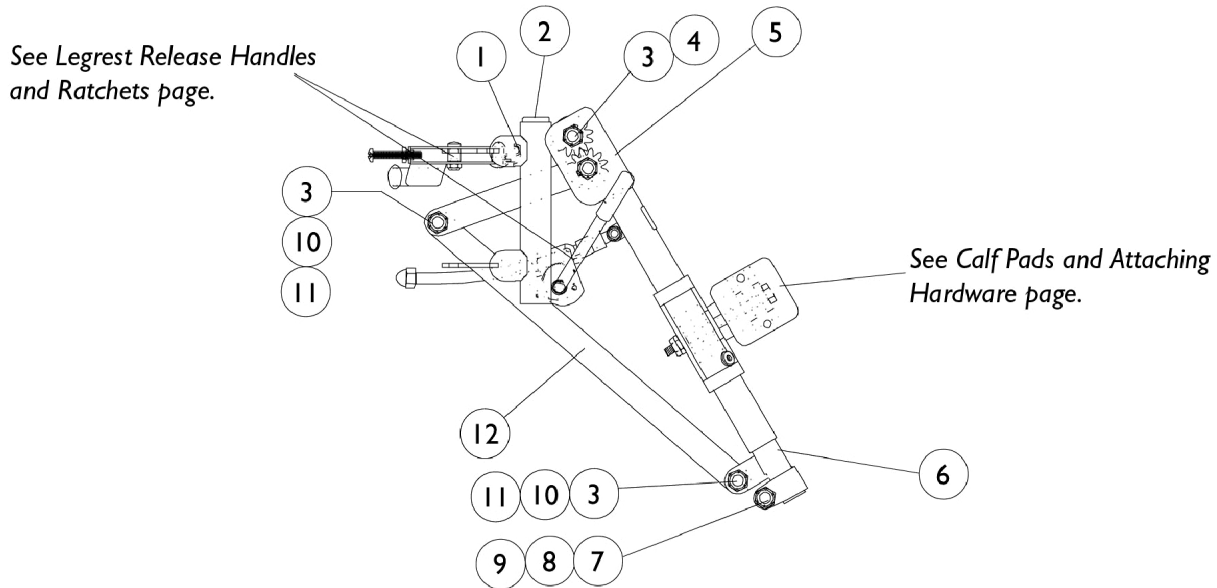

PAS4A/PAL4A Articulating Legrest Support Assembly (Pin Style) Chrome 14"-24" Wide Chairs

Item Number	Note	Part Number	Description	Quantity Per	
				Package	Assembly
1		1058478-NLA	NLA - Tube, Legrest Support - Right	1	1
1		1058479-NLA	NLA - Tube, Legrest Support - Left	1	1
2		1027097	Plug Button, Black (3/4")	1	1
3		40363X000	Hex Nut (3/8"-16)	1	3
4		1022854-NLA	NLA - Screw, Shoulder Slotted Head (1/2 x 1-1/8", 3/8-16)	1	1
5		1022877-NLA	NLA - Tube, Support and Drive Link, Chrome - Right	1	1
5		1022878-NLA	NLA - Tube, Support and Drive Link, Chrome - Left	1	1
6		1022848	Tube, Slide, Articulating, Chrome - Right	1	1
6		1022849	Tube, Slide, Articulating, Chrome - Left	1	1
7		1027377	Washer (#20)	1	1
8		7930363-NLA	NLA - Package, Locknut (5/16"-24)	25	1
9		11232X009	Bolt, Lug (5/16-24 x 1-3/8")	1	1
10		1022866-NLA	NLA - Screw, Socket Button Head (3/8-16 x 3/4")	1	2
11		1049527	Washer, Nylon (3/8 x 3/4 x 1/16")	1	2
12		1022846-NLA	NLA - Bar, Link, Black	1	1
	A	1058482-NLA	NLA - Legrest Support Assembly, Articulating, Adult, Chrome - Right	1	1
	A	1058483-NLA	NLA - Legrest Support Assembly, Articulating, Adult, Chrome - Left	1	1

NOTE: A - Not Shown