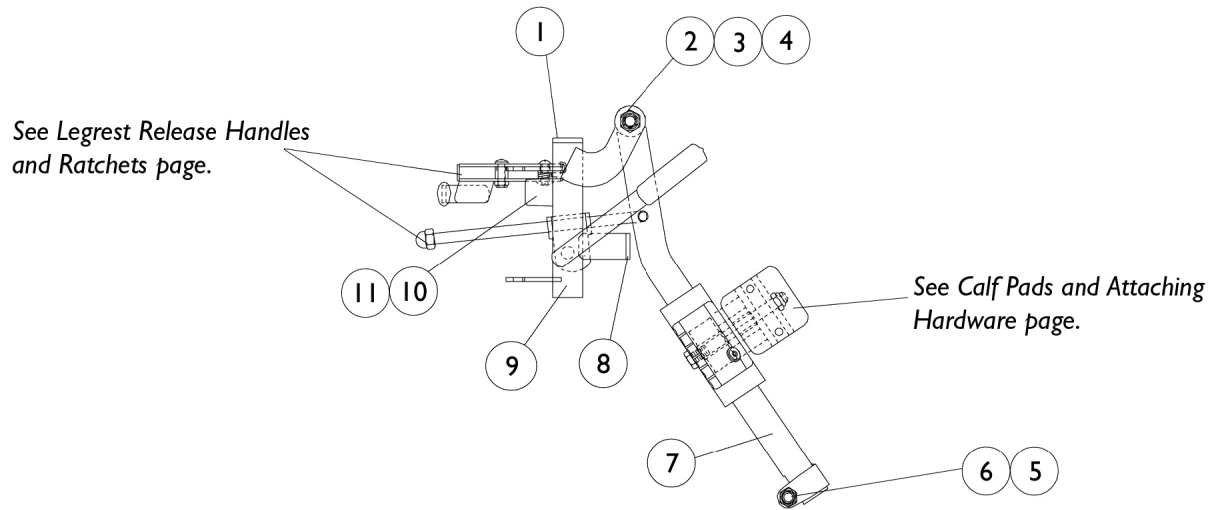

P904A Legrest Support Assembly (Pin Style) Color 14"-24" Wide Chairs

Item Number	Note	Part Number	Description	Quantity Per	
				Package	Assembly
1		1027095	Plug Button, Black (7/8")	1	1
2		11919X000-NLA	NLA - Screw, Slotted Truss Head (3/8-16 x 1-1/2")	1	1
3		1058636-NLA	NLA - Washer, Nylon (25/64 x 7/8 x 1/32")	1	2
4		40363X000	Hex Nut (3/8"-16)	1	1
5		7930330-NLA	NLA - Locknut (5/16-24)	25	3
6		1026030	Bolt, Lug (5/16-24 x 1-3/8")	1	1
7	A	8881048851	Tube, Elevating Adjustable Support, Color - Right	1	1
7	A	8881048852	Tube, Elevating Adjustable Support, Color - Left	1	1
8		1027097	Plug Button, Black (3/4")	1	1
9	A	8881058664-NL A	NLA - Tube, Legrest Support, Color - Right	1	1
9	A	8881058665-NL A	NLA - Tube, Legrest Support, Color - Left	1	1
10		1022874	Bumper	1	1
11		1030979	Screw, Phillips Pan Head Tap (#10-32 x 3/4")	1	1
	A,B	8881058646-NL A	NLA - Legrest Support Assembly, Adult, Color - Right	1	1
	A,B	8881058647-NL A	NLA - Legrest Support Assembly, Adult, Color - Left	1	1

NOTE: A - Specify frame color when ordering. See page titled "Frame Finishes and Touch-Up Paints".
B - Not Shown