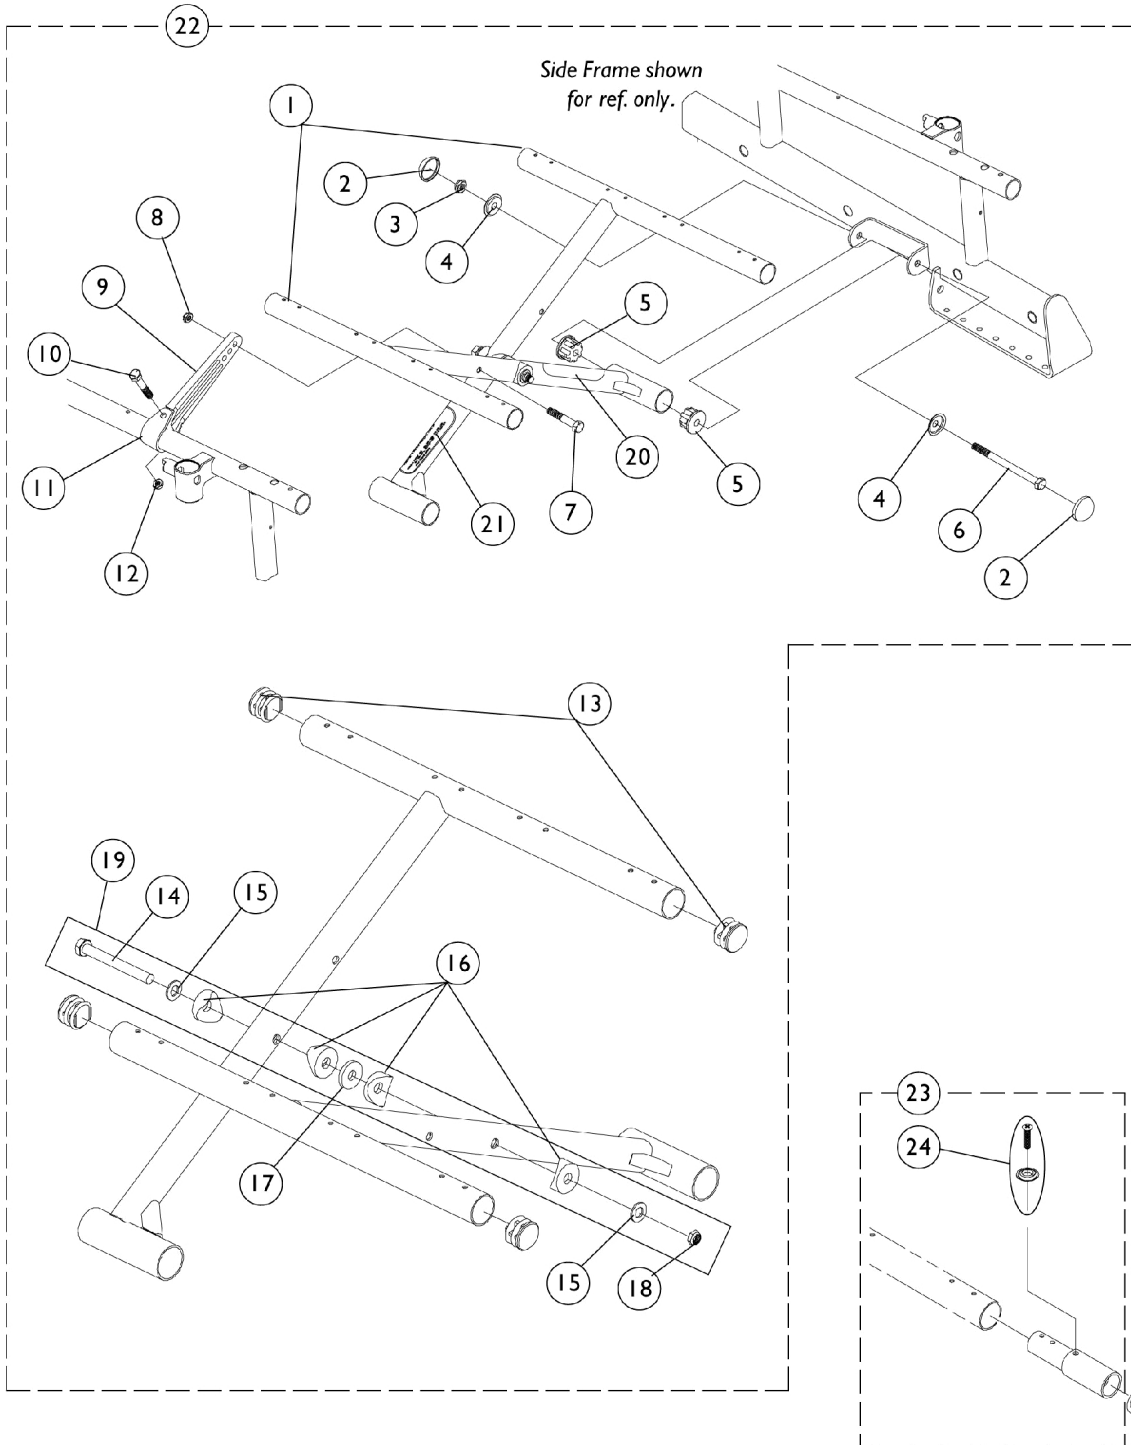

Crossbraces, Seat Extensions & Hardware

Sling Seat

Crossbraces, Seat Extensions & Hardware Sling Seat

Item Number	Note	Part Number	Description	Quantity Per	
				Package	Assembly
1	A	1080244-NLA	NLA - Crossbrace Assembly, Black - Right (16" W)	1	2
1	A	1080245-NLA	NLA - Crossbrace Assembly, Black - Left (16" W)	1	2
1	A	1080246-NLA	NLA - Crossbrace Assembly, Black - Right (18" W)	1	2
1	A	1080247-NLA	NLA - Crossbrace Assembly, Black - Left (18" W)	1	2
1	A	1080248-NLA	NLA - Crossbrace Assembly, Black - Right (20" W)	1	2
1	A	1080249-NLA	NLA - Crossbrace Assembly, Black - Left (20" W)	1	2
2		1028835-NLA	NLA - Cap, Hub, Black	1	4
3		7930363-NLA	NLA - Package, Locknut (5/16"-24)	25	1
4		1028491-NLA	NLA - Washer, Caplugs (11/32" I.D. x 1" O.D.)	1	4
5		1056708-NLA	NLA - Plug, Pivot Tube	1	4
6		1038179-NLA	NLA - Screw, Hex Head (5/16-24 x 4-1/4")	1	2
2-6	B,C	1057830-NLA	NLA - Hardware, Crossbrace Pivot Tube	2	1
7		1024793-NLA	NLA - Screw, Hex Head (1/4-20 x 1-3/4")	1	2
8		7930333	Locknut (1/4-20)	25	1
9		1057382-NLA	NLA - Link, Pivot, Hemi, Black (16 - 18" W)	1	2
9		1057383-NLA	NLA - Link, Pivot, Hemi, Black (19 - 20" W)	1	2
10		1030949	Screw, Hex Head (1/4-20 x 1-1/2")	1	2
11		1057828-NLA	NLA - Strap, Pivot Link	1	2
12		7930323-NLA	NLA - Package, Locknut (1/4-20)	25	1
13		1029501	Plug Button, Black (1")	1	4
14		1025705-NLA	NLA - Screw, Hex Head (5/16-24 x 3-1/4")	1	1
15		1025704	Washer, Flat (5/16 x 5/8 x 1/16")	1	2
16		1016263	Spacer, Coved (3/4 x 1 x 1/2")	1	4
17		7930313	Package, Washer, Nylon (5/16 x 7/8 x 1/8")	25	1
18		7930330-NLA	NLA - Locknut (5/16-24)	25	1
19	D	1086180-NLA	NLA - Hardware, Crossbrace Center Bolt Attaching	1	1
20		1035900	Decal, Transportation	1	1
21		1119281-NLA	NLA - Plate, Name, Patent Numbers	1	1
22	F,G	1080728-NLA	NLA - Hardware, Crossbrace	1	1
23	H	1058616-NLA	NLA - Kit, Seat Extension - 1" (Pair)	2	1
23	I	1058617	Kit, Seat Extension - 2" (Pair)	2	1
24		1026298	Package, Screw with Washer (#10 x 7/8") (Pair)	2	1
24		1076284	Screw w/ Washer (#10 x 7/8")	1	2
24	E	40163X003-NLA	NLA - Screw, Phillips Pan Head (#10 X 5/8")	1	2