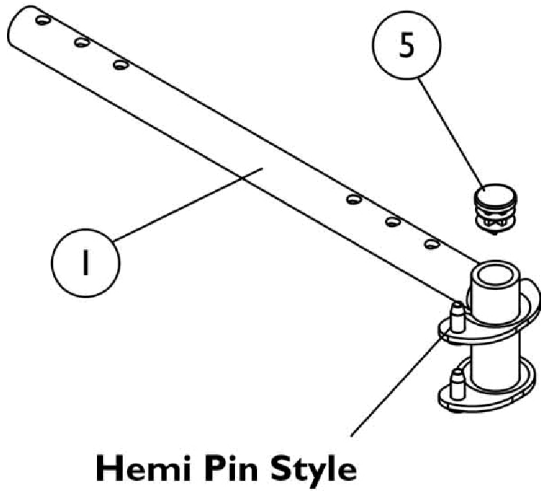

Front Rigging Hanger Assembly

Pin and Sector Style For Chairs with ASBA Seats (Before 7/5/05)

NOTE: Front Rigging Hangers and Seat Pans share the same mounting hardware, see Seat Pan and Mounting Hardware page for the illustration.

Item Number	Note	Part Number	Description	Quantity Per	
				Package	Assembly
1	A	1068435	Front Rigging Hanger Assembly w/ Sector Block, Black - Right (12 - 21" D)	1	1
1	A	1068436	Front Rigging Hanger Assembly w/ Sector Block, Black - Left (12 - 21" D)	1	1
1	A	1068437-NLA	NLA - Front Rigging Hanger Assembly w/ Sector Block, Black - Right (22" D)	1	1
1	A	1068438-NLA	NLA - Front Rigging Hanger Assembly w/ Sector Block, Black - Left (22" D)	1	1
1		1114766	Front Rigging Hanger Assembly w/ Plug Button, Pin Style, Hemi, Black - Right (12 - 21" D)	1	1
1		1114767	Front Rigging Hanger Assembly w/ Plug Button, Pin Style, Hemi, Black - Left (12 - 21" D)	1	1
1		1132339-NLA	NLA - Front Rigging Hanger Assembly w/ Plug Button, Pin Style, Hemi, Black - Right (22" D)	1	1
1		1132340-NLA	NLA - Front Rigging Hanger Assembly w/ Plug Button, Pin Style, Hemi, Black - Left (22" D)	1	1
2	B	1054571	Kit, Sector Block - Right	1	1
2	B	1054572	Kit, Sector Block - Left	1	1
3		1026907	Washer (1/4 x 1/2 x 1/16")	1	1
4		1052957	Screw, Hex Head w/ Patch (1/4-20 x 2")	1	1
5		1027097	Plug Button, Black (3/4")	1	1
	C	1070459-NLA	NLA - Kit, Seat Pan Mounting Hardware	1	1
			Screw, Hex Head (1/4-20 x 1-5/8")	1	2
			Screw, Hex Head (1/4-20 x 1-1/2")	1	4
			NLA - Spacer (1/4 x 3/8 x 3/16")	1	4
			Locknut (1/4-20)	1	6

NOTE: A - Includes front rigging hanger and item 2
 B - Includes sector block assembly and items 3-4
 C - Not Shown. Front Rigging Hangers and Seat Pans share the same mounting hardware