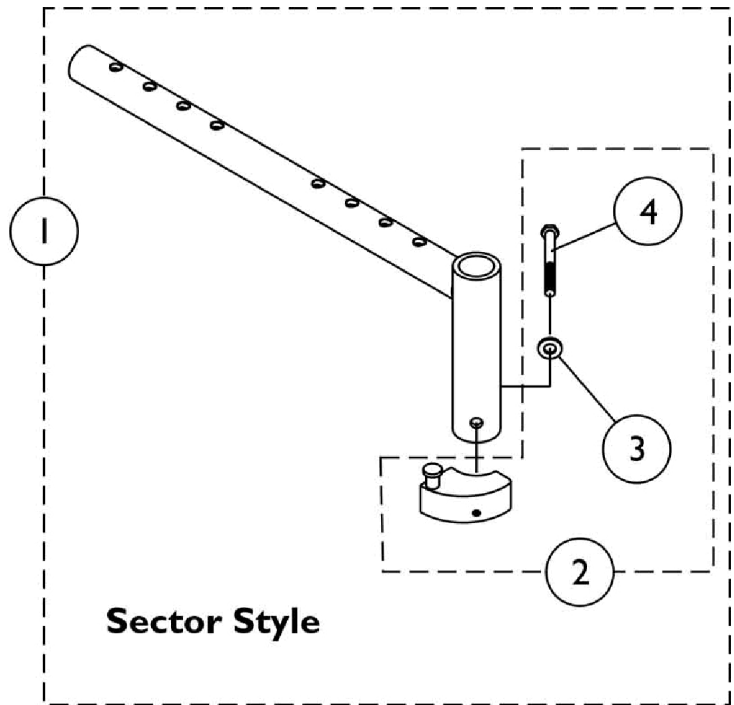

Front Rigging Hanger Assembly

Pin and Sector Style For Chairs with ASBA Seats (Before 7/5/05)

NOTE: Front Rigging Hangers and Seat Pans share the same mounting hardware, see Seat Pan and Mounting Hardware page for the illustration.

Item Number	Note	Part Number	Description	Quantity Per	
				Package	Assembly
1	A	1068435	Front Rigging Hanger Assembly w/ Sector Block, Black - Right (12 - 21" D)	1	1
1	A	1068436	Front Rigging Hanger Assembly w/ Sector Block, Black - Left (12 - 21" D)	1	1
1	A	1068437-NLA	NLA - Front Rigging Hanger Assembly w/ Sector Block, Black - Right (22" D)	1	1
1	A	1068438-NLA	NLA - Front Rigging Hanger Assembly w/ Sector Block, Black - Left (22" D)	1	1
1		1114766	Front Rigging Hanger Assembly w/ Plug Button, Pin Style, Hemi, Black - Right (12 - 21" D)	1	1
1		1114767	Front Rigging Hanger Assembly w/ Plug Button, Pin Style, Hemi, Black - Left (12 - 21" D)	1	1
1		1132339-NLA	NLA - Front Rigging Hanger Assembly w/ Plug Button, Pin Style, Hemi, Black - Right (22" D)	1	1
1		1132340-NLA	NLA - Front Rigging Hanger Assembly w/ Plug Button, Pin Style, Hemi, Black - Left (22" D)	1	1
2	B	1054571	Kit, Sector Block - Right	1	1
2	B	1054572	Kit, Sector Block - Left	1	1
3		1026907	Washer (1/4 x 1/2 x 1/16")	1	1
4		1052957	Screw, Hex Head w/ Patch (1/4-20 x 2")	1	1
5		1027097	Plug Button, Black (3/4")	1	1
	C	1070459-NLA	NLA - Kit, Seat Pan Mounting Hardware	1	1
			Screw, Hex Head (1/4-20 x 1-5/8")	1	2
			Screw, Hex Head (1/4-20 x 1-1/2")	1	4
			NLA - Spacer (1/4 x 3/8 x 3/16")	1	4
			Locknut (1/4-20)	1	6

NOTE: A - Includes front rigging hanger and item 2
 B - Includes sector block assembly and items 3-4
 C - Not Shown. Front Rigging Hangers and Seat Pans share the same mounting hardware