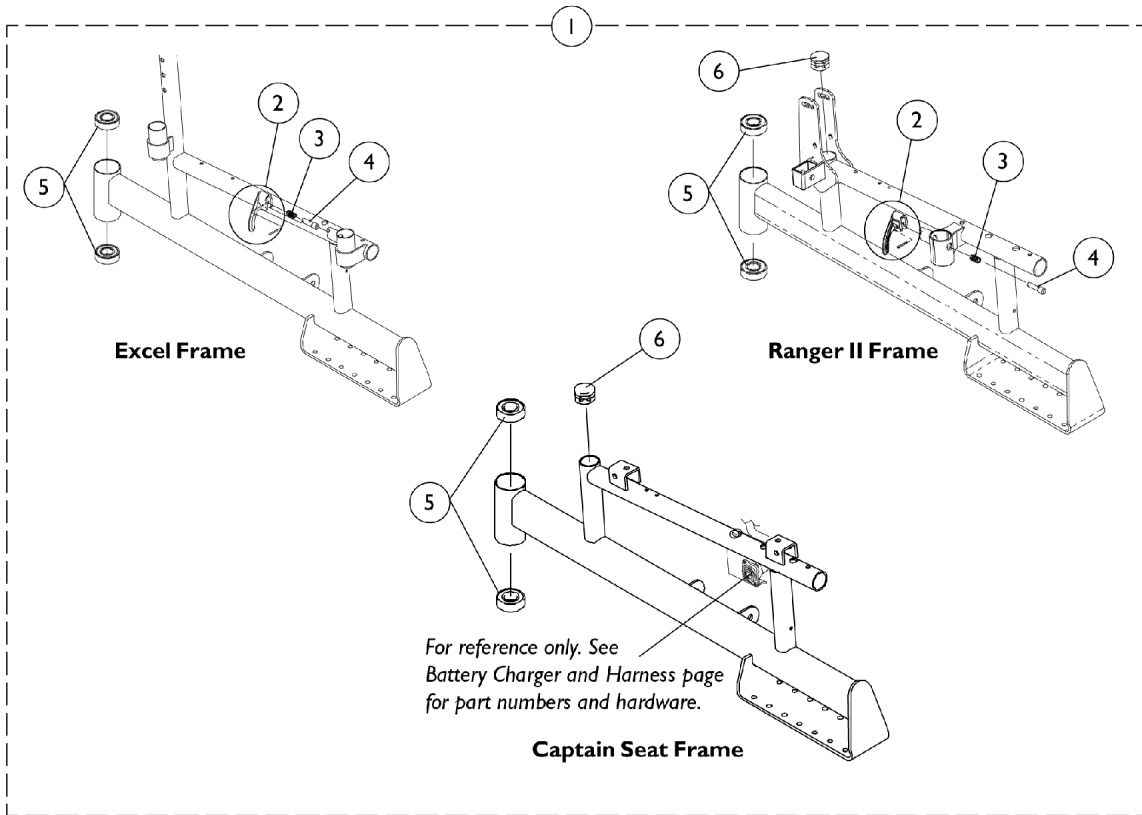

# Side Frames & Hardware

## Side Frames & Hardware

Item Number	Note	Part Number	Description	Quantity Per	
				Package	Assembly
1	A,B,C	8881080260-NL A	NLA - Frame, Side with Hardware, Color - Right	1	2
1	A,B,C	8881080261-NL A	NLA - Frame, Side with Hardware, Color - Left	1	2
1	A,B,D	8881080734-NL A	NLA - Frame, Side with Hardware, Color - Right	1	2
1	A,B,D	8881080735-NL A	NLA - Frame, Side with Hardware, Color - Left	1	2
1	A,B,E	8881085258-NL A	NLA - Frame, Side with Hardware, Color - Right	1	2
1	A,B,E	8881085259-NL A	NLA - Frame, Side with Hardware, Color - Left	1	2
2		1090768	Kit, Lock Handle w/Rivets (Pair)	2	1
3		47471X074	Spring, Arm Lock	1	2
4		1028594	Pin, Arm Lock, Black	1	2
5		40117X006	Bearing (5/8")	1	4
6		1029501	Plug Button, Black (1")	1	2
7		1085124-NLA	NLA - Screw, Socket Flat Head (#10-32 x 1-3/4")	1	4
8		1007541	Clamp, Seat	1	4
9		7930304-NLA	NLA - Screw, Socket Head (1/4-20 x 1-1/4")	25	1
10		1060099-NLA	NLA - Hanger, Front Rigging, Black - Right	1	2
10		1060100-NLA	NLA - Hanger, Front Rigging, Black - Left	1	2
11		1027097	Plug Button, Black (3/4")	1	2
12		1025731	Locknut (#10-32)	1	3
13		7930333	Locknut (1/4-20)	25	1
14		1068039	Pin, Pull	1	2
15		1085134-NLA	NLA - Screw, Socket Flat Head (#10-32 x 1-5/8")	1	2
<p>NOTE: A - Specify frame color when ordering. See page titled, "Frame Finishes, Touch-Up Paint and Upholstery Options."            B - Decals not included with frames. See page titled, "Packaging, Literature and Decals."            C - Ranger II.            D - Excel.            E - Captain Seat.</p>					