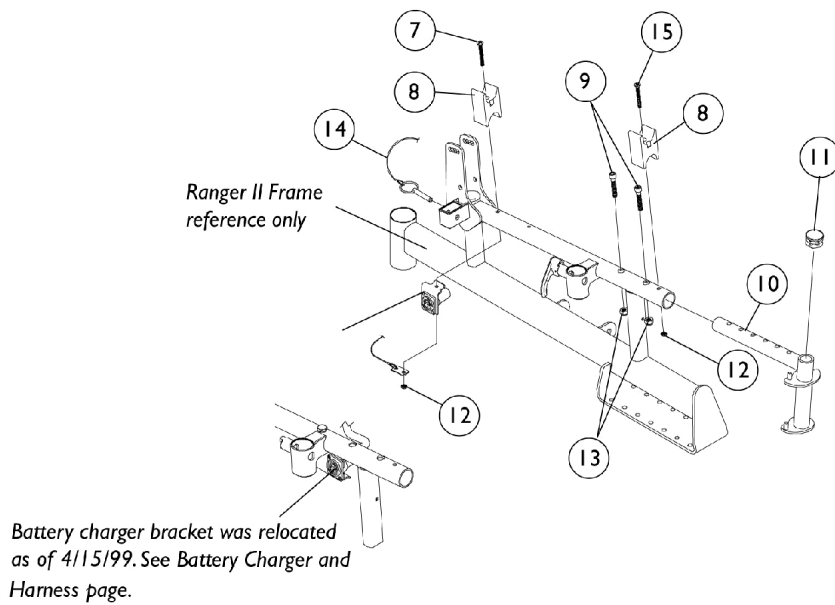

## Side Frames & Hardware

Item Number	Note	Part Number	Description	Quantity Per	
				Package	Assembly
1	A,B,C	8881080260-NL A	NLA - Frame, Side with Hardware, Color - Right	1	2
1	A,B,C	8881080261-NL A	NLA - Frame, Side with Hardware, Color - Left	1	2
1	A,B,D	8881080734-NL A	NLA - Frame, Side with Hardware, Color - Right	1	2
1	A,B,D	8881080735-NL A	NLA - Frame, Side with Hardware, Color - Left	1	2
1	A,B,E	8881085258-NL A	NLA - Frame, Side with Hardware, Color - Right	1	2
1	A,B,E	8881085259-NL A	NLA - Frame, Side with Hardware, Color - Left	1	2
2		1090768	Kit, Lock Handle w/Rivets (Pair)	2	1
3		47471X074	Spring, Arm Lock	1	2
4		1028594	Pin, Arm Lock, Black	1	2
5		40117X006	Bearing (5/8")	1	4
6		1029501	Plug Button, Black (1")	1	2
7		1085124-NLA	NLA - Screw, Socket Flat Head (#10-32 x 1-3/4")	1	4
8		1007541	Clamp, Seat	1	4
9		7930304-NLA	NLA - Screw, Socket Head (1/4-20 x 1-1/4")	25	1
10		1060099-NLA	NLA - Hanger, Front Rigging, Black - Right	1	2
10		1060100-NLA	NLA - Hanger, Front Rigging, Black - Left	1	2
11		1027097	Plug Button, Black (3/4")	1	2
12		1025731	Locknut (#10-32)	1	3
13		7930333	Locknut (1/4-20)	25	1
14		1068039	Pin, Pull	1	2
15		1085134-NLA	NLA - Screw, Socket Flat Head (#10-32 x 1-5/8")	1	2
<p>NOTE: A - Specify frame color when ordering. See page titled, "Frame Finishes, Touch-Up Paint and Upholstery Options."            B - Decals not included with frames. See page titled, "Packaging, Literature and Decals."            C - Ranger II.            D - Excel.            E - Captain Seat.</p>					