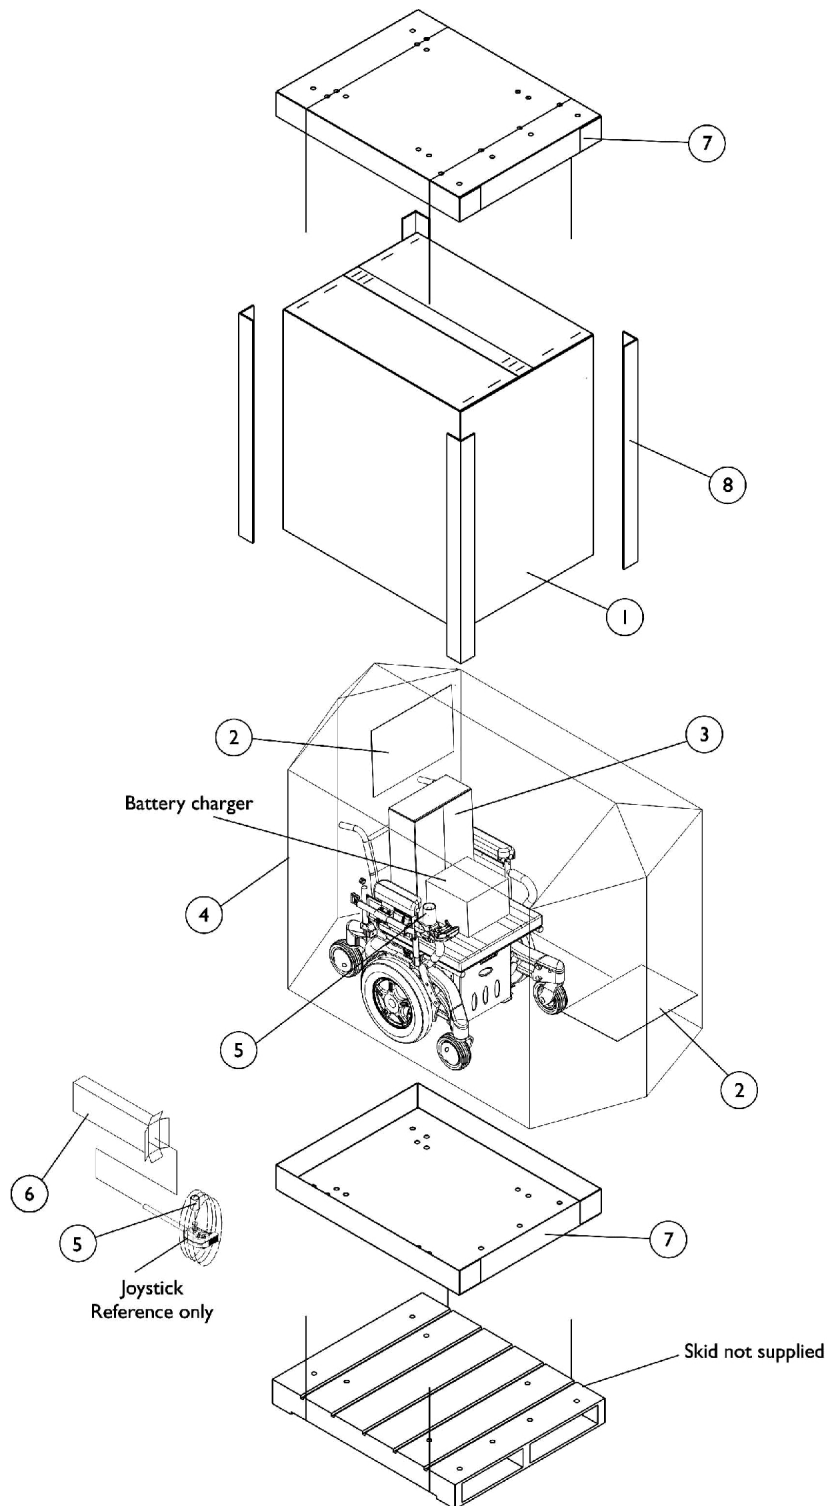

## Packaging, Literature and Decals

Item Number	Note	Part Number	Description	Quantity Per	
				Package	Assembly
1	A	1030365	Carton, Cover	1	1
1	B	1030364	Carton, Cover	1	1
1	C	1031682	Carton, Cover	1	1
1	D	1036028	Carton, Cover	1	1
2		40131X161	Insert, Plain Pad	1	2
3		40131X011-NLA	NLA - Carton, Front Riggings	1	1
4		1015592	Bag, Poly (72" L x 35" W x 19" D)	1	1
5		1043198-NLA	NLA - Tube, Paper	1	1
6	J	1012001-NLA	NLA - Carton, Joystick	1	1
7	E	1030362	Carton, Tray	1	2
7	F	1036027	Carton, Tray	1	2
8	E	1115174	Carton, Corner Reinforcement	1	4
8	C	1129589-NLA	Carton, Corner Reinforcement	1	4
8	F	1129590-NLA	Carton, Corner Reinforcement	1	4
	G	00077X031-NLA	NLA - Warranty Card	1	1
	G	1114809-NLA	NLA - Owner's Manual, TDX w/ MK5 Electronics	1	1
	G	1143150-NLA	NLA - Owner's Manual, TDX Base w/ MK6i Electronics	1	1
	G,H	1117207-NLA	NLA - Decal, TDX 3, Yellow	1	2
	G,H,I	1144624	Decal, TDX 3, Black	1	2
	G,H	1146484-NLA	NLA - Decal, TDX 3 SE, Yellow	1	2
	G,H,I	1146485-NLA	NLA - Decal, TDX 3 SE, Black	1	2
	G,H	1117206-NLA	NLA - Decal, TDX 4, Yellow	1	2
	G,H,I	1144623	Decal, TDX 4, Black	1	2
	G,H	1117205-NLA	NLA - Decal, TDX 5, Yellow	1	2
	G,H,I	1144622	Decal, TDX 5, Black	1	2
<p>NOTE: A - Base only and all A.S.B.A. seat only models            B - 12" Wide - 20" Wide A.S.B.A. seat with base models            C - 16" Wide - 20" Wide A.S.B.A. seat with base models with medium and tall seat-to-floor heights            D - 21" Wide - 24" Wide A.S.B.A. seat with base models            E - 12" Wide - 20" Wide A.S.B.A. seat with base and base only models            F - 21" Wide - 24" Wide A.S.B.A. seat with base models            G - Not Shown            H - Model Decal attaches to the walking beam assembly            I - Black Decal is used whenever frame color 30P, Sunny Yellow is ordered.            J - Can use Item #3 part number 40131X011 for a Joystick also.</p>					
When adjusting or replacing parts, please refer to your Owner's Manual for assistance.					