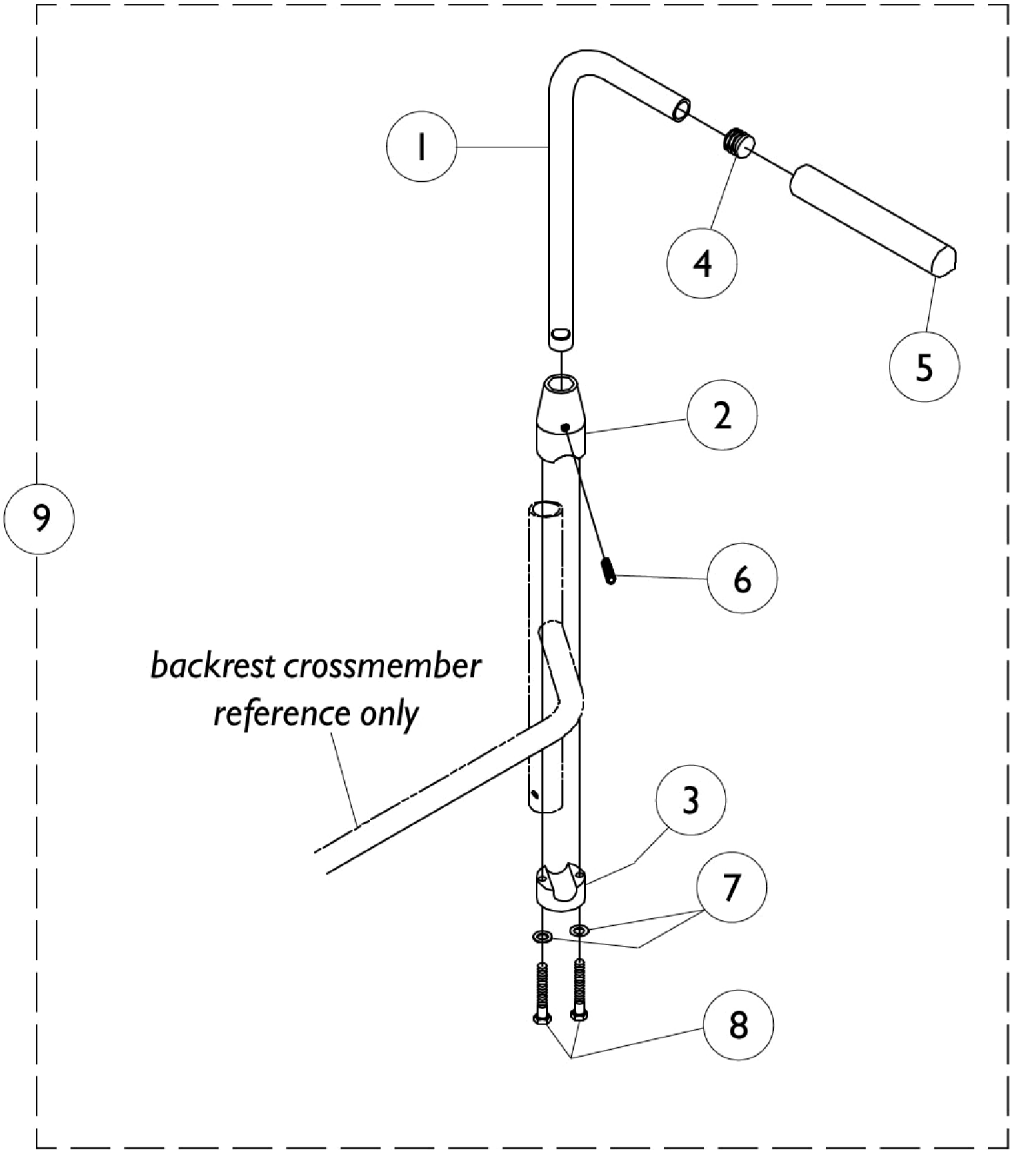

Bolt On Push Handles

Bolt On Push Handles

Item Number	Note	Part Number	Description	Quantity Per	
				Package	Assembly
1		1032209-NLA	NLA - Handle, Push, Black - Right	1	1
1		1032210-NLA	NLA - Handle, Push, Black - Left	1	1
2		1032211-NLA	NLA - Clamp, Threaded, Top	1	1
3		1032212-NLA	NLA - Clamp, Non-Threaded, Bottom	1	1
4		1027097	Plug Button, Black (3/4")	1	1
5		1028431-NLA	NLA - Grip, Foam, Black (5")	1	1
6		1032217-NLA	NLA - Screw, Set Flat Point (1/4-20 x 1")	1	1
7		1026907	Washer (1/4 x 1/2 x 1/16")	1	2
8		1025713-NLA	NLA - Screw, Hex Head (1/4-20 x 1")	1	2
9		1032213-NLA	NLA - Push Handle Assembly w/ Hardware, Bolt On (Pair)	2	1