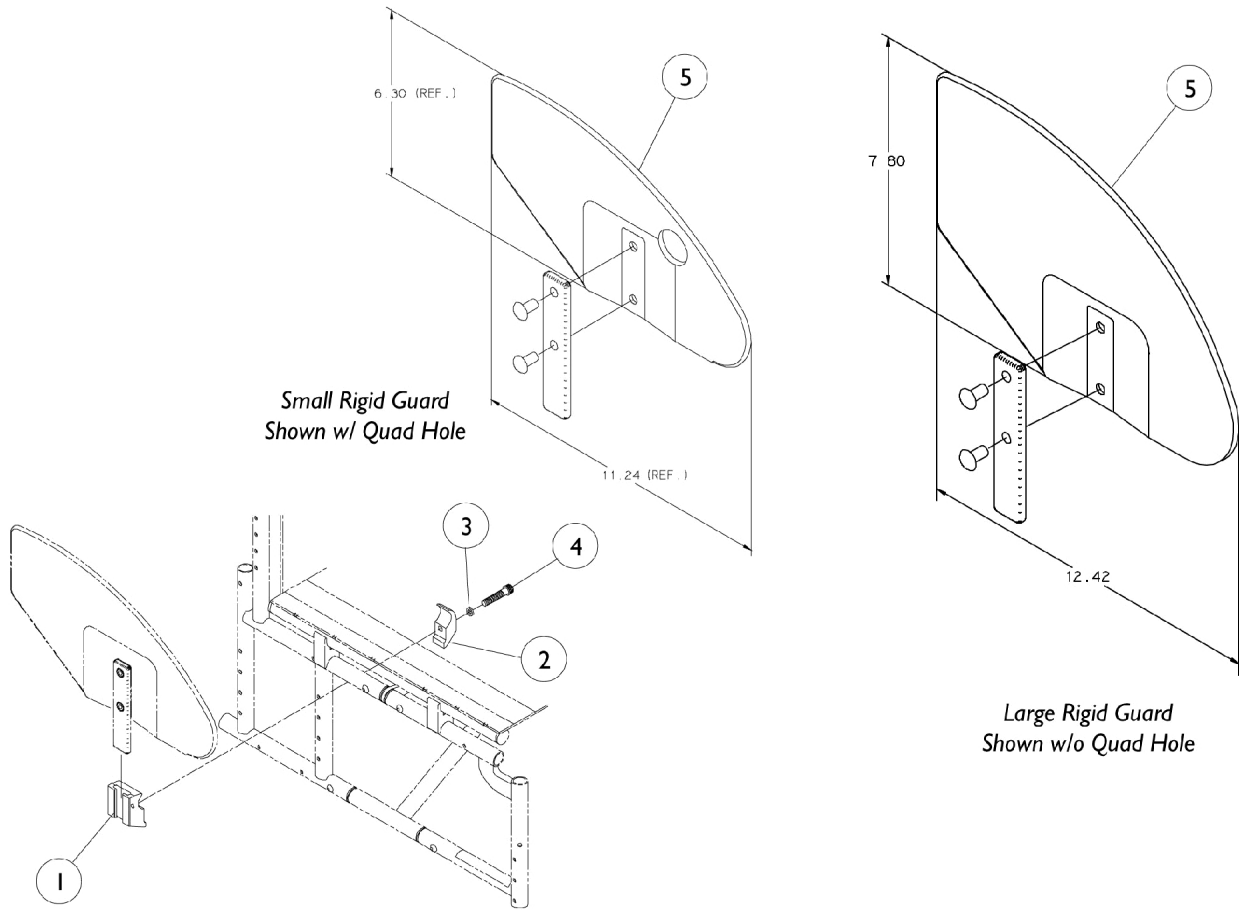

Rigid Side Guards

Rigid Side Guards

Item Number	Note	Part Number	Description	Quantity Per	
				Package	Assembly
1		1032249	Clamp, Half, Threaded	1	1
2		1018692-NLA	NLA - Clamp, Half, Non-Threaded	1	1
3		1013971	Washer, Nylon (1/4 x 7/16 x 5/64")	1	1
4		1003545	Screw, Socket Head (1/4-20 x 1-1/4")	1	1
5		1036346	Guard, Side, Small w/o Quad Hole - Right (6-1/4" H x 11-1/4" D)	1	1
5		1036347	Guard, Side, Small w/o Quad Hole - Left (6-1/4" H x 11-1/4" D)	1	1
5		1036407	Guard, Side, Small w/ Quad Hole - Right (6-1/4" H x 11-1/4" D)	1	1
5		1036408	Guard, Side, Small w/ Quad Hole - Left (6-1/4" H x 11-1/4" D)	1	1
5		1036344	Guard, Side, Large w/o Quad Hole - Right (7-3/4" H x 12-3/8" D)	1	1
5		1036345	Guard, Side, Large w/o Quad Hole - Left (7-3/4" H x 12-3/8" D)	1	1
5		1036405	Guard, Side, Large w/ Quad Hole - Right (7-3/4" H x 12-3/8" D)	1	1
5		1036406	Guard, Side, Large w/ Quad Hole - Left (7-3/4" H x 12-3/8" D)	1	1
	A,B	1036342	Kit, Side Guard Hardware (Pair)	2	1

NOTE: A - Not Shown
B - Consists of items 1-4