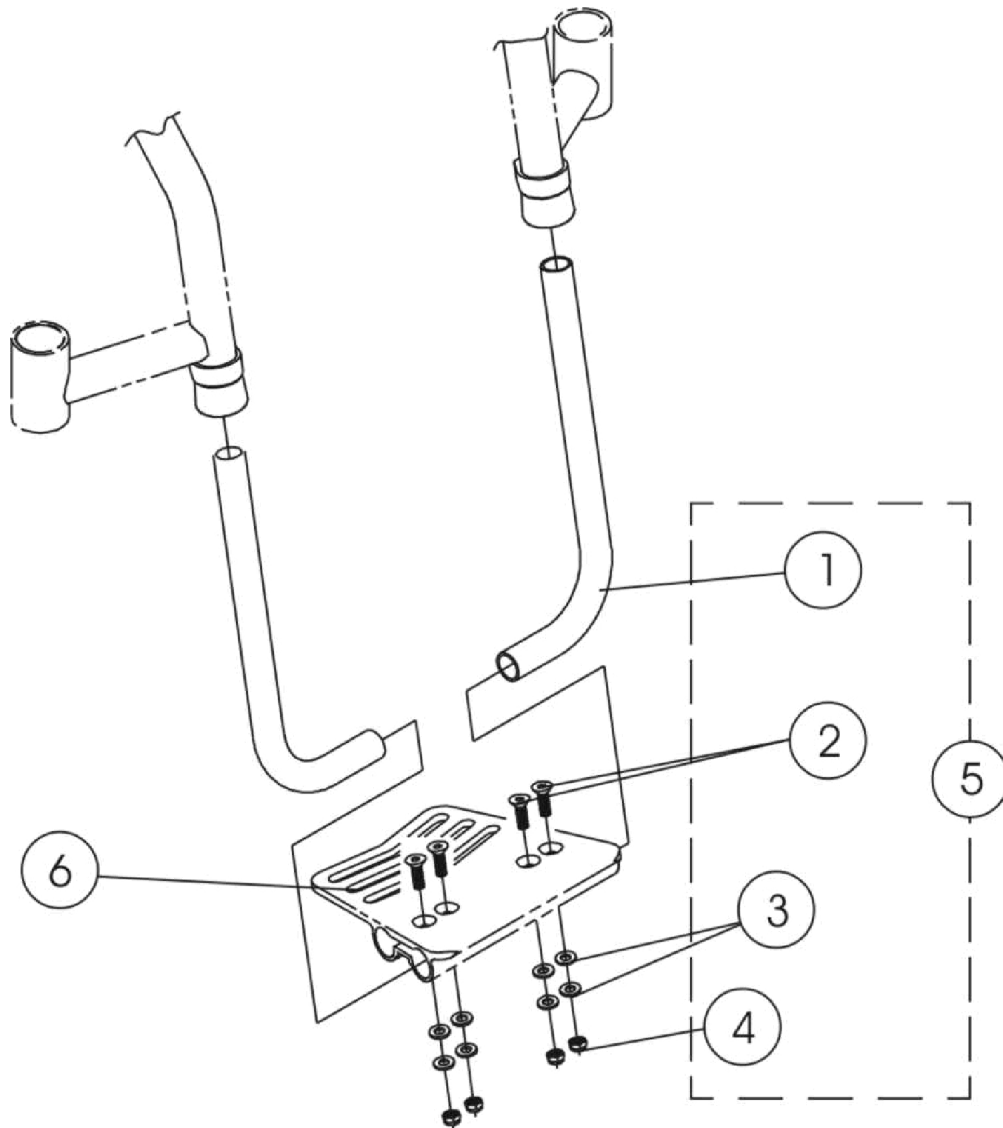

# One Piece Adjustable Angle Footplate

## One Piece Adjustable Angle Footplate

Item Number	Note	Part Number	Description	Quantity Per	
				Package	Assembly
1	A	1046409-NLA	NLA - Tube, Support, Footplate, Black	1	2
1	B	1056296-NLA	NLA - Support Tube, Footplate	1	2
2		1046421-NLA	NLA - Screw, Socket Flat Head (1/4-28 x 1")	1	4
3		1013971	Washer, Nylon (1/4 x 7/16 x 5/64")	1	8
4		1025765	Locknut (1/4-28)	1	4
5	A	1046420-NLA	NLA - Hardware, Footplate Mounting	1	1
5	B	1058667-NLA	NLA - Hardware, Footplate Mounting	1	1
6		See Chart	#6 One Piece Adjustable Angle Footplate	1	1

NOTE: A - Tapered Front  
B - "V" Front

### #6 One Piece Adjustable Angle Footplate

Front Frame Type	14" Wide	15" Wide	16" Wide	17" Wide	18" Wide	19" Wide	20" Wide
Tapered	1046461-NLA	1046462	1046463-NLA	1046464-NLA	1046465-NLA	1046466	1046466
"V" Front	1046462	1046463-NLA	1046464-NLA	1046465-NLA	1046466	1046466	1046466