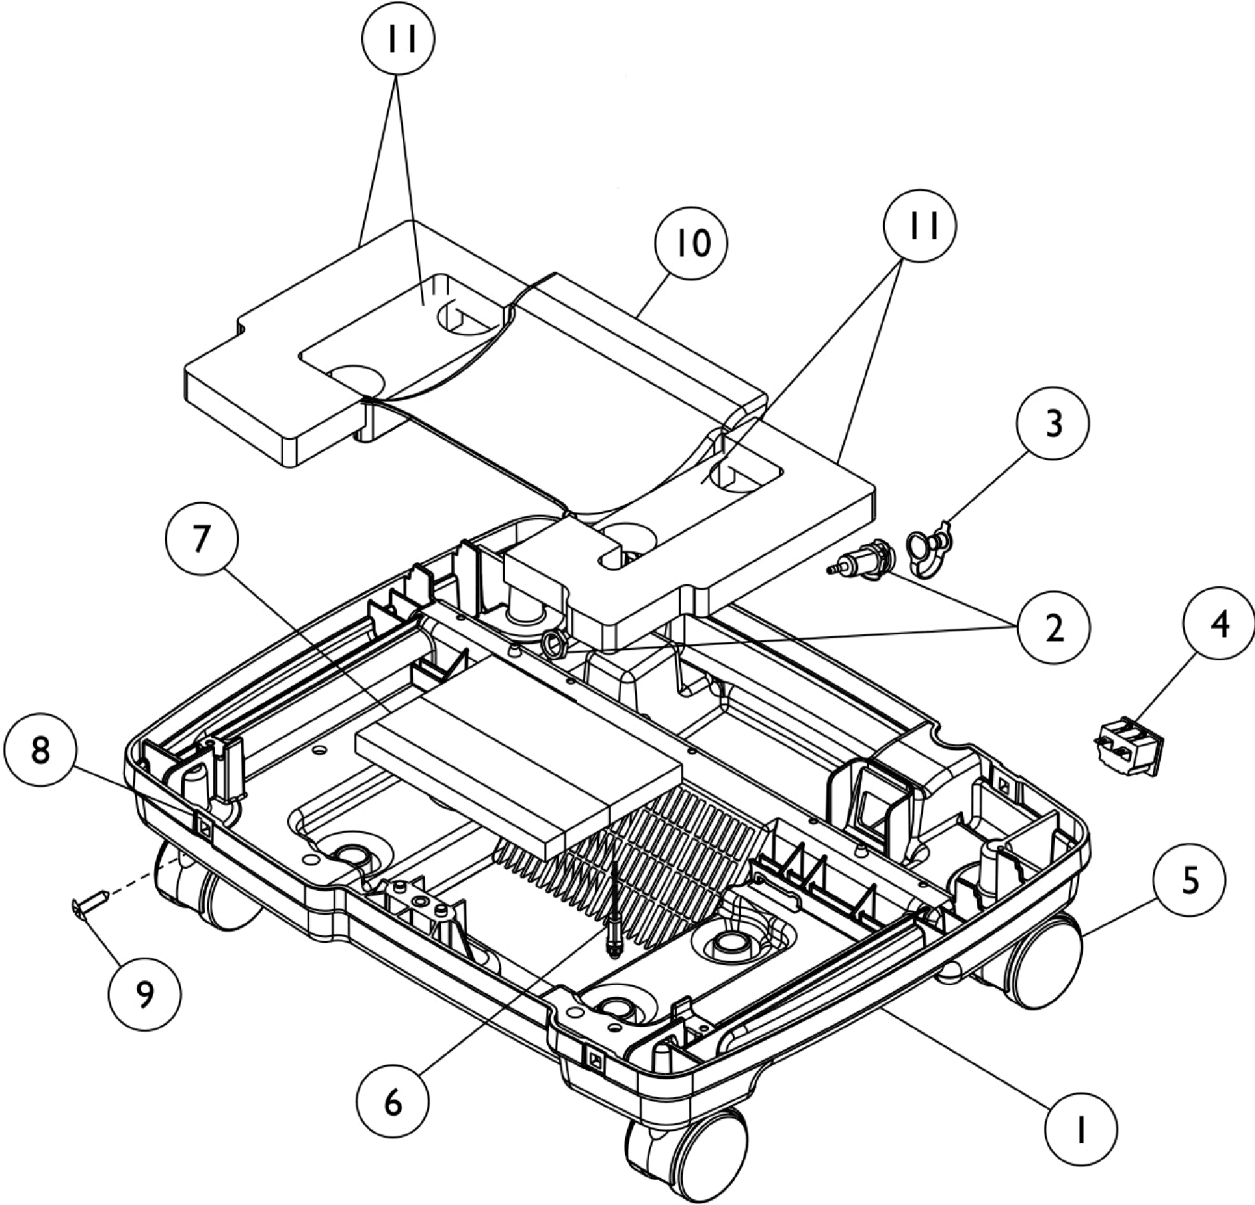

Shroud - Bottom

Shroud - Bottom

Item Number	Note	Part Number	Description	Quantity Per	
				Package	Assembly
1	C	1108804-NLA	NLA - Base, Compressor, Maroon	1	1
1	C	1134174-NLA	NLA - Tech Only - Base, Compressor, Black	1	1
2		1104151	Fitting, Hose Barb with Nut (1/8")	1	1
3		1108211	Cap, End, Dust, Green	1	1
4		1105515-NLA	NLA - Tech Only - Module, Inlet (15A/ 250 VAC)	1	1
5		1110426	Caster Assembly (2")	1	4
6		2000576	Stand-Off, Twist-Lok (1/2")	1	1
7		1137257-NLA	NLA - Tech Only - Foam, Base - AWQ	1	1
8		2002360-NLA	NLA - Grommet, Plastic	1	4
8		2000360	Grommet, Plastic	1	4
9		2000508	Screw, Phillips Truss Head Self Tap (#8-32 x 5/8")	1	4
10		1136948-NLA	NLA - Exhaust, Baffle, Plastic	1	1
11	B	1119595-NLA	NLA - Tech Only - Kit, Foam Base	1	1
12	A	1131308-NLA	NLA - Tech Only - Cord, Power, Continental Europe	1	1
12	A	1062794-NLA	NLA - Cord, Power - Argentina, Australia, Peoples Republic of China and New Zealand	1	1
12	A	1062793-NLA	NLA - Cord, Power - Hong Kong, Singapore and Vietnam	1	1
12	A	1071398	Cord, Power - Israel	1	1
12	A	1102634	Cord, Power - India	1	1

NOTE: A - Select Line Cord desired.
 B - Kit includes Right Inner, Right Outer and Left Outer Base Foam.
 C - Base color has changed to black after 5/10/07.