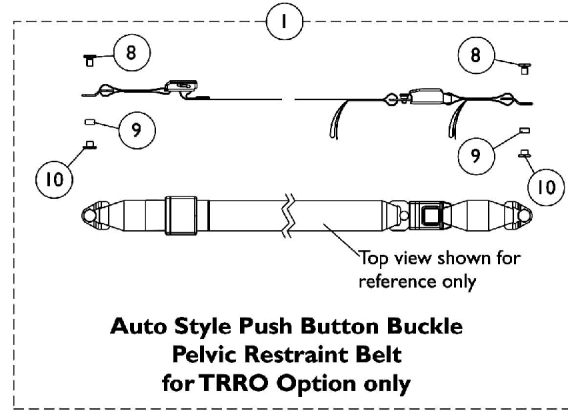

**Positioning Straps
(For ASBA and ADJASBA Seating
without TRRO Option)**

**Auto Style Push Button Buckle
Pelvic Restraint Belt
for TRRO Option only**

**Pelvic Restraint Belt Mounting Location
(For ADJASBA Seating w/ TRRO Option)**

Item Number	Note	Part Number	Description	Quantity Per	
				Package	Assembly
1		See Chart	#1 Positioning Straps	1	1
1	C	See Chart	#1 Pelvic Restraint Belt For TRRO Option Only	1	1
2		1037610	Screw, Hex Head (1/4-20 x 1-5/8")	1	2
3		1025736	Locknut (1/4-20)	1	2
4	A	1124385	Kit, Seat Positioning Strap Mounting Hardware (both LT & RT sides)	1	1
5			Screw, Hex Head w/ Patch (1/4-20 x 3/4")	1	2
6			Washer (1/4 x 1/2 x 1/16")	1	2
7			Locknut (1/4-20)	1	2
8		1134055-NLA	NLA - Screw, Hex Head (3/8-24 x 5/8")	1	2
9		1134054-NLA	NLA - Bushing, Nylon (1/2 x 9/16 x 9/32")	1	2
10		1134056-NLA	NLA - Nut, Barrel (3/8-24)	1	2
	B	40176X010-NLA	NLA - Pump, Tire	1	1

#1 Pelvic Restraint Belt For TRRO Option Only

Description	12"-16" Wide	16"-24" Wide
Auto Style Push Button	1134475-NLA NLA - Belt, Pelvic Restraint w/ Auto Style Push Button Buckle (Bushing Hole to Bushing Hole Length 37")	1134476 Belt, Pelvic Restraint w/ Auto Style Push Button Buckle (Bushing Hole to Bushing Hole Length 55") See Note(s) A