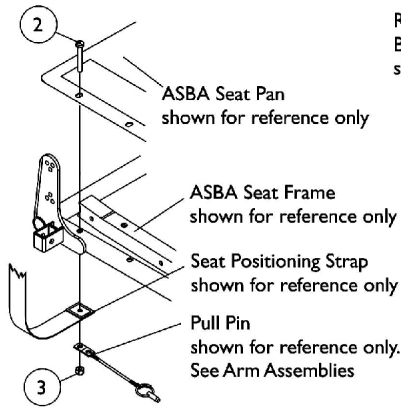

Miscellaneous Accessories

NOTE: Chest Positioning Straps share the same hardware that attaches a Back Upholstery

Auto Style Push Button Buckle

Airline Style Buckle Positioning Strap

Hook and Loop Style Buckle Positioning Strap

**Positioning Straps
(For ASBA and ADJASBA Seating
without TRRO Option)**

**Auto Style Push Button Buckle
Pelvic Restraint Belt
for TRRO Option only**

**Pelvic Restraint Belt Mounting Location
(For ADJASBA Seating w/ TRRO Option)**

Item Number	Note	Part Number	Description	Quantity Per	
				Package	Assembly
1		See Chart	#1 Positioning Straps	1	1
1	C	See Chart	#1 Pelvic Restraint Belt For TRRO Option Only	1	1
2		1037610	Screw, Hex Head (1/4-20 x 1-5/8")	1	2
3		1025736	Locknut (1/4-20)	1	2
4	A	1124385	Kit, Seat Positioning Strap Mounting Hardware (both LT & RT sides)	1	1
5			Screw, Hex Head w/ Patch (1/4-20 x 3/4")	1	2
6			Washer (1/4 x 1/2 x 1/16")	1	2
7			Locknut (1/4-20)	1	2
8		1134055-NLA	NLA - Screw, Hex Head (3/8-24 x 5/8")	1	2
9		1134054-NLA	NLA - Bushing, Nylon (1/2 x 9/16 x 9/32")	1	2
10		1134056-NLA	NLA - Nut, Barrel (3/8-24)	1	2
	B	40176X010-NLA	NLA - Pump, Tire	1	1

#1 Pelvic Restraint Belt For TRRO Option Only

Description	12"-16" Wide	16"-24" Wide
Auto Style Push Button	1134475-NLA NLA - Belt, Pelvic Restraint w/ Auto Style Push Button Buckle (Bushing Hole to Bushing Hole Length 37")	1134476 Belt, Pelvic Restraint w/ Auto Style Push Button Buckle (Bushing Hole to Bushing Hole Length 55") See Note(s) A