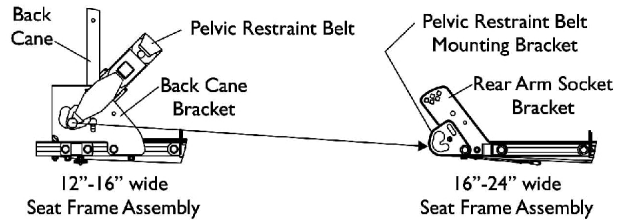

**Positioning Straps
(For ASBA and ADJASBA Seating
without TRRO Option)**

**Auto Style Push Button Buckle
Pelvic Restraint Belt
for TRRO Option only**

**Pelvic Restraint Belt Mounting Location
(For ADJASBA Seating w/ TRRO Option)**

#1 Pelvic Restraint Belt For TRRO Option Only

Description	12"-16" Wide	16"-24" Wide
Auto Style Push Button	1134475-NLA NLA - Belt, Pelvic Restraint w/ Auto Style Push Button Buckle (Bushing Hole to Bushing Hole Length 37")	1134476 Belt, Pelvic Restraint w/ Auto Style Push Button Buckle (Bushing Hole to Bushing Hole Length 55") See Note(s) A