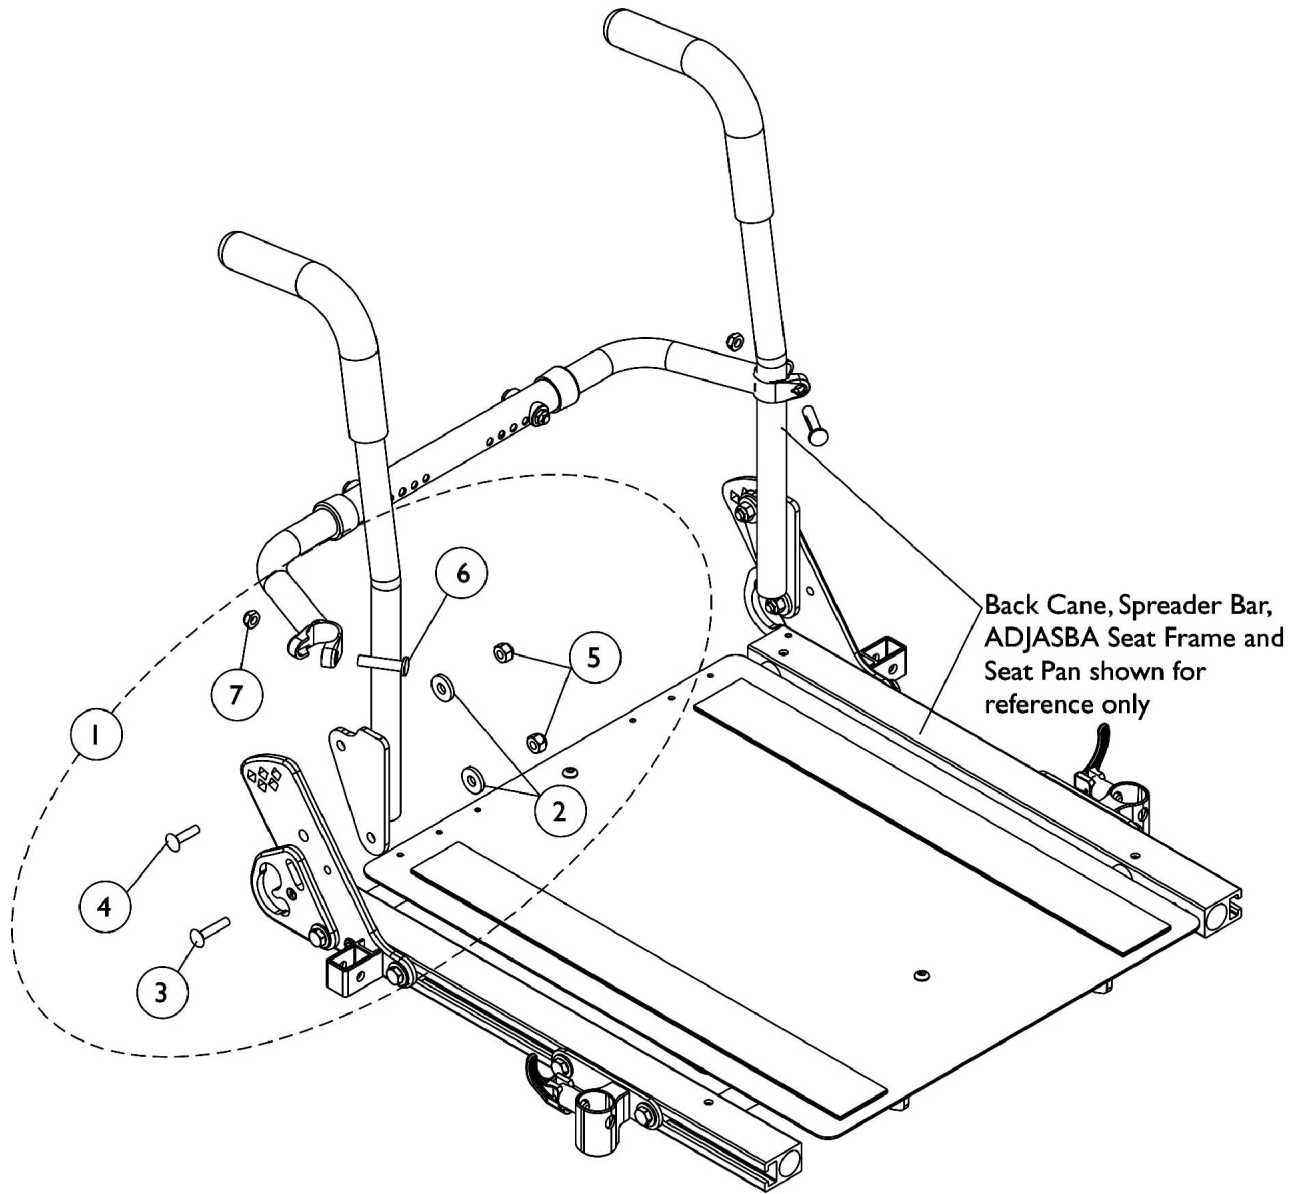

# Back Cane Attaching Hardware

For ADJASBA Seats (16"-24" Wide) with TRRO Option

## Back Cane Attaching Hardware

### For ADJASBA Seats (16"-24" Wide) with TRRO Option

Item Number	Note	Part Number	Description	Quantity Per	
				Package	Assembly
1		1137234-NLA	NLA - Kit, Back Cane Mounting Hardware For TRRO Option (Pair)	2	1
2			Washer, Flat (21/64 x 53/64 x 7/64")	1	4
3			Bolt, Round Head Square Neck (5/16-18 x 1-1/4")	1	2
4			Bolt, Round Head Square Neck (5/16-18 x 1")	1	2
5			Locknut (5/16-18)	1	4
6			Screw w/ Lug (5/16-24 x 1-3/8")	1	2
7			Locknut (5/16-24)	1	2