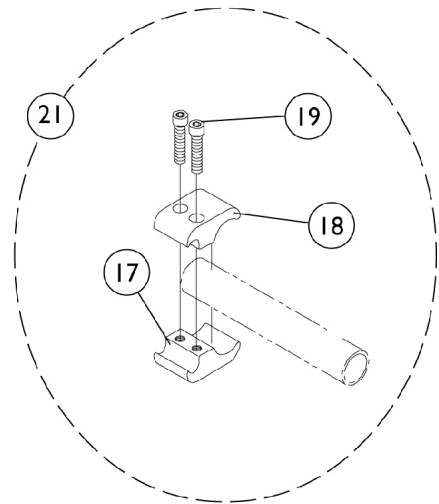

# High Mount Wheel Lock

## Pull To Lock

## High Mount Wheel Lock Pull To Lock

Item Number	Note	Part Number	Description	Quantity Per	
				Package	Assembly
1		1028399-NLA	NLA - Strap, Wheel Lock	1	1
2		1025765	Locknut (1/4-28)	1	4
3		1020363-NLA	NLA - Spacer (1/4 x 1/2 x 1/2")	1	1
4		1026103	Washer, Nylon (1/4 x 1/2 x 1/32")	1	5
5		1055346-NLA	NLA - Screw, Hex Head (1/4-28 x 3/4")	1	1
6		1055305-NLA	NLA - Screw, Socket Button Head (1/4-28 x 3/4")	1	2
7		1028411-NLA	NLA - Spacer (1/4 x 1/2 x 5/32")	1	1
8		1018733-NLA	NLA - Link, Stop, Black	1	1
9		1006490	Tip, Plastic, Black	1	2
10		1031780-NLA	NLA - Handle, Pull/ Lock, Black - Right	1	1
10		1031781-NLA	NLA - Handle, Pull/ Lock, Black - Left	1	1
11		1029416-NLA	NLA - Decal, Black Lettering - Super Pro-T	1	1
12		1029420-NLA	NLA - Shoe, Wheel Lock	1	1
13		1055304	Screw, Socket Button Head (1/4-28 x 5/8")	1	1
14		1059284-NLA	NLA - Screw, Socket Button Head (1/4-28 x 1-1/4")	1	1
15		1026108	Lockwasher (1/4 x 15/32 x 1/64")	1	2
16		1026907	Washer (1/4 x 1/2 x 1/16")	1	1
17		1026096-NLA	NLA - Clamp, Wheel Lock, Threaded (1")	1	1
18		1026097-NLA	NLA - Clamp, Wheel Lock, Non-Threaded (1")	1	1
19		1027268	Screw, Allen Head (1/4-20 x 1")	1	2
20	A	1058941-NLA	NLA - Wheel Lock Assembly, Pull to Lock - Right	1	1
20	A	1058942-NLA	NLA - Wheel Lock Assembly, Pull to Lock - Left	1	1
21	B	1039344	Kit, Wheel Lock Attaching Hardware (1" tubing)	1	1
			NLA - Clamp, Wheel Lock, Threaded (1")	1	2
			NLA - Clamp, Wheel Lock, Non-Threaded (1")	1	2
			Screw, Allen Head (1/4-20 x 1")	1	4