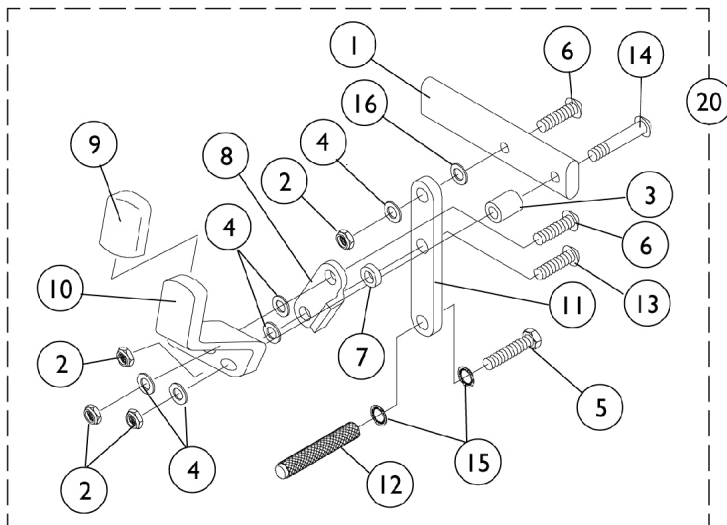

# High Mount Wheel Lock

## Pull To Lock

## High Mount Wheel Lock Pull To Lock

Item Number	Note	Part Number	Description	Quantity Per	
				Package	Assembly
1		1028399-NLA	NLA - Strap, Wheel Lock	1	1
2		1025765	Locknut (1/4-28)	1	4
3		1020363-NLA	NLA - Spacer (1/4 x 1/2 x 1/2")	1	1
4		1026103	Washer, Nylon (1/4 x 1/2 x 1/32")	1	5
5		1055346-NLA	NLA - Screw, Hex Head (1/4-28 x 3/4")	1	1
6		1055305-NLA	NLA - Screw, Socket Button Head (1/4-28 x 3/4")	1	2
7		1028411-NLA	NLA - Spacer (1/4 x 1/2 x 5/32")	1	1
8		1018733-NLA	NLA - Link, Stop, Black	1	1
9		1006490	Tip, Plastic, Black	1	2
10		1031780-NLA	NLA - Handle, Pull/ Lock, Black - Right	1	1
10		1031781-NLA	NLA - Handle, Pull/ Lock, Black - Left	1	1
11		1029416-NLA	NLA - Decal, Black Lettering - Super Pro-T	1	1
12		1029420-NLA	NLA - Shoe, Wheel Lock	1	1
13		1055304	Screw, Socket Button Head (1/4-28 x 5/8")	1	1
14		1059284-NLA	NLA - Screw, Socket Button Head (1/4-28 x 1-1/4")	1	1
15		1026108	Lockwasher (1/4 x 15/32 x 1/64")	1	2
16		1026907	Washer (1/4 x 1/2 x 1/16")	1	1
17		1026096-NLA	NLA - Clamp, Wheel Lock, Threaded (1")	1	1
18		1026097-NLA	NLA - Clamp, Wheel Lock, Non-Threaded (1")	1	1
19		1027268	Screw, Allen Head (1/4-20 x 1")	1	2
20	A	1058941-NLA	NLA - Wheel Lock Assembly, Pull to Lock - Right	1	1
20	A	1058942-NLA	NLA - Wheel Lock Assembly, Pull to Lock - Left	1	1
21	B	1039344	Kit, Wheel Lock Attaching Hardware (1" tubing)	1	1
			NLA - Clamp, Wheel Lock, Threaded (1")	1	2
			NLA - Clamp, Wheel Lock, Non-Threaded (1")	1	2
			Screw, Allen Head (1/4-20 x 1")	1	4

NOTE: A - Includes items 1 - 16.  
B - Includes items 17 - 19.