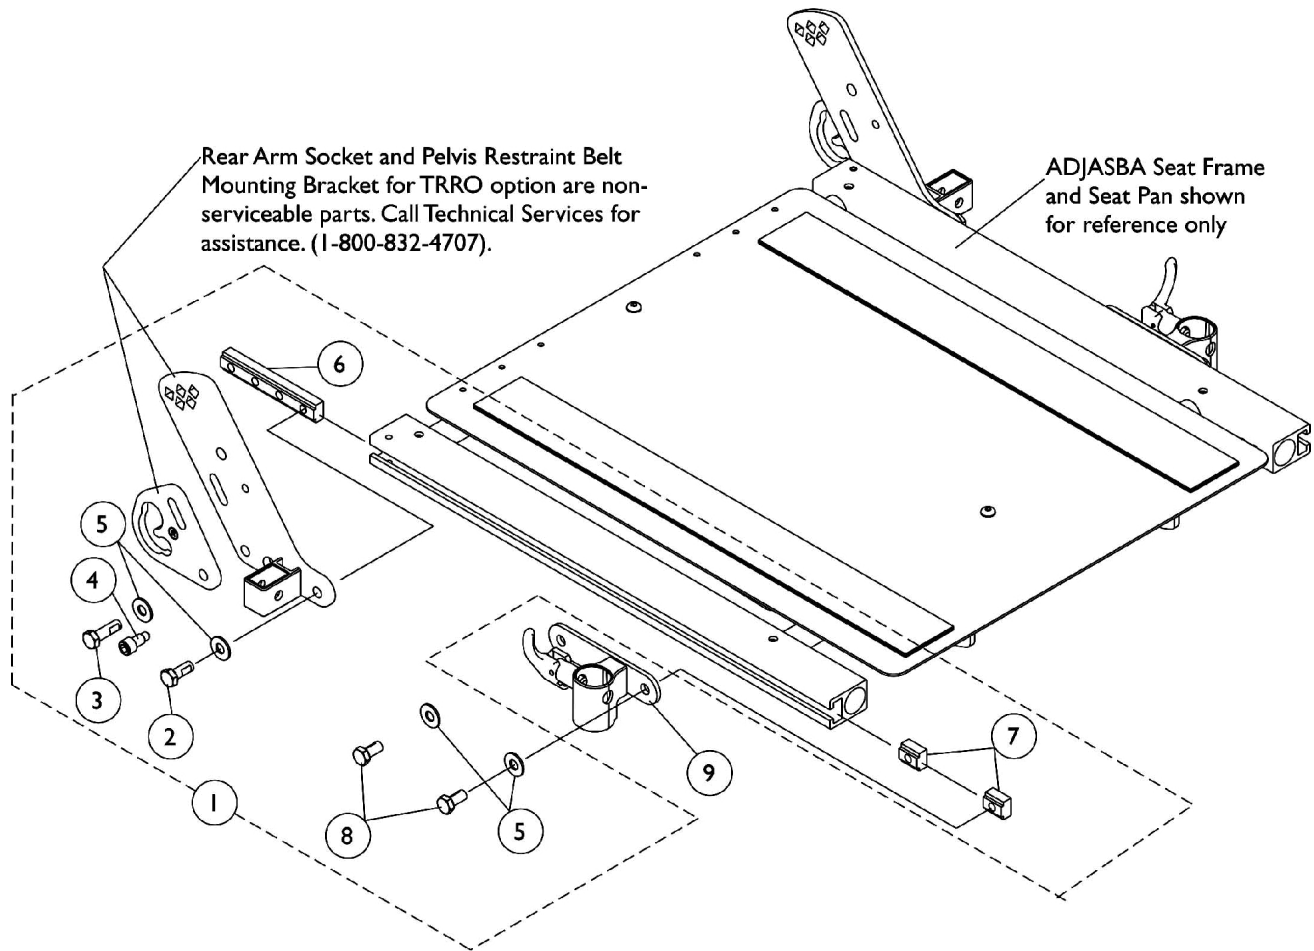

Front/Rear Arm Socket Assembly and Hardware

ADJASBA Seats with TRRO Option (16"-24" Wide)

Front/Rear Arm Socket Assembly and Hardware ADJASBA Seats with TRRO Option (16"-24" Wide)

Item Number	Note	Part Number	Description	Quantity Per	
				Package	Assembly
1		1136025-NLA	NLA - Kit, Front/Rear Arm Socket Assembly Mounting Hardware For TRRO Option	1	1
2			Screw, Hex Head w/ Patch (5/16-18 x 3/4")	1	1
3			NLA - Screw, Hex Head w/ Patch (5/16-18 x 1")	1	1
4			Screw, Socket Head (5/16-18 x 3/4")	1	1
5			Washer, Steel (5/16 x 3/4 x 1/16")	1	4
6			T-Nut (5/16-18)	1	1
7			T-Nut (5/16-18)	1	2
8			Screw, Hex Head w/ Patch (5/16-18 x 5/8")	1	2
9		1122619	Socket, Arm, Front - Right	1	1
9		1122620	Socket, Arm, Front - Left	1	1