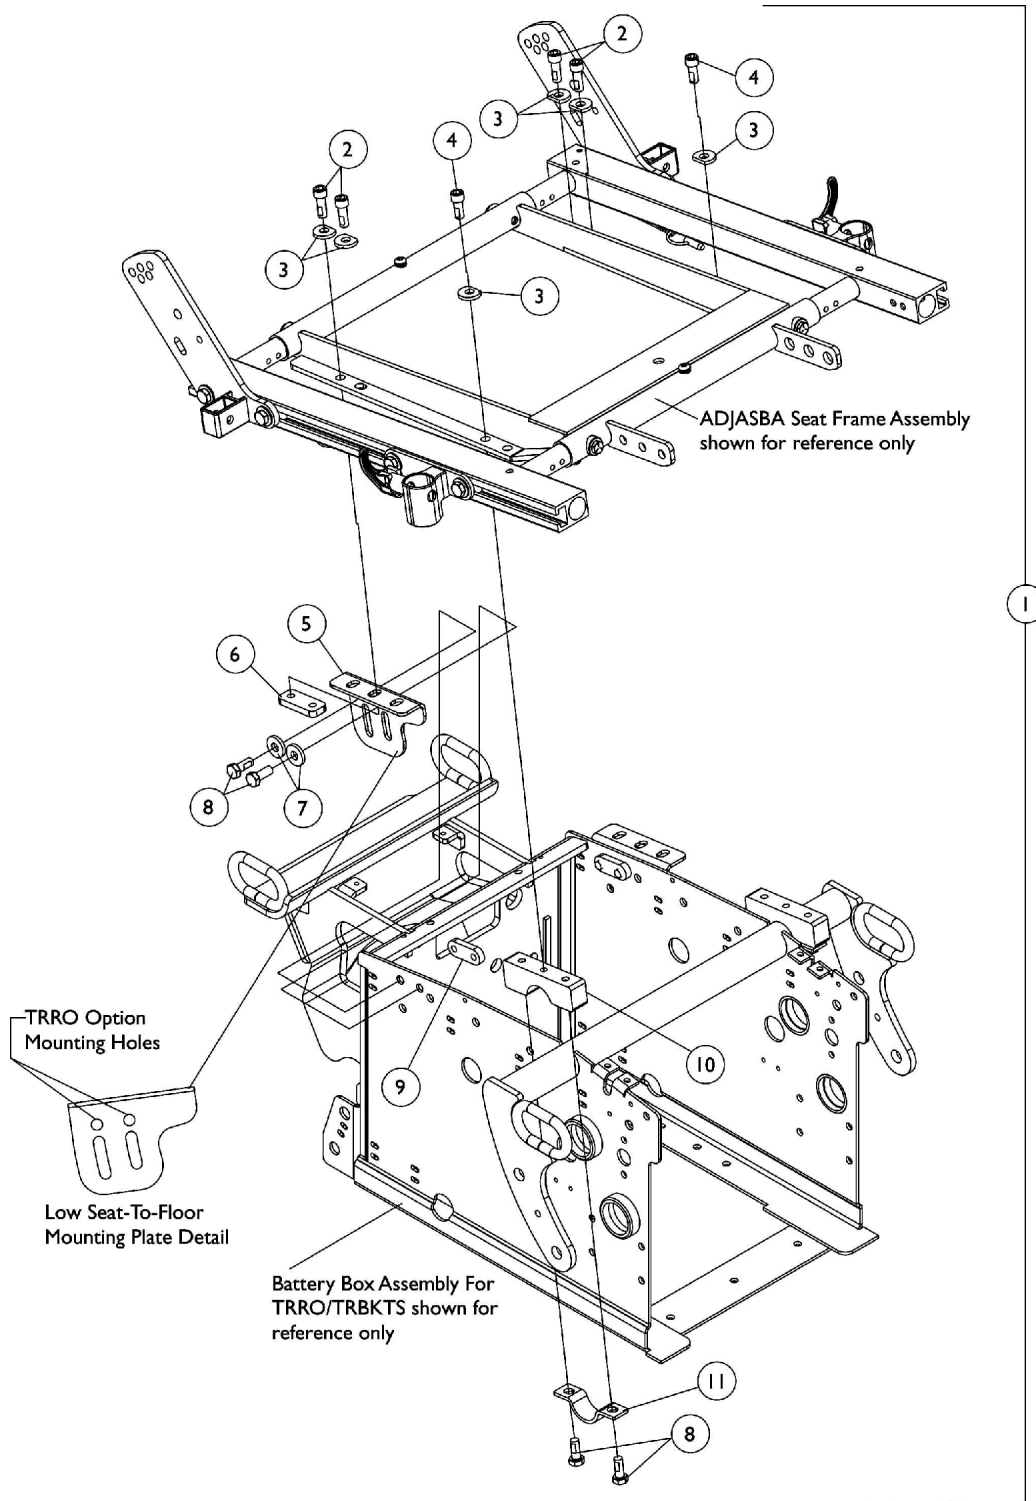

ADJASBA Seat Frame Mounting Hardware (16"-24" Wide) Low S-T-F TRRO/TRBKTS Option

ADJASBA Seat Frame Mounting Hardware (16"-24" Wide) Low S-T-F TRRO/TRBKTS Option

| Item Number | Note | Part Number | Description | Quantity Per | |
|-------------|------|-------------|---|--------------|----------|
| | | | | Package | Assembly |
| 1 | A | 1139542 | Kit, Seat Frame Mtg. Hdwr. 16"-24" W, Low S-T-F with TRRO/TRBKTS Option | 1 | 1 |
| 2 | | | Screw, Socket Head w/ Patch (5/16-18 x 7/8") | 1 | 4 |
| 3 | | | NLA - Washer, Ground (11/32 x 13/16 x 1/8") | 1 | 6 |
| 4 | | | NLA - Screw, Socket Head (5/16-18 x 3/4") | 1 | 2 |
| 5 | | | Plate, Low Seat-To-Floor Mounting, Rear TRRO/TRBKTS - Right | 1 | 1 |
| 5 | | | Plate, Low Seat-To-Floor Mounting, Rear TRRO/TRBKTS - Left | 1 | 1 |
| 6 | | | Plate, Nut (5/16-18) | 1 | 2 |
| 7 | | | Washer, Flat (21/64 x 53/64 x 7/64") | 1 | 4 |
| 8 | | | Screw, Hex Head w/ Patch (5/16-18 x 3/4") | 1 | 8 |
| 9 | | | NLA - Nut, Strap | 1 | 2 |
| 10 | | | NLA - Bracket, Upper Seat, Front, Black | 1 | 2 |
| 11 | | | NLA - Bracket, Lower Seat, Front, Black | 1 | 2 |

NOTE: A - Includes items 2-11