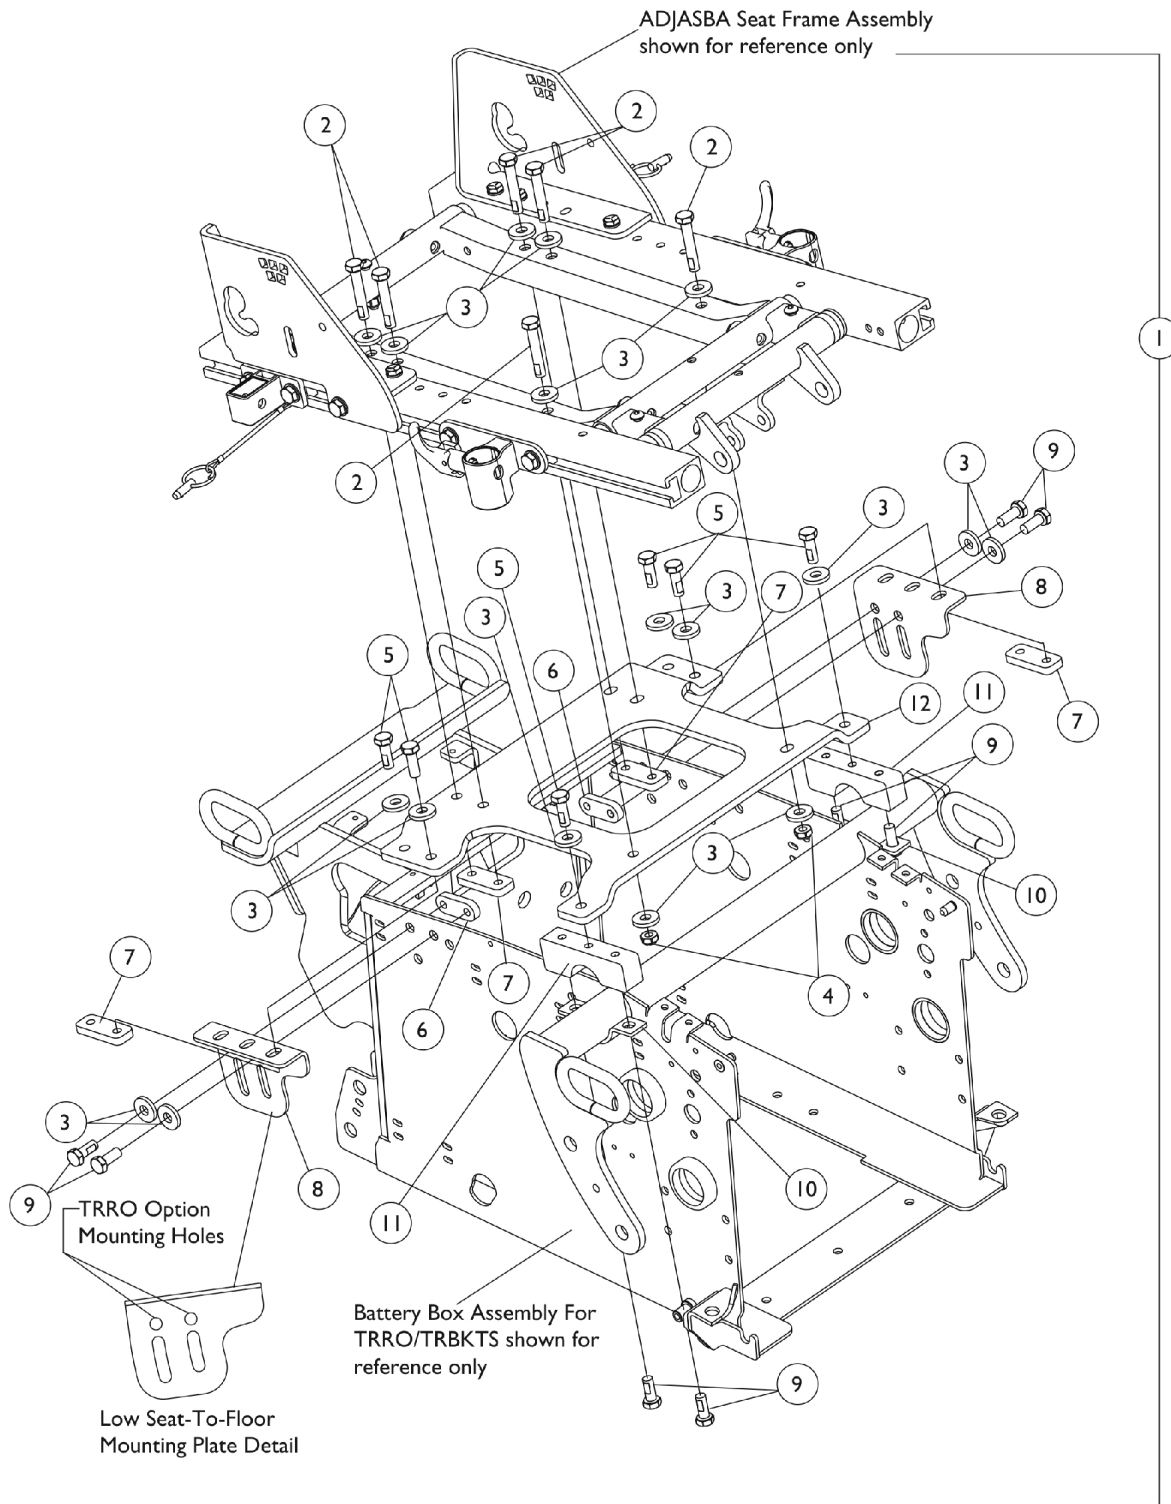

# ADJASBA Seat Frame Mounting Hardware (12"-16" Wide) Low S-T-F TRRO/TRBKTS Option

## ADJASBA Seat Frame Mounting Hardware (12"-16" Wide) Low S-T-F TRRO/TRBKTS Option

Item Number	Note	Part Number	Description	Quantity Per	
				Package	Assembly
1	A	1139868-NLA	NLA - Kit, Seat Frame Mtg. Hdwr. 12"-16" W, Low S-T-F with TRRO/TRBKTS Option	1	1
2			NLA - Screw, Hex Head w/ Patch (5/16-18 x 1-3/4")	1	6
3			Washer, Flat (21/64 x 53/64 x 7/64")	1	18
4			Locknut (5/16-18)	1	4
5			NLA - Screw, Hex Head w/ Patch (5/16-18 x 7/8")	1	6
6			NLA - Nut, Strap	1	2
7			Plate, Nut (5/16-18)	1	4
8			Plate, Low Seat-To-Floor Mounting, Rear TRRO/TRBKTS - Right	1	1
8			Plate, Low Seat-To-Floor Mounting, Rear TRRO/TRBKTS - Left	1	1
9			Screw, Hex Head w/ Patch (5/16-18 x 3/4")	1	8
10			NLA - Bracket, Lower Seat, Front, Black	1	2
11			NLA - Bracket, Upper Seat, Front, Black	1	2
12			Bracket, Seat Frame Mounting, Black (12 - 16" W)	1	1

NOTE: A - Includes items 2-12