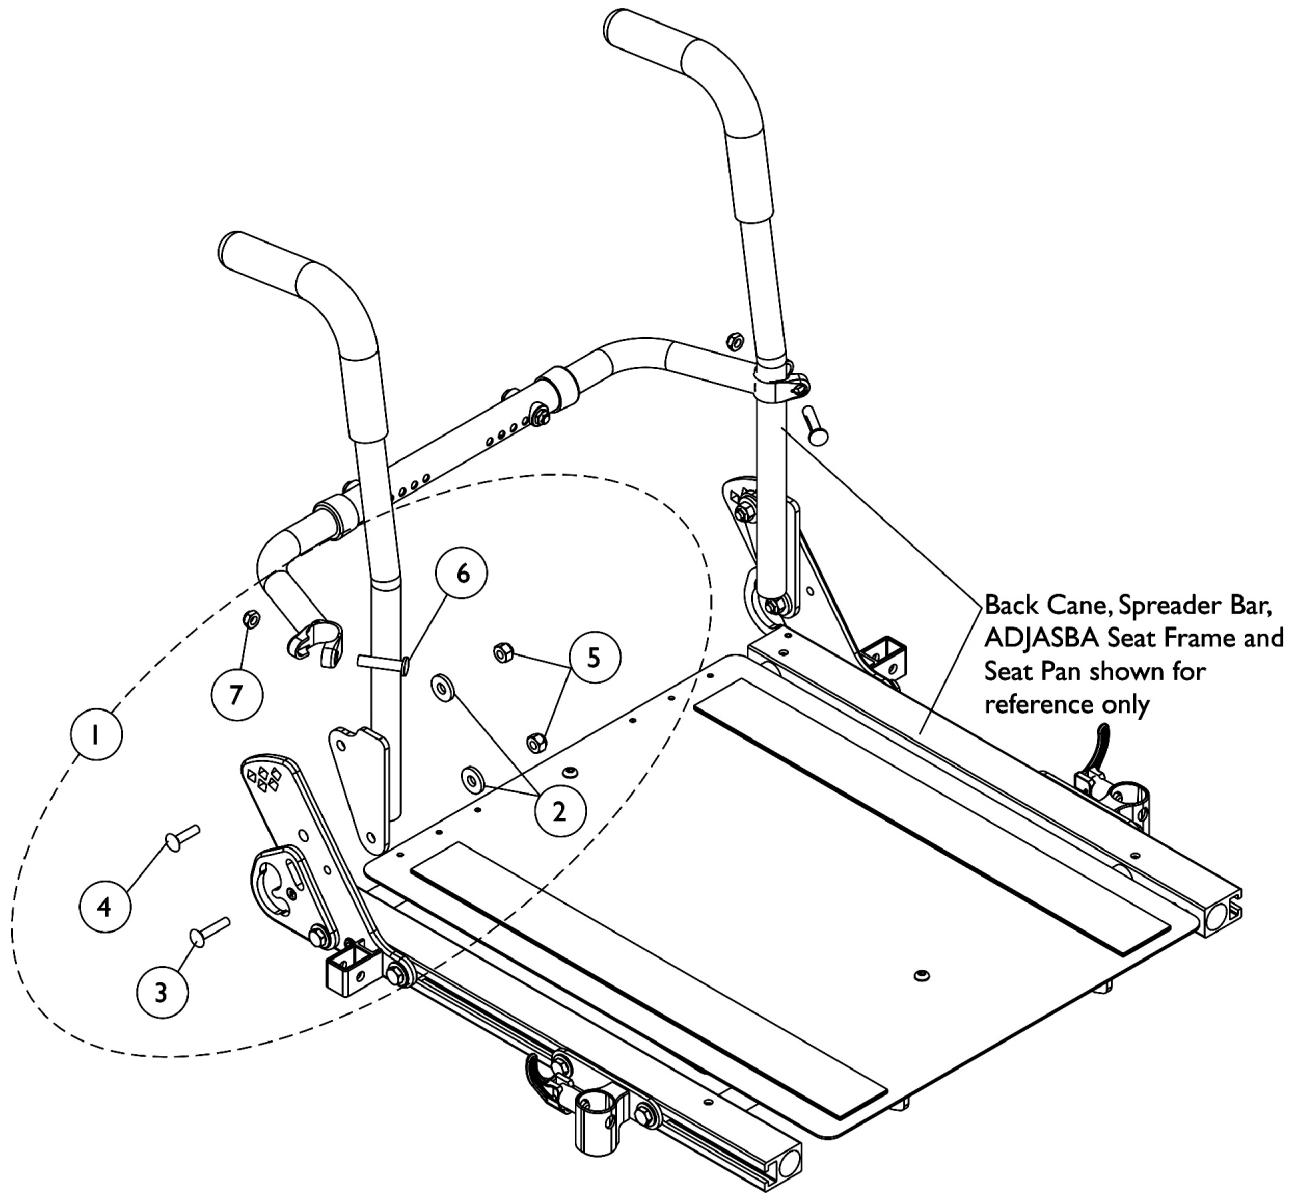

Back Cane Attaching Hardware

For ADJASBA Seats (16"-24" Wide) with TRRO Option

Back Cane Attaching Hardware

For ADJASBA Seats (16"-24" Wide) with TRRO Option

Item Number	Note	Part Number	Description	Quantity Per	
				Package	Assembly
1		1137234-NLA	NLA - Kit, Back Cane Mounting Hardware For TRRO Option (Pair)	2	1
2			Washer, Flat (21/64 x 53/64 x 7/64")	1	4
3			Bolt, Round Head Square Neck (5/16-18 x 1-1/4")	1	2
4			Bolt, Round Head Square Neck (5/16-18 x 1")	1	2
5			Locknut (5/16-18)	1	4
6			Screw w/ Lug (5/16-24 x 1-3/8")	1	2
7			Locknut (5/16-24)	1	2