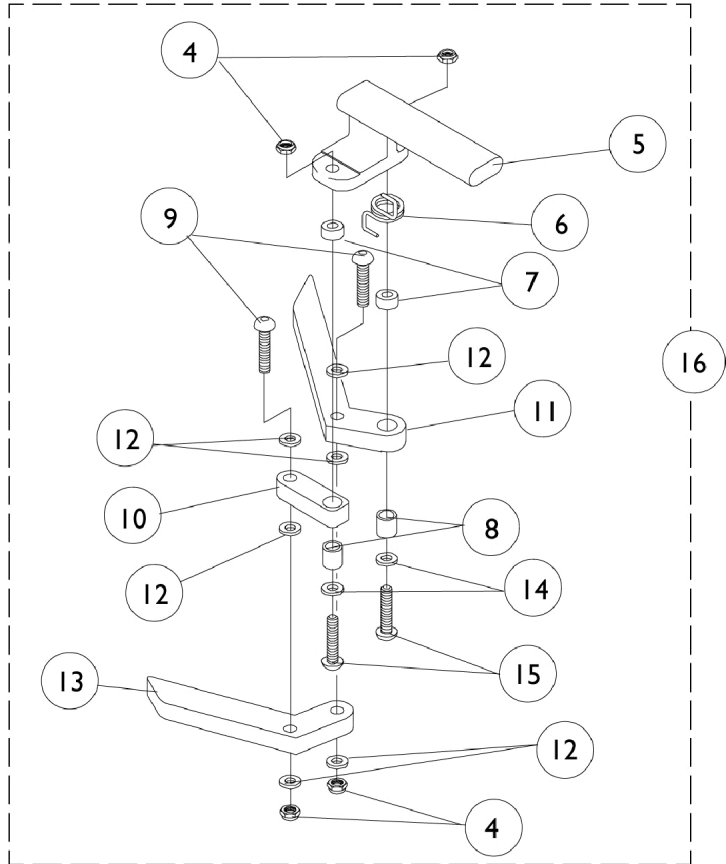

Undermount Wheel Lock

Undermount Wheel Lock

Item Number	Note	Part Number	Description	Quantity Per	
				Package	Assembly
1		1026096-NLA	NLA - Clamp, Wheel Lock, Threaded (1")	1	1
2		1026097-NLA	NLA - Clamp, Wheel Lock, Non-Threaded (1")	1	1
3		1027268	Screw, Allen Head (1/4-20 x 1")	1	2
4		1025765	Locknut (1/4-28)	1	2
5		1037120-NLA	NLA - Bracket, Mounting, Black - Right	1	1
6		1037121-NLA	NLA - Bracket, Mounting, Black - Left	1	1
7		1036519-NLA	NLA - Spring, Torsion - Right	1	2
7		1036520-NLA	NLA - Spring, Torsion - Left	1	1
8		1005844-NLA	NLA - Bushing	1	2
9		1055307-NLA	NLA - Screw, Allen Button Head (1/4-28 x 1")	1	2
10		1025188-NLA	NLA - Link, Wheel Lock, Black	1	1
11		1024962-NLA	NLA - Handle, Wheel Lock, Black	1	1
12		1026103	Washer, Nylon (1/4 x 1/2 x 1/32")	1	6
13		1024961-NLA	NLA - Shoe, Wheel Lock	1	1
14		1025728	Washer (1/4 x 1/2 x 1/32")	1	2
15		1059284-NLA	NLA - Screw, Socket Button Head (1/4-28 x 1-1/4")	1	2
16	A	1036647-NLA	NLA - Wheel Lock, Undermount - Right	1	1
16	A	1036648-NLA	NLA - Wheel Lock, Undermount - Left	1	1
17	B	1039344	Kit, Wheel Lock Attaching Hardware (1" tubing)	1	1
			NLA - Clamp, Wheel Lock, Threaded (1")	1	2
			NLA - Clamp, Wheel Lock, Non-Threaded (1")	1	2
			Screw, Allen Head (1/4-20 x 1")	1	4

NOTE: A - Includes Items 4 - 15.
B - Includes items 1 - 3.