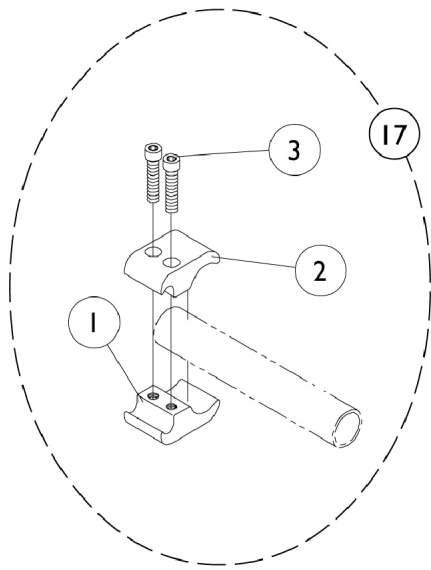

Undermount Wheel Lock

Undermount Wheel Lock

Item Number	Note	Part Number	Description	Quantity Per	
				Package	Assembly
1		1026096-NLA	NLA - Clamp, Wheel Lock, Threaded (1")	1	1
2		1026097-NLA	NLA - Clamp, Wheel Lock, Non-Threaded (1")	1	1
3		1027268	Screw, Allen Head (1/4-20 x 1")	1	2
4		1025765	Locknut (1/4-28)	1	2
5		1037120-NLA	NLA - Bracket, Mounting, Black - Right	1	1
6		1037121-NLA	NLA - Bracket, Mounting, Black - Left	1	1
7		1036519-NLA	NLA - Spring, Torsion - Right	1	2
7		1036520-NLA	NLA - Spring, Torsion - Left	1	1
8		1005844-NLA	NLA - Bushing	1	2
9		1055307-NLA	NLA - Screw, Allen Button Head (1/4-28 x 1")	1	2
10		1025188-NLA	NLA - Link, Wheel Lock, Black	1	1
11		1024962-NLA	NLA - Handle, Wheel Lock, Black	1	1
12		1026103	Washer, Nylon (1/4 x 1/2 x 1/32")	1	6
13		1024961-NLA	NLA - Shoe, Wheel Lock	1	1
14		1025728	Washer (1/4 x 1/2 x 1/32")	1	2
15		1059284-NLA	NLA - Screw, Socket Button Head (1/4-28 x 1-1/4")	1	2
16	A	1036647-NLA	NLA - Wheel Lock, Undermount - Right	1	1
16	A	1036648-NLA	NLA - Wheel Lock, Undermount - Left	1	1
17	B	1039344	Kit, Wheel Lock Attaching Hardware (1" tubing)	1	1
			NLA - Clamp, Wheel Lock, Threaded (1")	1	2
			NLA - Clamp, Wheel Lock, Non-Threaded (1")	1	2
			Screw, Allen Head (1/4-20 x 1")	1	4

NOTE: A - Includes Items 4 - 15.
B - Includes items 1 - 3.