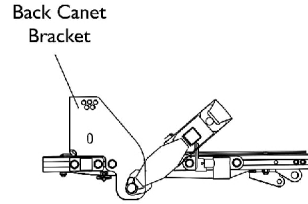

# Miscellaneous Accessories

**TRRO Pelvic Restraint Belt  
Mounting Location**

**Auto Style Push Button Buckle  
Positioning Strap for TRBKTS Option**

**Seat Positioning Strap  
Mounting Hardware**

## Miscellaneous Accessories

Item Number	Note	Part Number	Description	Quantity Per	
				Package	Assembly
1	A	1122818-NLA	NLA - Strap, Positioning, Seat, Airline Style Buckle w/ Hardware (37" Long Eyelet-to-Eyelet)	1	1
1	B	1036527	Strap, Positioning, Seat/Chest w/ Auto Style Buckle (Eyelet to Eyelet Length 33")	1	1
2		1118569-NLA	NLA - Pin, Threaded	1	2
3		1118568-NLA	NLA - Bushing, Nylon (5/16 x 7/16 x 5/32")	1	2
4		1118579-NLA	NLA - Nut, Hex Jam (3/8-16)	1	4
5	C	1124385	Kit, Seat Positioning Strap Mounting Hardware (both LT & RT sides)	1	1
6			Screw, Hex Head w/ Patch (1/4-20 x 3/4")	1	2
7			Washer (1/4 x 23/32 x 1/16")	1	2
8			Locknut (1/4-20)	1	2
	D	40176X010-NLA	NLA - Pump, Tire	1	1