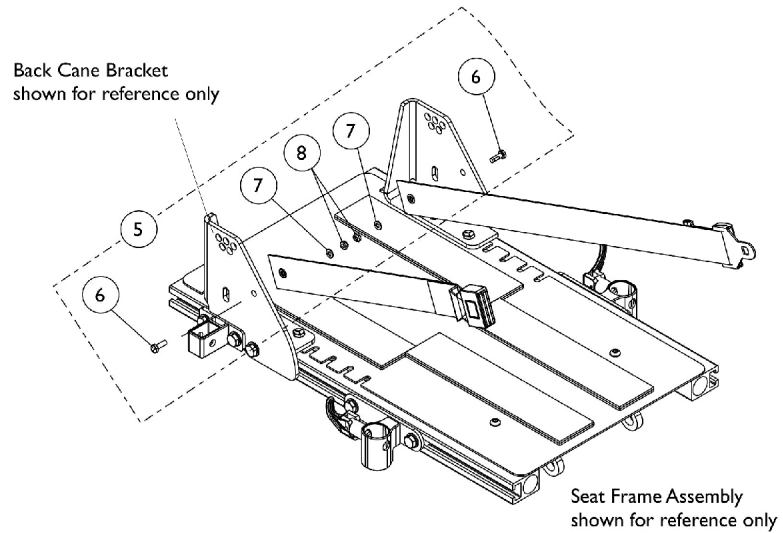

# Miscellaneous Accessories

**TRRO Pelvic Restraint Belt  
Mounting Location**

**Auto Style Push Button Buckle  
Positioning Strap for TRBKTS Option**

**Seat Positioning Strap  
Mounting Hardware**

## Miscellaneous Accessories

Item Number	Note	Part Number	Description	Quantity Per	
				Package	Assembly
1	A	1122818-NLA	NLA - Strap, Positioning, Seat, Airline Style Buckle w/ Hardware (37" Long Eyelet-to-Eyelet)	1	1
1	B	1036527	Strap, Positioning, Seat/Chest w/ Auto Style Buckle (Eyelet to Eyelet Length 33")	1	1
2		1118569-NLA	NLA - Pin, Threaded	1	2
3		1118568-NLA	NLA - Bushing, Nylon (5/16 x 7/16 x 5/32")	1	2
4		1118579-NLA	NLA - Nut, Hex Jam (3/8-16)	1	4
5	C	1124385	Kit, Seat Positioning Strap Mounting Hardware (both LT & RT sides)	1	1
6			Screw, Hex Head w/ Patch (1/4-20 x 3/4")	1	2
7			Washer (1/4 x 23/32 x 1/16")	1	2
8			Locknut (1/4-20)	1	2
	D	40176X010-NLA	NLA - Pump, Tire	1	1

NOTE: A - Pelvic Restraint Belt for TRRO option. Includes items 2-4  
 B - Positioning Strap for TRBKTS option.  
 C - Hardware for auto style positioning strap. Includes items 6-8  
 D - Not Shown