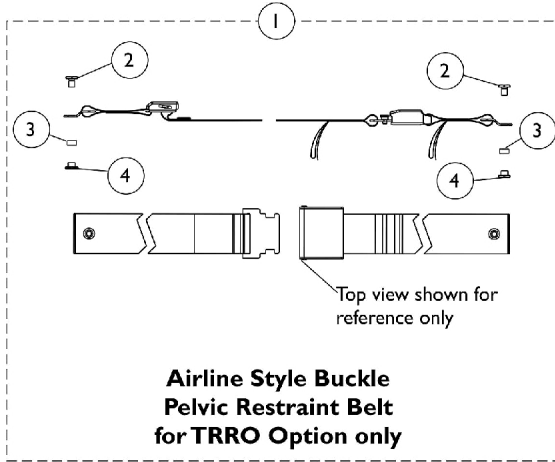

# Miscellaneous Accessories

**TRRO Pelvic Restraint Belt  
Mounting Location**

**Auto Style Push Button Buckle  
Positioning Strap for TRBKTS Option**

**Seat Positioning Strap  
Mounting Hardware**

## Miscellaneous Accessories

Item Number	Note	Part Number	Description	Quantity Per	
				Package	Assembly
1	A	1122818-NLA	NLA - Strap, Positioning, Seat, Airline Style Buckle w/ Hardware (37" Long Eyelet-to-Eyelet)	1	1
1	B	1036527	Strap, Positioning, Seat/Chest w/ Auto Style Buckle (Eyelet to Eyelet Length 33")	1	1
2		1118569-NLA	NLA - Pin, Threaded	1	2
3		1118568-NLA	NLA - Bushing, Nylon (5/16 x 7/16 x 5/32")	1	2
4		1118579-NLA	NLA - Nut, Hex Jam (3/8-16)	1	4
5	C	1124385	Kit, Seat Positioning Strap Mounting Hardware (both LT & RT sides)	1	1
6			Screw, Hex Head w/ Patch (1/4-20 x 3/4")	1	2
7			Washer (1/4 x 23/32 x 1/16")	1	2
8			Locknut (1/4-20)	1	2
	D	40176X010-NLA	NLA - Pump, Tire	1	1

NOTE: A - Pelvic Restraint Belt for TRRO option. Includes items 2-4  
 B - Positioning Strap for TRBKTS option.  
 C - Hardware for auto style positioning strap. Includes items 6-8  
 D - Not Shown