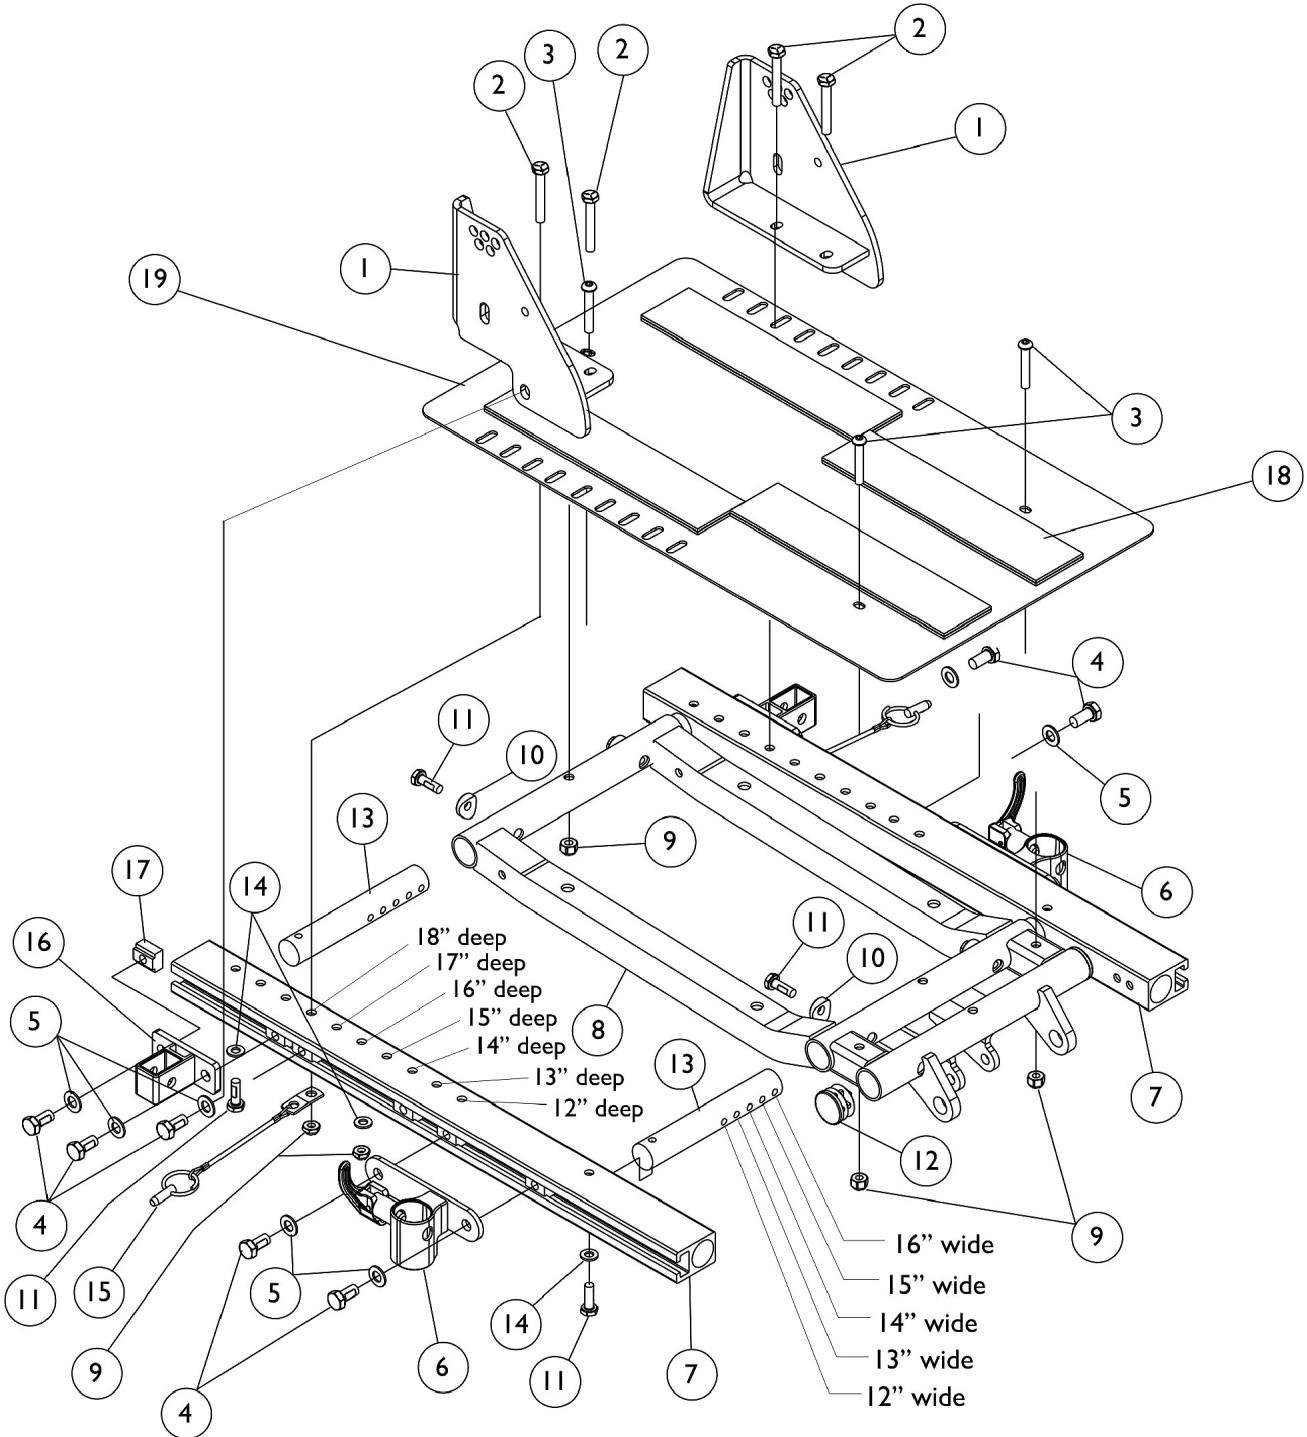

# ADJASBA Seat Frame, Seat Pan and Hardware

TRBKTS Option - Introduced 12/19/05

## ADJASBA Seat Frame, Seat Pan and Hardware

### TRBKTS Option - Introduced 12/19/05

Item Number	Note	Part Number	Description	Quantity Per	
				Package	Assembly
1		1133597-NLA	NLA - Bracket, Back Cane Mounting, Black - Right	1	1
1		1133598-NLA	NLA - Bracket, Back Cane Mounting, Black - Left	1	1
2		1024793-NLA	NLA - Screw, Hex Head (1/4-20 x 1-3/4")	1	4
3		1008495	Screw, Socket Button Head (1/4-20 x 1-1/2")	1	3
4		1122652	Screw, Hex Head w/ Patch (5/16-18 x 5/8")	1	10
5		1025704	Washer, Flat (5/16 x 5/8 x 1/16")	1	10
6		1122619	Socket, Arm, Front - Right	1	1
6		1122620	Socket, Arm, Front - Left	1	1
7		1126127-NLA	NLA - Rail, Side (12 - 18" D)	1	2
8		1121982-NLA	NLA - Frame, Center Seat, Black	1	1
9		1025736	Locknut (1/4-20)	1	7
10		1026099	Spacer, Coved (1/4 x 11/16 x 1/2")	1	4
11		1045267	Screw, Hex Head w/ Patch (1/4-20 x 3/4")	1	8
12		1029501	Plug Button, Black (1")	1	2
13		1126126-NLA	NLA - Crossbar, Seat Frame (12 - 16" W)	1	4
14		1026907	Washer (1/4 x 1/2 x 1/16")	1	6
15		1068039	Pin, Pull	1	2
16		1126142	Socket, Arm, Rear	1	2
17		1069724	T-Nut (5/16-18)	1	10
18		1039949-NLA	NLA - Fastener, Hook Adhesive Back (2" W x 16" L)	1	4
18		1044578-NLA	NLA - Fastener, Loop Adhesive Back (2" W x 16" L)	1	4
19	A	1126144	Pan, Seat, with Hook and Loop Fasteners (12 - 16" W x 12 - 18" D)	1	1

NOTE: A - Includes item 18