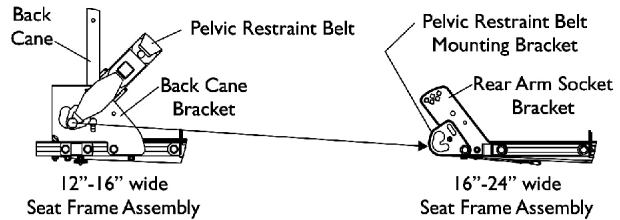

**Positioning Straps
(For ASBA and ADJASBA Seating
without TRRO Option)**

**Auto Style Push Button Buckle
Pelvic Restraint Belt
for TRRO Option only**

**Pelvic Restraint Belt Mounting Location
(For ADJASBA Seating w/ TRRO Option)**

#1 Pelvic Restraint Belt For TRRO Option Only

Description	12"-16" Wide	16"-24" Wide
Auto Style Push Button	1134475-NLA NLA - Belt, Pelvic Restraint w/ Auto Style Push Button Buckle (Bushing Hole to Bushing Hole Length 37")	1134476 Belt, Pelvic Restraint w/ Auto Style Push Button Buckle (Bushing Hole to Bushing Hole Length 55") See Note(s) A