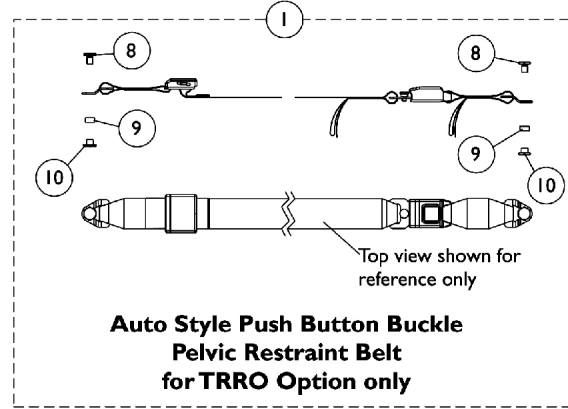

**Positioning Straps
(For ASBA and ADJASBA Seating
without TRRO Option)**

**Auto Style Push Button Buckle
Pelvic Restraint Belt
for TRRO Option only**

**Pelvic Restraint Belt Mounting Location
(For ADJASBA Seating w/ TRRO Option)**

Item Number	Note	Part Number	Description	Quantity Per	
				Package	Assembly
1		See Chart	#1 Positioning Straps	1	1
1	C	See Chart	#1 Pelvic Restraint Belt For TRRO Option Only	1	1
2		1037610	Screw, Hex Head (1/4-20 x 1-5/8")	1	2
3		1025736	Locknut (1/4-20)	1	2
4	A	1124385	Kit, Seat Positioning Strap Mounting Hardware (both LT & RT sides)	1	1
5			Screw, Hex Head w/ Patch (1/4-20 x 3/4")	1	2
6			Washer (1/4 x 1/2 x 1/16")	1	2
7			Locknut (1/4-20)	1	2
8		1134055-NLA	NLA - Screw, Hex Head (3/8-24 x 5/8")	1	2
9		1134054-NLA	NLA - Bushing, Nylon (1/2 x 9/16 x 9/32")	1	2
10		1134056-NLA	NLA - Nut, Barrel (3/8-24)	1	2
	B	40176X010-NLA	NLA - Pump, Tire	1	1

#1 Pelvic Restraint Belt For TRRO Option Only

Description	12"-16" Wide	16"-24" Wide
Auto Style Push Button	1134475-NLA NLA - Belt, Pelvic Restraint w/ Auto Style Push Button Buckle (Bushing Hole to Bushing Hole Length 37")	1134476 Belt, Pelvic Restraint w/ Auto Style Push Button Buckle (Bushing Hole to Bushing Hole Length 55") See Note(s) A