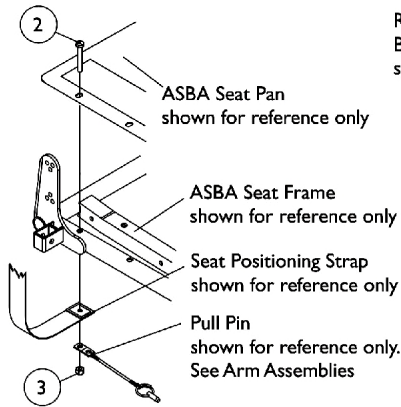

Miscellaneous Accessories

NOTE: Chest Positioning Straps share the same hardware that attaches a Back Upholstery

Auto Style Push Button Buckle

Airline Style Buckle Positioning Strap

Hook and Loop Style Buckle Positioning Strap

**Positioning Straps
(For ASBA and ADJASBA Seating
without TRRO Option)**

**Auto Style Push Button Buckle
Pelvic Restraint Belt
for TRRO Option only**

**Pelvic Restraint Belt Mounting Location
(For ADJASBA Seating w/ TRRO Option)**

Item Number	Note	Part Number	Description	Quantity Per	
				Package	Assembly
1		See Chart	#1 Positioning Straps	1	1
1	C	See Chart	#1 Pelvic Restraint Belt For TRRO Option Only	1	1
2		1037610	Screw, Hex Head (1/4-20 x 1-5/8")	1	2
3		1025736	Locknut (1/4-20)	1	2
4	A	1124385	Kit, Seat Positioning Strap Mounting Hardware (both LT & RT sides)	1	1
5			Screw, Hex Head w/ Patch (1/4-20 x 3/4")	1	2
6			Washer (1/4 x 1/2 x 1/16")	1	2
7			Locknut (1/4-20)	1	2
8		1134055-NLA	NLA - Screw, Hex Head (3/8-24 x 5/8")	1	2
9		1134054-NLA	NLA - Bushing, Nylon (1/2 x 9/16 x 9/32")	1	2
10		1134056-NLA	NLA - Nut, Barrel (3/8-24)	1	2
	B	40176X010-NLA	NLA - Pump, Tire	1	1

#1 Pelvic Restraint Belt For TRRO Option Only

Description	12"-16" Wide	16"-24" Wide
Auto Style Push Button	1134475-NLA NLA - Belt, Pelvic Restraint w/ Auto Style Push Button Buckle (Bushing Hole to Bushing Hole Length 37")	1134476 Belt, Pelvic Restraint w/ Auto Style Push Button Buckle (Bushing Hole to Bushing Hole Length 55") See Note(s) A