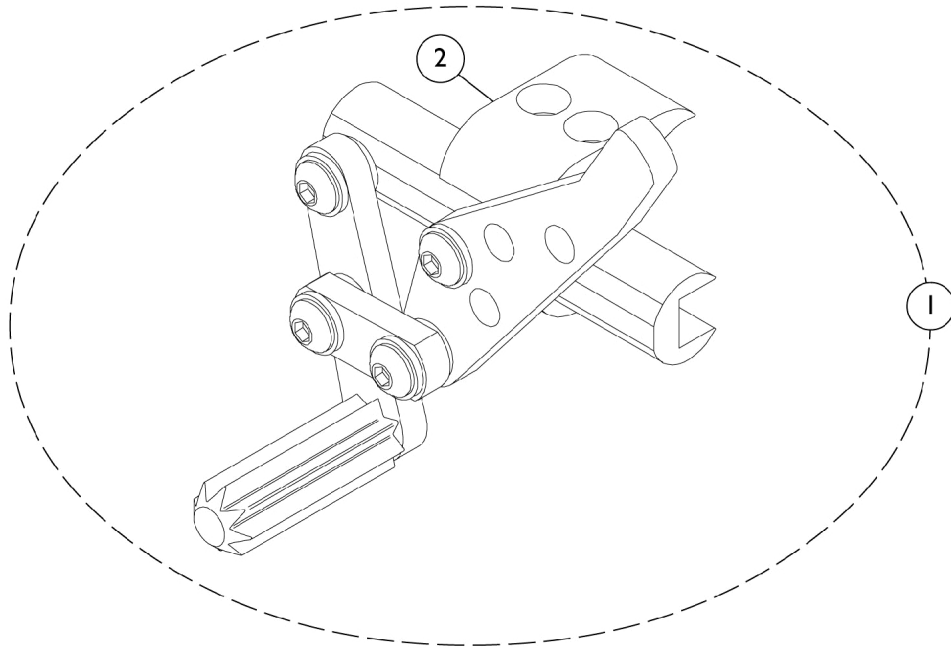

High Mount Wheel Lock

Push to Lock

High Mount Wheel Lock Push to Lock

Item Number	Note	Part Number	Description	Quantity Per	
				Package	Assembly
1	A	1046406-NLA	NLA - Wheel Lock, High Mount, Push to Lock - Right	1	1
1	A	1046407-NLA	NLA - Wheel Lock, High Mount, Push to Lock - Left	1	1
1		1125459	Wheel Lock Assembly, Push/Pull - Right	1	1
1		1125460	Wheel Lock Assembly, Push/Pull - Left	1	1
2		1068210-NLA	Kit, Wheel Lock Attaching Hardware (1" Tubing)	1	1
			Screw, Allen Head (1/4-20 x 1")	1	2
			Clamp, Half, Non-Threaded	1	1
			Clamp, Half, Threaded	1	1

NOTE: A - No Longer Available. Order Push/Pull Wheel Locks 1125459 RT and 1125460 LT as a pair to match.