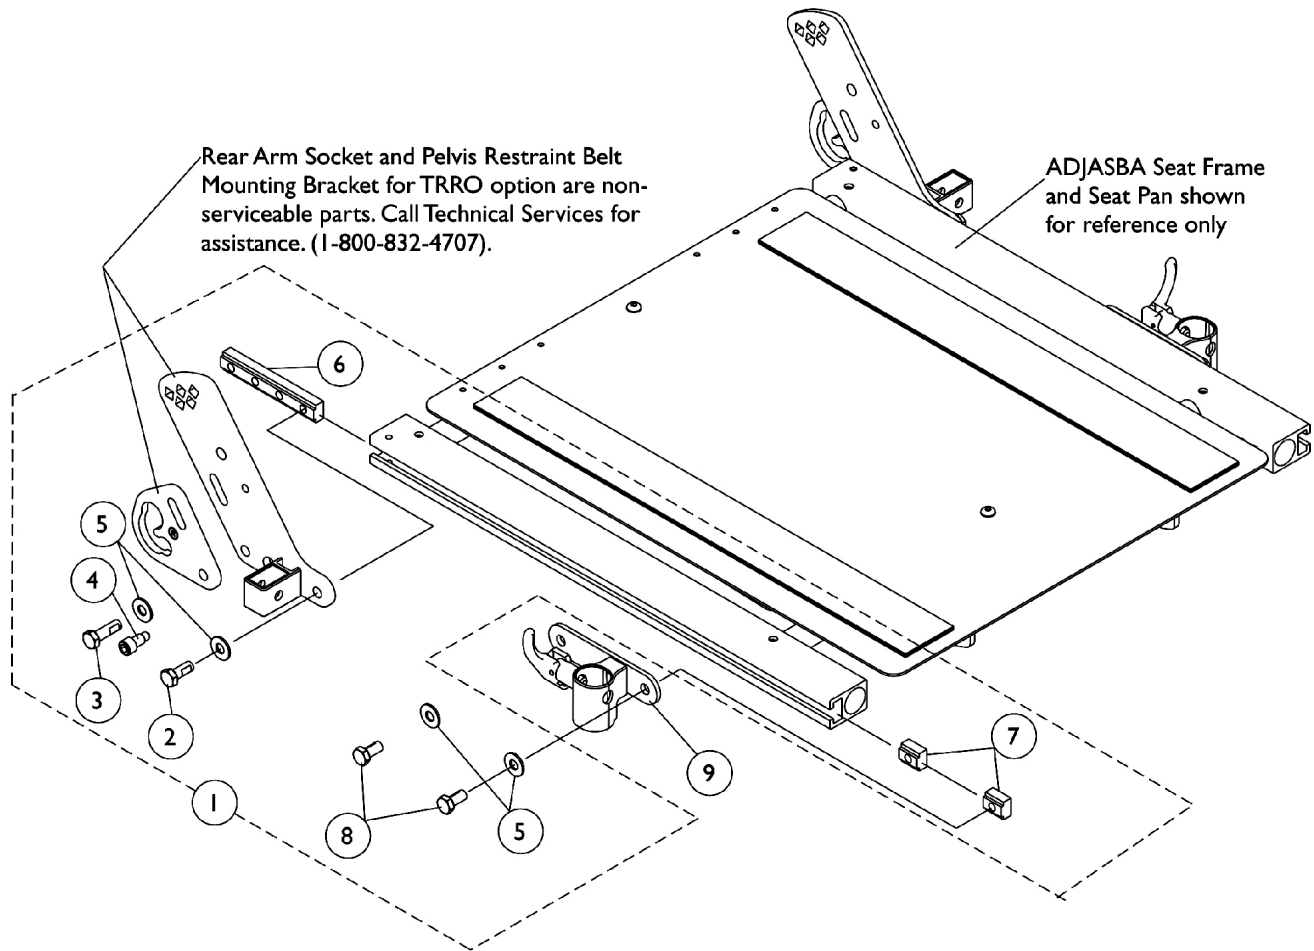

# Front/Rear Arm Socket Assembly and Hardware

## ADJASBA Seats with TRRO Option (16"-24" Wide)

## Front/Rear Arm Socket Assembly and Hardware ADJASBA Seats with TRRO Option (16"-24" Wide)

Item Number	Note	Part Number	Description	Quantity Per	
				Package	Assembly
1		1136025-NLA	NLA - Kit, Front/Rear Arm Socket Assembly Mounting Hardware For TRRO Option	1	1
2			Screw, Hex Head w/ Patch (5/16-18 x 3/4")	1	1
3			NLA - Screw, Hex Head w/ Patch (5/16-18 x 1")	1	1
4			Screw, Socket Head (5/16-18 x 3/4")	1	1
5			Washer, Steel (5/16 x 3/4 x 1/16")	1	4
6			T-Nut (5/16-18)	1	1
7			T-Nut (5/16-18)	1	2
8			Screw, Hex Head w/ Patch (5/16-18 x 5/8")	1	2
9		1122619	Socket, Arm, Front - Right	1	1
9		1122620	Socket, Arm, Front - Left	1	1