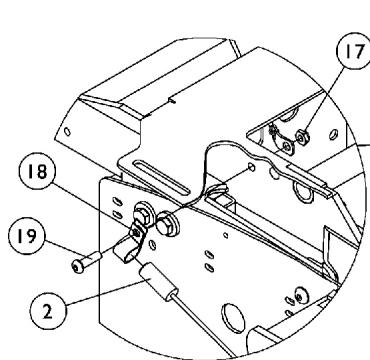

# Tilt Recline Single Switch (TRSS)

As of 7/1/2009, switches are mercury free. TRSS Tilt Recline Single Switch is not used with MK6i electronics.

**Toggle Switch  
Quad Link Mounting Hardware  
Before 10/31/05**

**Toggle Switch  
Quad Link Mounting Hardware  
After 10/30/05**

**Mercury Switch Mounting Hardware**

**Battery Box  
reference only**

**Tilt Assembly  
reference only**

# Tilt Recline Single Switch (TRSS)

As of 7/1/2009, switches are mercury free. TRSS Tilt Recline Single Switch is not used with MK6i electronics.

Item Number	Note	Part Number	Description	Quantity Per	
				Package	Assembly
1		1089384	Switch, Toggle Tilt Recline Single (TRSS)	1	1
2		1080635-NLA	NLA - Harness, Recline/Tilt Limit Mercury Free Ball Switch	1	1
3	A	1091496	Kit, Joystick Tube Toggle Switch Mounting Hardware	1	1
4			NLA - Half Clamp, Threaded Holes	1	1
5			Half Clamp, Non-Threaded Holes	1	1
6			Screw, Hex Head w/ Patch (1/4-20 x 1/2")	1	2
7			NLA - Bracket, Toggle Switch Mounting, Black	1	1
8			NLA - Screw, Hex Head (1/4-20 x 1-1/8")	1	2
3	B	1091497-NLA	NLA - Kit, Quad Link Toggle Switch Mounting Hardware	1	1
6			Screw, Hex Head w/ Patch (1/4-20 x 1/2")	1	4
7			NLA - Bracket, Toggle Switch Mounting, Black	1	1
9			NLA - Bracket, Quad Link Toggle Switch Mounting, Black	1	1
10			Screw, Phillips Pan Head (#10-32 x 1-3/8")	1	2
11			Locknut (1/4-20)	1	2
12			Locknut (#10-32)	1	2
3	C	1139684-NLA	NLA - Kit, Quad Link Toggle Switch Mounting Hardware	1	1
13			Locknut (#10-32)	1	2
14			Screw, Hex Head w/ Patch (1/4-20 x 1/2")	1	2
15			Bracket, Toggle Switch Mounting, Black	1	1
16			Screw, Phillips Pan Head w/Patch (#10-32 x 7/8")	1	2
17		1025195	Locknut (1/4-20)	1	1
18		0062800-NLA	NLA - Bracket, Cable/Wire Mounting, Black	1	1
19		1028410-NLA	NLA - Screw, Socket Button Head (1/4-20 x 7/8")	1	1