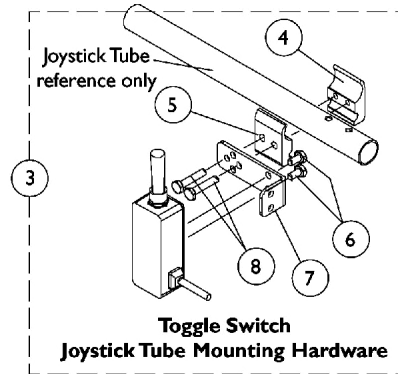

# Tilt Recline Single Switch (TRSS)

As of 7/1/2009, switches are mercury free. TRSS Tilt Recline Single Switch is not used with MK6i electronics.

**Toggle Switch  
Quad Link Mounting Hardware  
Before 10/31/05**

**Toggle Switch  
Quad Link Mounting Hardware  
After 10/30/05**

**Mercury Switch Mounting Hardware**

**Battery Box  
reference only**

**Tilt Assembly  
reference only**

# Tilt Recline Single Switch (TRSS)

As of 7/1/2009, switches are mercury free. TRSS Tilt Recline Single Switch is not used with MK6i electronics.

Item Number	Note	Part Number	Description	Quantity Per	
				Package	Assembly
1		1089384	Switch, Toggle Tilt Recline Single (TRSS)	1	1
2		1080635-NLA	NLA - Harness, Recline/Tilt Limit Mercury Free Ball Switch	1	1
3	A	1091496	Kit, Joystick Tube Toggle Switch Mounting Hardware	1	1
4			NLA - Half Clamp, Threaded Holes	1	1
5			Half Clamp, Non-Threaded Holes	1	1
6			Screw, Hex Head w/ Patch (1/4-20 x 1/2")	1	2
7			NLA - Bracket, Toggle Switch Mounting, Black	1	1
8			NLA - Screw, Hex Head (1/4-20 x 1-1/8")	1	2
3	B	1091497-NLA	NLA - Kit, Quad Link Toggle Switch Mounting Hardware	1	1
6			Screw, Hex Head w/ Patch (1/4-20 x 1/2")	1	4
7			NLA - Bracket, Toggle Switch Mounting, Black	1	1
9			NLA - Bracket, Quad Link Toggle Switch Mounting, Black	1	1
10			Screw, Phillips Pan Head (#10-32 x 1-3/8")	1	2
11			Locknut (1/4-20)	1	2
12			Locknut (#10-32)	1	2
3	C	1139684-NLA	NLA - Kit, Quad Link Toggle Switch Mounting Hardware	1	1
13			Locknut (#10-32)	1	2
14			Screw, Hex Head w/ Patch (1/4-20 x 1/2")	1	2
15			Bracket, Toggle Switch Mounting, Black	1	1
16			Screw, Phillips Pan Head w/Patch (#10-32 x 7/8")	1	2
17		1025195	Locknut (1/4-20)	1	1
18		0062800-NLA	NLA - Bracket, Cable/Wire Mounting, Black	1	1
19		1028410-NLA	NLA - Screw, Socket Button Head (1/4-20 x 7/8")	1	1