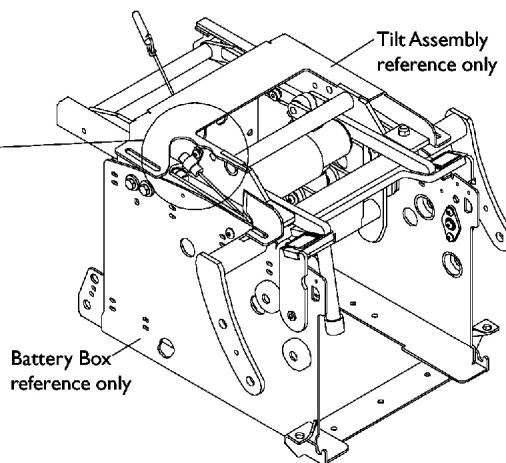

# Tilt Recline Single Switch (TRSS)

As of 7/1/2009, switches are mercury free. TRSS Tilt Recline Single Switch is not used with MK6i electronics.

**Toggle Switch  
Quad Link Mounting Hardware  
Before 10/31/05**

**Toggle Switch  
Quad Link Mounting Hardware  
After 10/30/05**

**Mercury Switch Mounting Hardware**

**Battery Box  
reference only**

**Tilt Assembly  
reference only**

# Tilt Recline Single Switch (TRSS)

As of 7/1/2009, switches are mercury free. TRSS Tilt Recline Single Switch is not used with MK6i electronics.

Item Number	Note	Part Number	Description	Quantity Per	
				Package	Assembly
1		1089384	Switch, Toggle Tilt Recline Single (TRSS)	1	1
2		1080635-NLA	NLA - Harness, Recline/Tilt Limit Mercury Free Ball Switch	1	1
3	A	1091496	Kit, Joystick Tube Toggle Switch Mounting Hardware	1	1
4			NLA - Half Clamp, Threaded Holes	1	1
5			Half Clamp, Non-Threaded Holes	1	1
6			Screw, Hex Head w/ Patch (1/4-20 x 1/2")	1	2
7			NLA - Bracket, Toggle Switch Mounting, Black	1	1
8			NLA - Screw, Hex Head (1/4-20 x 1-1/8")	1	2
3	B	1091497-NLA	NLA - Kit, Quad Link Toggle Switch Mounting Hardware	1	1
6			Screw, Hex Head w/ Patch (1/4-20 x 1/2")	1	4
7			NLA - Bracket, Toggle Switch Mounting, Black	1	1
9			NLA - Bracket, Quad Link Toggle Switch Mounting, Black	1	1
10			Screw, Phillips Pan Head (#10-32 x 1-3/8")	1	2
11			Locknut (1/4-20)	1	2
12			Locknut (#10-32)	1	2
3	C	1139684-NLA	NLA - Kit, Quad Link Toggle Switch Mounting Hardware	1	1
13			Locknut (#10-32)	1	2
14			Screw, Hex Head w/ Patch (1/4-20 x 1/2")	1	2
15			Bracket, Toggle Switch Mounting, Black	1	1
16			Screw, Phillips Pan Head w/Patch (#10-32 x 7/8")	1	2
17		1025195	Locknut (1/4-20)	1	1
18		0062800-NLA	NLA - Bracket, Cable/Wire Mounting, Black	1	1
19		1028410-NLA	NLA - Screw, Socket Button Head (1/4-20 x 7/8")	1	1