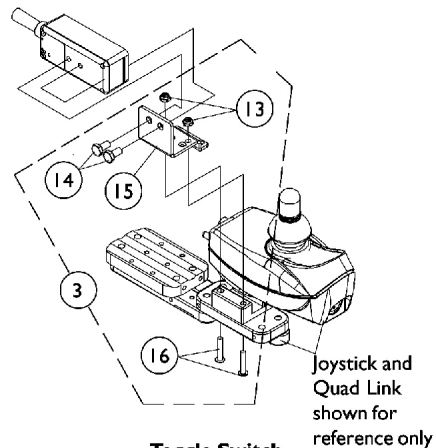

# Tilt Recline Single Switch (TRSS)

As of 7/1/2009, switches are mercury free. TRSS Tilt Recline Single Switch is not used with MK6i electronics.

**Toggle Switch  
Quad Link Mounting Hardware  
Before 10/31/05**

**Toggle Switch  
Quad Link Mounting Hardware  
After 10/30/05**

**Mercury Switch Mounting Hardware**

**Battery Box  
reference only**

**Tilt Assembly  
reference only**

# Tilt Recline Single Switch (TRSS)

As of 7/1/2009, switches are mercury free. TRSS Tilt Recline Single Switch is not used with MK6i electronics.

Item Number	Note	Part Number	Description	Quantity Per	
				Package	Assembly
1		1089384	Switch, Toggle Tilt Recline Single (TRSS)	1	1
2		1080635-NLA	NLA - Harness, Recline/Tilt Limit Mercury Free Ball Switch	1	1
3	A	1091496	Kit, Joystick Tube Toggle Switch Mounting Hardware	1	1
4			NLA - Half Clamp, Threaded Holes	1	1
5			Half Clamp, Non-Threaded Holes	1	1
6			Screw, Hex Head w/ Patch (1/4-20 x 1/2")	1	2
7			NLA - Bracket, Toggle Switch Mounting, Black	1	1
8			NLA - Screw, Hex Head (1/4-20 x 1-1/8")	1	2
3	B	1091497-NLA	NLA - Kit, Quad Link Toggle Switch Mounting Hardware	1	1
6			Screw, Hex Head w/ Patch (1/4-20 x 1/2")	1	4
7			NLA - Bracket, Toggle Switch Mounting, Black	1	1
9			NLA - Bracket, Quad Link Toggle Switch Mounting, Black	1	1
10			Screw, Phillips Pan Head (#10-32 x 1-3/8")	1	2
11			Locknut (1/4-20)	1	2
12			Locknut (#10-32)	1	2
3	C	1139684-NLA	NLA - Kit, Quad Link Toggle Switch Mounting Hardware	1	1
13			Locknut (#10-32)	1	2
14			Screw, Hex Head w/ Patch (1/4-20 x 1/2")	1	2
15			Bracket, Toggle Switch Mounting, Black	1	1
16			Screw, Phillips Pan Head w/Patch (#10-32 x 7/8")	1	2
17		1025195	Locknut (1/4-20)	1	1
18		0062800-NLA	NLA - Bracket, Cable/Wire Mounting, Black	1	1
19		1028410-NLA	NLA - Screw, Socket Button Head (1/4-20 x 7/8")	1	1