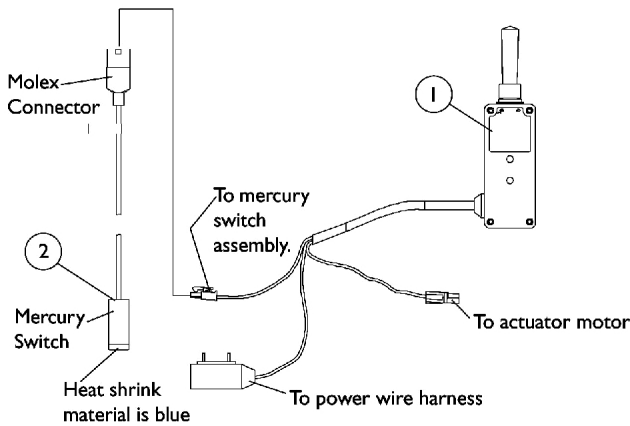

# Tilt Recline Single Switch (TRSS)

As of 7/1/2009, switches are mercury free. TRSS Tilt Recline Single Switch is not used with MK6i electronics.

**Toggle Switch  
Quad Link Mounting Hardware  
Before 10/31/05**

**Toggle Switch  
Quad Link Mounting Hardware  
After 10/30/05**

**Mercury Switch Mounting Hardware**

**Battery Box  
reference only**

**Tilt Assembly  
reference only**

# Tilt Recline Single Switch (TRSS)

As of 7/1/2009, switches are mercury free. TRSS Tilt Recline Single Switch is not used with MK6i electronics.

Item Number	Note	Part Number	Description	Quantity Per	
				Package	Assembly
1		1089384	Switch, Toggle Tilt Recline Single (TRSS)	1	1
2		1080635-NLA	NLA - Harness, Recline/Tilt Limit Mercury Free Ball Switch	1	1
3	A	1091496	Kit, Joystick Tube Toggle Switch Mounting Hardware	1	1
4			NLA - Half Clamp, Threaded Holes	1	1
5			Half Clamp, Non-Threaded Holes	1	1
6			Screw, Hex Head w/ Patch (1/4-20 x 1/2")	1	2
7			NLA - Bracket, Toggle Switch Mounting, Black	1	1
8			NLA - Screw, Hex Head (1/4-20 x 1-1/8")	1	2
3	B	1091497-NLA	NLA - Kit, Quad Link Toggle Switch Mounting Hardware	1	1
6			Screw, Hex Head w/ Patch (1/4-20 x 1/2")	1	4
7			NLA - Bracket, Toggle Switch Mounting, Black	1	1
9			NLA - Bracket, Quad Link Toggle Switch Mounting, Black	1	1
10			Screw, Phillips Pan Head (#10-32 x 1-3/8")	1	2
11			Locknut (1/4-20)	1	2
12			Locknut (#10-32)	1	2
3	C	1139684-NLA	NLA - Kit, Quad Link Toggle Switch Mounting Hardware	1	1
13			Locknut (#10-32)	1	2
14			Screw, Hex Head w/ Patch (1/4-20 x 1/2")	1	2
15			Bracket, Toggle Switch Mounting, Black	1	1
16			Screw, Phillips Pan Head w/Patch (#10-32 x 7/8")	1	2
17		1025195	Locknut (1/4-20)	1	1
18		0062800-NLA	NLA - Bracket, Cable/Wire Mounting, Black	1	1
19		1028410-NLA	NLA - Screw, Socket Button Head (1/4-20 x 7/8")	1	1