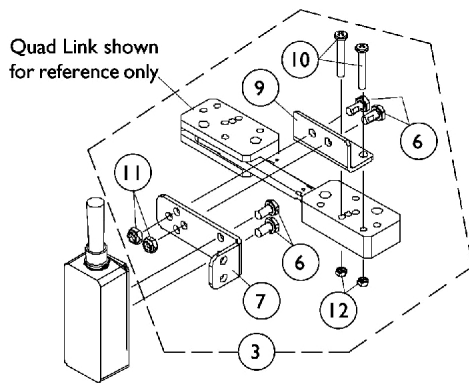

# Tilt Recline Single Switch (TRSS)

As of 7/1/2009, switches are mercury free. TRSS Tilt Recline Single Switch is not used with MK6i electronics.

**Toggle Switch  
Quad Link Mounting Hardware  
Before 10/31/05**

**Toggle Switch  
Quad Link Mounting Hardware  
After 10/30/05**

**Mercury Switch Mounting Hardware**

**Battery Box  
reference only**

**Tilt Assembly  
reference only**

# Tilt Recline Single Switch (TRSS)

As of 7/1/2009, switches are mercury free. TRSS Tilt Recline Single Switch is not used with MK6i electronics.

Item Number	Note	Part Number	Description	Quantity Per	
				Package	Assembly
1		1089384	Switch, Toggle Tilt Recline Single (TRSS)	1	1
2		1080635-NLA	NLA - Harness, Recline/Tilt Limit Mercury Free Ball Switch	1	1
3	A	1091496	Kit, Joystick Tube Toggle Switch Mounting Hardware	1	1
4			NLA - Half Clamp, Threaded Holes	1	1
5			Half Clamp, Non-Threaded Holes	1	1
6			Screw, Hex Head w/ Patch (1/4-20 x 1/2")	1	2
7			NLA - Bracket, Toggle Switch Mounting, Black	1	1
8			NLA - Screw, Hex Head (1/4-20 x 1-1/8")	1	2
3	B	1091497-NLA	NLA - Kit, Quad Link Toggle Switch Mounting Hardware	1	1
6			Screw, Hex Head w/ Patch (1/4-20 x 1/2")	1	4
7			NLA - Bracket, Toggle Switch Mounting, Black	1	1
9			NLA - Bracket, Quad Link Toggle Switch Mounting, Black	1	1
10			Screw, Phillips Pan Head (#10-32 x 1-3/8")	1	2
11			Locknut (1/4-20)	1	2
12			Locknut (#10-32)	1	2
3	C	1139684-NLA	NLA - Kit, Quad Link Toggle Switch Mounting Hardware	1	1
13			Locknut (#10-32)	1	2
14			Screw, Hex Head w/ Patch (1/4-20 x 1/2")	1	2
15			Bracket, Toggle Switch Mounting, Black	1	1
16			Screw, Phillips Pan Head w/Patch (#10-32 x 7/8")	1	2
17		1025195	Locknut (1/4-20)	1	1
18		0062800-NLA	NLA - Bracket, Cable/Wire Mounting, Black	1	1
19		1028410-NLA	NLA - Screw, Socket Button Head (1/4-20 x 7/8")	1	1