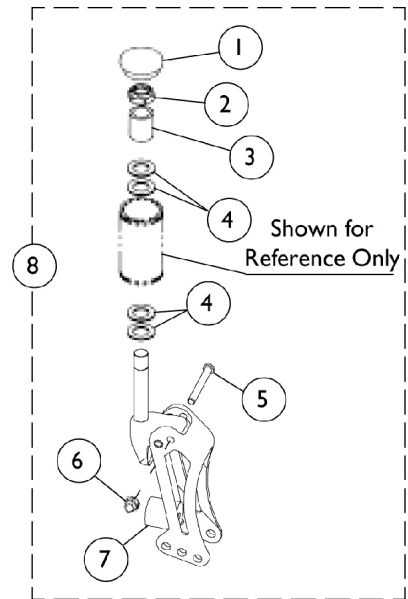

Forks and Hardware

**Non
Suspension**

Suspension

Forks and Hardware

Item Number	Note	Part Number	Description	Quantity Per	
				Package	Assembly
1		1088523	Plug Button, Head Tube, Black	1	1
1		1042044-NLA	NLA - Cap, Head Tube, Quick Release Caster, Black	1	1
2		1025737	Locknut (1/2-20)	1	6
3		1046495	Spacer (1/2 x 3/4 x 1")	1	1
4		1026174	Washer (1/2 x 7/8 x 3/64")	1	1
5		1030957-NLA	NLA - Screw, Shoulder Hex Socket Head (1/4 x 1-3/4", #10-24)	1	1
6		1100857-NLA	NLA - Nut, Hex with Nylon Cap (#10-24)	1	1
7		See Chart	#7 Polyurethane Springs	2	1
7		See Chart	#7 Polyurethane Spring Kits	2	1
8		See Chart	#8 Caster Forks with Hardware	1	2

#7 Polyurethane Springs

User's Weight Range	Spring Color	Part Number
0 lbs to 140 lbs	Blue	1100506-NLA See Note(s) A
141 lbs to 220 lbs	Black	1100507-NLA See Note(s) A
221 lbs to 250 lbs	Purple	1100508-NLA See Note(s) A

NOTE: A - Includes 2 Springs

#7 Polyurethane Spring Kits

User's Weight Range	Spring Quantity/Color	Part Number
0 Lbs. to 100 Lbs.	4 Blue	1100509-NLA See Note(s) A
101 Lbs. to 140 Lbs.	2 Blue / 2 Black	1100510-NLA See Note(s) A
141 Lbs. to 180 Lbs.	4 Black	1100511-NLA See Note(s) A
181 Lbs. to 220 Lbs.	2 Black / 2 Purple	1100512-NLA See Note(s) A
221 Lbs. to 250 Lbs.	4 Purple	1100513-NLA See Note(s) A

NOTE: A - Includes 4 Springs

Forks and Hardware

#8 Caster Forks with Hardware

Fork Type	Standard/Quad Release	Fork Stem	0-140 Lbs. User's Weight	141-220 Lbs. User's Weight	221-250 Lbs. User's Weight
Non Suspension	Standard	With 1" Extension	1101206-NLA	1101206-NLA	1101206-NLA
Non Suspension	Quick Release	Without 1" Extension	1098499-NLA	1098499-NLA	1098499-NLA
Non Suspension	Quick Release	With 1" Extension	1098500-NLA	1098500-NLA	1098500-NLA
Suspension	Standard	With 1" Extension	1098110-NLA	1098109-NLA	1098108-NLA
Suspension	Quick Release	Without 1' Extension	1098517-NLA	1098515-NLA	1098513-NLA
Suspension	Quick Release	With 1' Extension	1098518-NLA	1098516-NLA	1098514-NLA