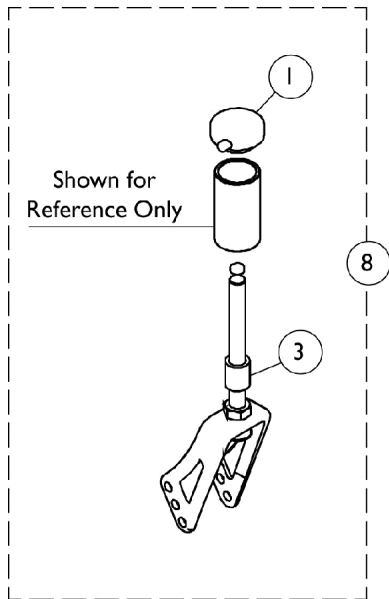

Forks and Hardware

**Non
Suspension**

Suspension

Forks and Hardware

Item Number	Note	Part Number	Description	Quantity Per	
				Package	Assembly
1		1088523	Plug Button, Head Tube, Black	1	1
1		1042044-NLA	NLA - Cap, Head Tube, Quick Release Caster, Black	1	1
2		1025737	Locknut (1/2-20)	1	6
3		1046495	Spacer (1/2 x 3/4 x 1")	1	1
4		1026174	Washer (1/2 x 7/8 x 3/64")	1	1
5		1030957-NLA	NLA - Screw, Shoulder Hex Socket Head (1/4 x 1-3/4", #10-24)	1	1
6		1100857-NLA	NLA - Nut, Hex with Nylon Cap (#10-24)	1	1
7		See Chart	#7 Polyurethane Springs	2	1
7		See Chart	#7 Polyurethane Spring Kits	2	1
8		See Chart	#8 Caster Forks with Hardware	1	2

#7 Polyurethane Springs

User's Weight Range	Spring Color	Part Number
0 lbs to 140 lbs	Blue	1100506-NLA See Note(s) A
141 lbs to 220 lbs	Black	1100507-NLA See Note(s) A
221 lbs to 250 lbs	Purple	1100508-NLA See Note(s) A

NOTE: A - Includes 2 Springs

#7 Polyurethane Spring Kits

User's Weight Range	Spring Quantity/Color	Part Number
0 Lbs. to 100 Lbs.	4 Blue	1100509-NLA See Note(s) A
101 Lbs. to 140 Lbs.	2 Blue / 2 Black	1100510-NLA See Note(s) A
141 Lbs. to 180 Lbs.	4 Black	1100511-NLA See Note(s) A
181 Lbs. to 220 Lbs.	2 Black / 2 Purple	1100512-NLA See Note(s) A
221 Lbs. to 250 Lbs.	4 Purple	1100513-NLA See Note(s) A

NOTE: A - Includes 4 Springs

Forks and Hardware

#8 Caster Forks with Hardware

Fork Type	Standard/Quad Release	Fork Stem	0-140 Lbs. User's Weight	141-220 Lbs. User's Weight	221-250 Lbs. User's Weight
Non Suspension	Standard	With 1" Extension	1101206-NLA	1101206-NLA	1101206-NLA
Non Suspension	Quick Release	Without 1" Extension	1098499-NLA	1098499-NLA	1098499-NLA
Non Suspension	Quick Release	With 1" Extension	1098500-NLA	1098500-NLA	1098500-NLA
Suspension	Standard	With 1" Extension	1098110-NLA	1098109-NLA	1098108-NLA
Suspension	Quick Release	Without 1' Extension	1098517-NLA	1098515-NLA	1098513-NLA
Suspension	Quick Release	With 1' Extension	1098518-NLA	1098516-NLA	1098514-NLA