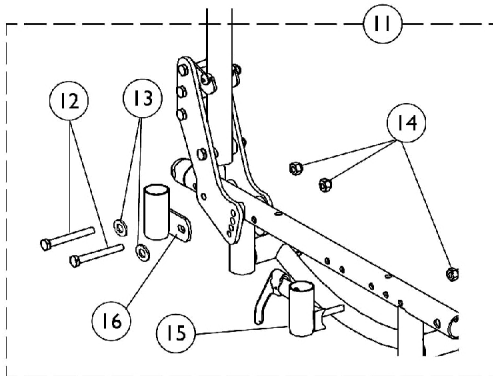

Adjustable Height Arms

Arm Attaching Hardware

**All chairs without
Hand Operated Hublock Wheel Locks**

**Chairs with Hand Operated
Hublock Wheel Locks**

Adjustable Height Arms

Item Number	Note	Part Number	Description	Quantity Per	
				Package	Assembly
1	A	8881053578	Kit, Arm Pad w/ Screws, Desk Length (9" L x 2" W) (Pair)	2	1
1	A	8881053577	Kit, Arm Pad w/ Screws, Full Length (14" L x 2" W) (Pair)	2	1
2		1027095	Plug Button, Black (7/8")	1	2
3		1111714	Package, Screw Phillips Pan Head (#10-32 x 1-1/8")	2	1
4		1070859	Arm Tube Assembly w/ Plug Buttons, Desk Length, Black - Right/Left	1	1
4		1041522	Arm Tube Assembly w/ Plug Buttons, Full Length, Black - Right/Left	1	1
5	B	1035892	Adjustable Height Arm Base Assembly - Right	1	1
6			Base, Armrest, Adjustable Height	1	1
6			Spring, Arm Lock	1	1
7			Pin, Arm Lock, Black	1	1
8			Rivet	1	6
9			NLA - Guard, Clothing	1	1
10			Kit, Lock Handle w/Rivets (Pair)	1	1
5	B	1035893	Adjustable Height Arm Base Assembly - Left	1	1
6			Base, Armrest, Adjustable Height	1	1
6			Spring, Arm Lock	1	1
7			Pin, Arm Lock, Black	1	1
8			Rivet	1	6
9			NLA - Guard, Clothing	1	1
10			Kit, Lock Handle w/Rivets (Pair)	1	1
11	D	1133487	Kit, Arm Attaching Hardware	1	1
12			Screw, Hex Head (1/4-28 x 2-1/4")	1	4
13			Washer (1/4 x 1/2 x 1/16")	1	4
14			Nut, Hex with Nylon Cap (1/4-20)	1	6
15			Socket, Arm, Front - Right	1	1
15			Socket, Arm, Front - Left	1	1
16			Socket, Arm, Rear - Right/Left	1	2
17	E	1133488	Kit, Arm Attaching Hardware for Hand Oper. Hublock	1	1
18			Nut, Hex with Nylon Cap (1/4-20)	1	6
19			Socket, Arm, Rear - Right/Left	1	2
20			Washer (1/4 x 1/2 x 1/16")	1	4
21			Screw, Hex Head (1/4-28 x 2-1/4")	1	4
22			Socket, Arm, Front - Left	1	1
23			Screw, Socket Button Head (1/4-28 x 1-1/2")	1	1
24			Locknut (1/4-28)	1	1
25			Arm Socket Assembly, Hublock - Right	1	1