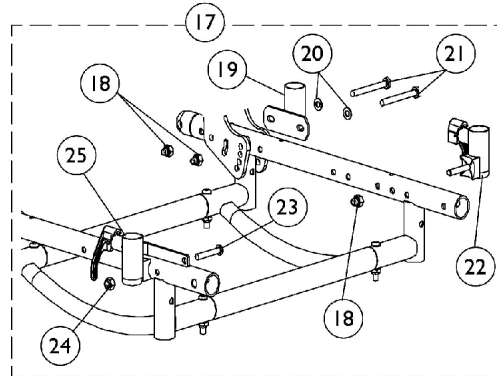

Adjustable Height Arms

Arm Attaching Hardware

**All chairs without
Hand Operated Hublock Wheel Locks**

**Chairs with Hand Operated
Hublock Wheel Locks**

Adjustable Height Arms

Item Number	Note	Part Number	Description	Quantity Per	
				Package	Assembly
1	A	8881053578	Kit, Arm Pad w/ Screws, Desk Length (9" L x 2" W) (Pair)	2	1
1	A	8881053577	Kit, Arm Pad w/ Screws, Full Length (14" L x 2" W) (Pair)	2	1
2		1027095	Plug Button, Black (7/8")	1	2
3		1111714	Package, Screw Phillips Pan Head (#10-32 x 1-1/8")	2	1
4		1070859	Arm Tube Assembly w/ Plug Buttons, Desk Length, Black - Right/Left	1	1
4		1041522	Arm Tube Assembly w/ Plug Buttons, Full Length, Black - Right/Left	1	1
5	B	1035892	Adjustable Height Arm Base Assembly - Right	1	1
6			Base, Armrest, Adjustable Height	1	1
6			Spring, Arm Lock	1	1
7			Pin, Arm Lock, Black	1	1
8			Rivet	1	6
9			NLA - Guard, Clothing	1	1
10			Kit, Lock Handle w/Rivets (Pair)	1	1
5	B	1035893	Adjustable Height Arm Base Assembly - Left	1	1
6			Base, Armrest, Adjustable Height	1	1
6			Spring, Arm Lock	1	1
7			Pin, Arm Lock, Black	1	1
8			Rivet	1	6
9			NLA - Guard, Clothing	1	1
10			Kit, Lock Handle w/Rivets (Pair)	1	1
11	D	1133487	Kit, Arm Attaching Hardware	1	1
12			Screw, Hex Head (1/4-28 x 2-1/4")	1	4
13			Washer (1/4 x 1/2 x 1/16")	1	4
14			Nut, Hex with Nylon Cap (1/4-20)	1	6
15			Socket, Arm, Front - Right	1	1
15			Socket, Arm, Front - Left	1	1
16			Socket, Arm, Rear - Right/Left	1	2
17	E	1133488	Kit, Arm Attaching Hardware for Hand Oper. Hublock	1	1
18			Nut, Hex with Nylon Cap (1/4-20)	1	6
19			Socket, Arm, Rear - Right/Left	1	2
20			Washer (1/4 x 1/2 x 1/16")	1	4
21			Screw, Hex Head (1/4-28 x 2-1/4")	1	4
22			Socket, Arm, Front - Left	1	1
23			Screw, Socket Button Head (1/4-28 x 1-1/2")	1	1
24			Locknut (1/4-28)	1	1
25			Arm Socket Assembly, Hublock - Right	1	1