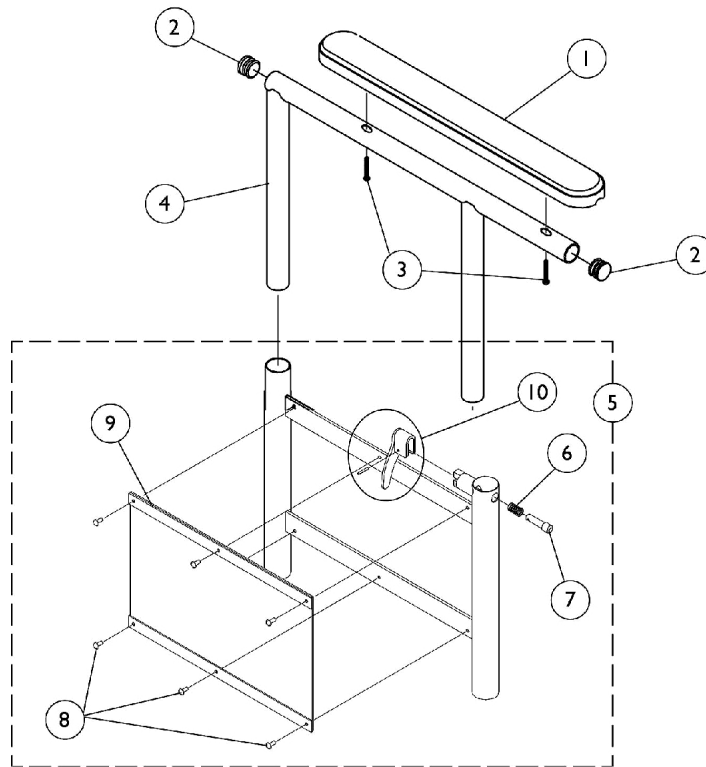

Adjustable Height Arms

Arm Attaching Hardware

**All chairs without
Hand Operated Hublock Wheel Locks**

**Chairs with Hand Operated
Hublock Wheel Locks**

Adjustable Height Arms

Item Number	Note	Part Number	Description	Quantity Per	
				Package	Assembly
1	A	8881053578	Kit, Arm Pad w/ Screws, Desk Length (9" L x 2" W) (Pair)	2	1
1	A	8881053577	Kit, Arm Pad w/ Screws, Full Length (14" L x 2" W) (Pair)	2	1
2		1027095	Plug Button, Black (7/8")	1	2
3		1111714	Package, Screw Phillips Pan Head (#10-32 x 1-1/8")	2	1
4		1070859	Arm Tube Assembly w/ Plug Buttons, Desk Length, Black - Right/Left	1	1
4		1041522	Arm Tube Assembly w/ Plug Buttons, Full Length, Black - Right/Left	1	1
5	B	1035892	Adjustable Height Arm Base Assembly - Right	1	1
6			Base, Armrest, Adjustable Height	1	1
6			Spring, Arm Lock	1	1
7			Pin, Arm Lock, Black	1	1
8			Rivet	1	6
9			NLA - Guard, Clothing	1	1
10			Kit, Lock Handle w/Rivets (Pair)	1	1
5	B	1035893	Adjustable Height Arm Base Assembly - Left	1	1
6			Base, Armrest, Adjustable Height	1	1
6			Spring, Arm Lock	1	1
7			Pin, Arm Lock, Black	1	1
8			Rivet	1	6
9			NLA - Guard, Clothing	1	1
10			Kit, Lock Handle w/Rivets (Pair)	1	1
11	D	1133487	Kit, Arm Attaching Hardware	1	1
12			Screw, Hex Head (1/4-28 x 2-1/4")	1	4
13			Washer (1/4 x 1/2 x 1/16")	1	4
14			Nut, Hex with Nylon Cap (1/4-20)	1	6
15			Socket, Arm, Front - Right	1	1
15			Socket, Arm, Front - Left	1	1
16			Socket, Arm, Rear - Right/Left	1	2
17	E	1133488	Kit, Arm Attaching Hardware for Hand Oper. Hublock	1	1
18			Nut, Hex with Nylon Cap (1/4-20)	1	6
19			Socket, Arm, Rear - Right/Left	1	2
20			Washer (1/4 x 1/2 x 1/16")	1	4
21			Screw, Hex Head (1/4-28 x 2-1/4")	1	4
22			Socket, Arm, Front - Left	1	1
23			Screw, Socket Button Head (1/4-28 x 1-1/2")	1	1
24			Locknut (1/4-28)	1	1
25			Arm Socket Assembly, Hublock - Right	1	1