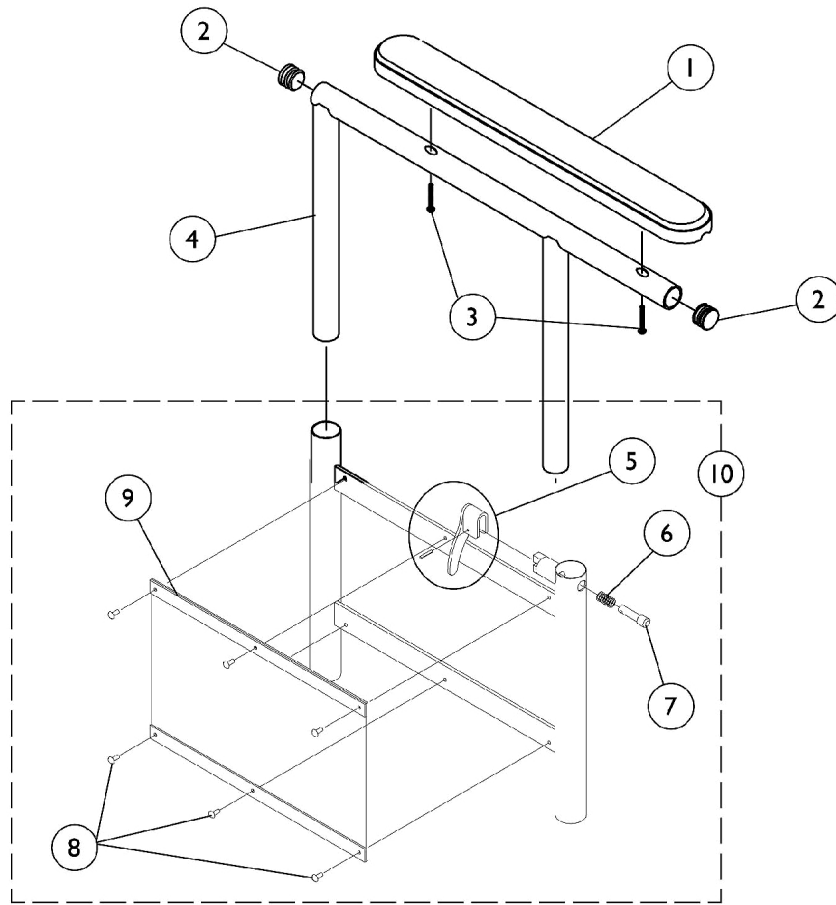

Adjustable Height Arms

Adjustable Height Arms

Item Number	Note	Part Number	Description	Quantity Per	
				Package	Assembly
1	A	8881053578	Kit, Arm Pad w/ Screws, Desk Length (9" L x 2" W) (Pair)	2	1
1	A	8881053577	Kit, Arm Pad w/ Screws, Full Length (14" L x 2" W) (Pair)	2	1
2		1027095	Plug Button, Black (7/8")	1	2
3		1025714	Screw, Phillips Pan Head (#10-32 x 1-1/8")	1	2
4		1070859	Arm Tube Assembly w/ Plug Buttons, Desk Length, Black - Right/Left	1	1
4		1041522	Arm Tube Assembly w/ Plug Buttons, Full Length, Black - Right/Left	1	1
10	B	1035892	Adjustable Height Arm Base Assembly - Right	1	1
			Base, Armrest, Adjustable Height	1	1
5			Kit, Lock Handle w/Rivets (Pair)	1	1
6			Spring, Arm Lock	1	1
7			Pin, Arm Lock, Black	1	1
8			Rivet	1	6
9			NLA - Guard, Clothing	1	1
10	B	1035893	Adjustable Height Arm Base Assembly - Left	1	1
			Base, Armrest, Adjustable Height	1	1
5			Kit, Lock Handle w/Rivets (Pair)	1	1
6			Spring, Arm Lock	1	1
7			Pin, Arm Lock, Black	1	1
8			Rivet	1	6
9			NLA - Guard, Clothing	1	1

NOTE: A - Specify upholstery color U67 Black when ordering
B - Includes Arm Base plus items 5-9